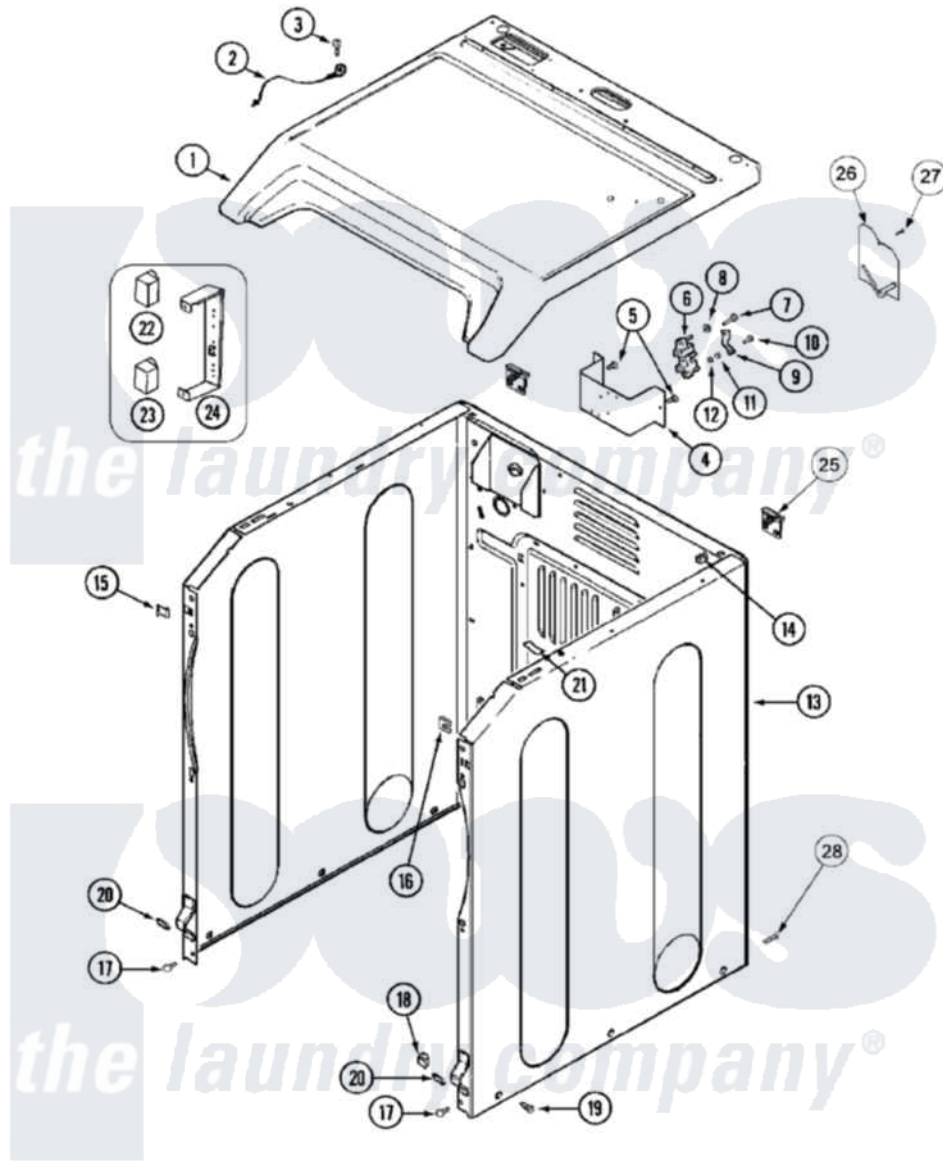

# Maytag MDE21PDAGW 03 - CABINET FRONT

Maytag [Commercial Maytag MDE21PDAGW Dryer Parts](#) Parts Diagram 03 - CABINET FRONT  
 Click on the part number to view part

Item	Original Part Number	Replaced By	Status	Part Description
001	33002704	<a href="#">33002629</a>		Cover, Top
002	<a href="#">205810</a>			Wire, Ground
003	<a href="#">211252</a>			Screw, Ground Wire
004	NLA		Not Available	BRACKET, TERMINAL BLOCK---NA
005	<a href="#">22001995</a>			Screw Note: Screw, Tumbler Front And Shroud
006	<a href="#">33002106</a>			Shield, Terminal Block
"	<a href="#">33002259</a>			Block, Terminal
007	<a href="#">Y312209</a>	<a href="#">W10001200</a>		Screw
008	<a href="#">Y311270</a>			Washer, Terminal Block
009	<a href="#">Y312184</a>			Strap, Grounding
010	NLA		Not Available	SCREW---NA
011	<a href="#">311484</a>	<a href="#">112432</a>		Nut
012	<a href="#">33002388</a>			Washer
013	<a href="#">22003639</a>			Cabinet Assembly
014	<a href="#">33002194</a>			Nut, Speed

015	<a href="#">22002049</a>		Clip Note: Clip, Front Panel
016	213280	<a href="#">204439</a>	Screw And Fstner Assembly
017	<a href="#">22001995</a>		Screw Note: Screw, Tumbler Front And Shroud
018	<a href="#">22003298</a>		Retainer, Wire
019	<a href="#">213007</a>		Xfor Cabinet See Cabinet, Back
020	<a href="#">22002239</a>		Clip, Front Panel
021	<a href="#">33001836</a>		Strap, Top Cover Support
022	206824	<a href="#">W10133335</a>	Relay, Motor
023	22001078	<a href="#">3177991</a>	Screw
"	<a href="#">306398</a>		Relay, Heater
024	<a href="#">314627</a>		Bracket, Relays
"	Y251119	<a href="#">3177991</a>	Screw
025	22003367	<a href="#">22004095</a>	Hinge, Plastic
026	<a href="#">33001795</a>		Cover, Terminal Block
027	<a href="#">22001995</a>		Screw Note: Screw, Tumbler Front And Shroud
028	<a href="#">22001995</a>		Screw Note: Screw, Tumbler Front And Shroud
029	<a href="#">216183</a>		Grommet, Cord Export
"	<a href="#">22003540</a>		Cord, Power
"	22003705	Not Available	ADAPTER, CORD EXPORT