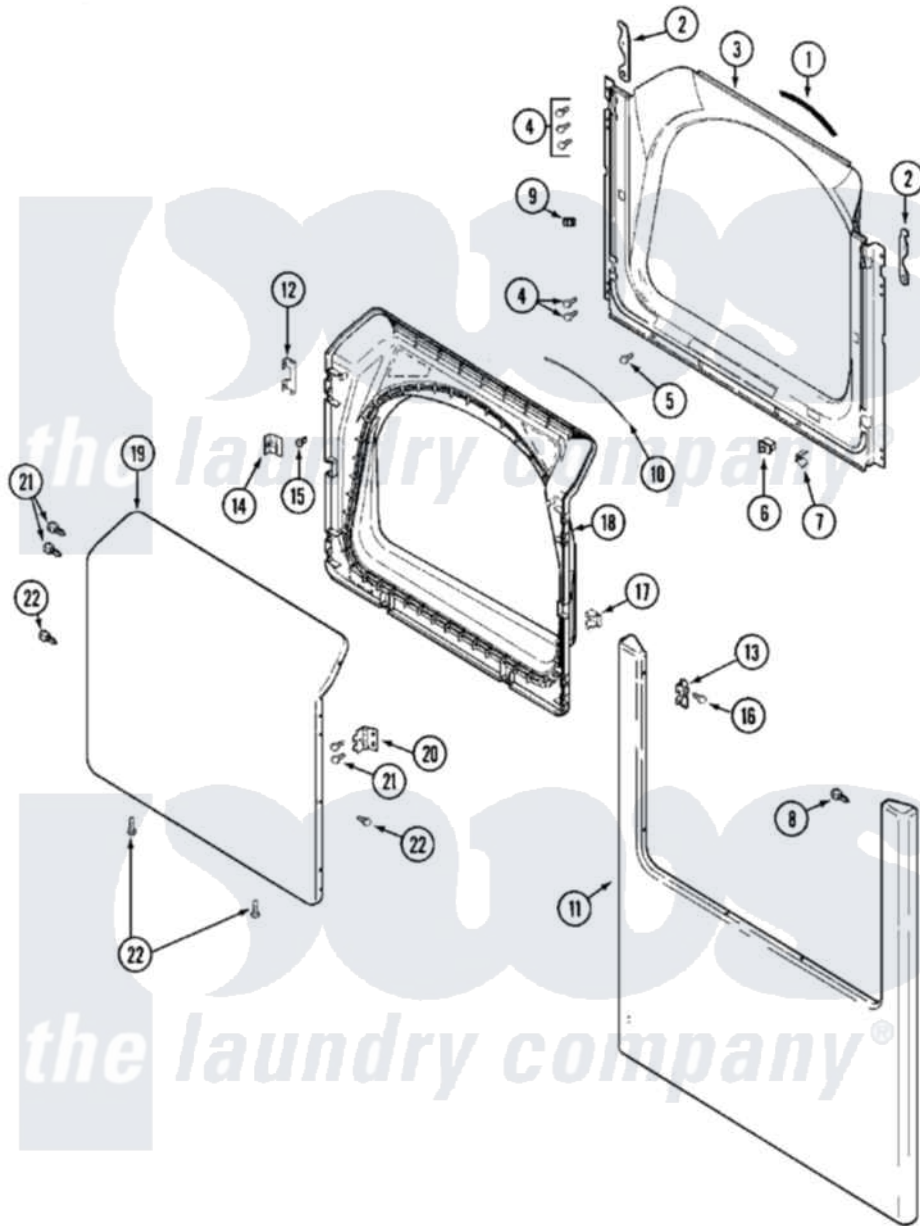

Maytag MDE21PDAGW 04 - DOOR

Maytag [Commercial Maytag MDE21PDAGW Dryer Parts](#) Parts Diagram 04 - DOOR
 Click on the part number to view part

Item	Original Part Number	Replaced By	Status	Part Description
001	33001767			Seal, Shroud
002	33002597			Hook, Security
003	33002033			Shroud
004	22001995			Screw Note: Screw, Tumbler Front And Shroud
005	33001768			Screw, Shroud Note: Screw, Shroud And Outlet Duct
006	33002166			Switch, Door
007	33001760			Bracket, Hinge
008	22002243			Screw, Front Panel And Hinge
"	22002244			Clip, Grounding
009	Y304578	LA-1003		Door Catch Kit
010	33002094			Seal, Door
011	22002836			Panel, Front
012	22002038			Clip, Door
013	33001764			Cover, Hinge Hole
014	33001793			Bracket, Strike

015	33001761		Strike, Door
016	33001846		Screw, Hinge Hole Cover
017	33001763		Plug, Inner Door
018	22002039		Clip, Door
"	22002063		Screw No.8-18AB Wafer Head
"	33002544		Door, Inner W/Seal
019	22003785		Door, Outer
020	33001759		Hinge, Door
021	22002062	98006631	Screw
022	22002063		Screw No.8-18AB Wafer Head