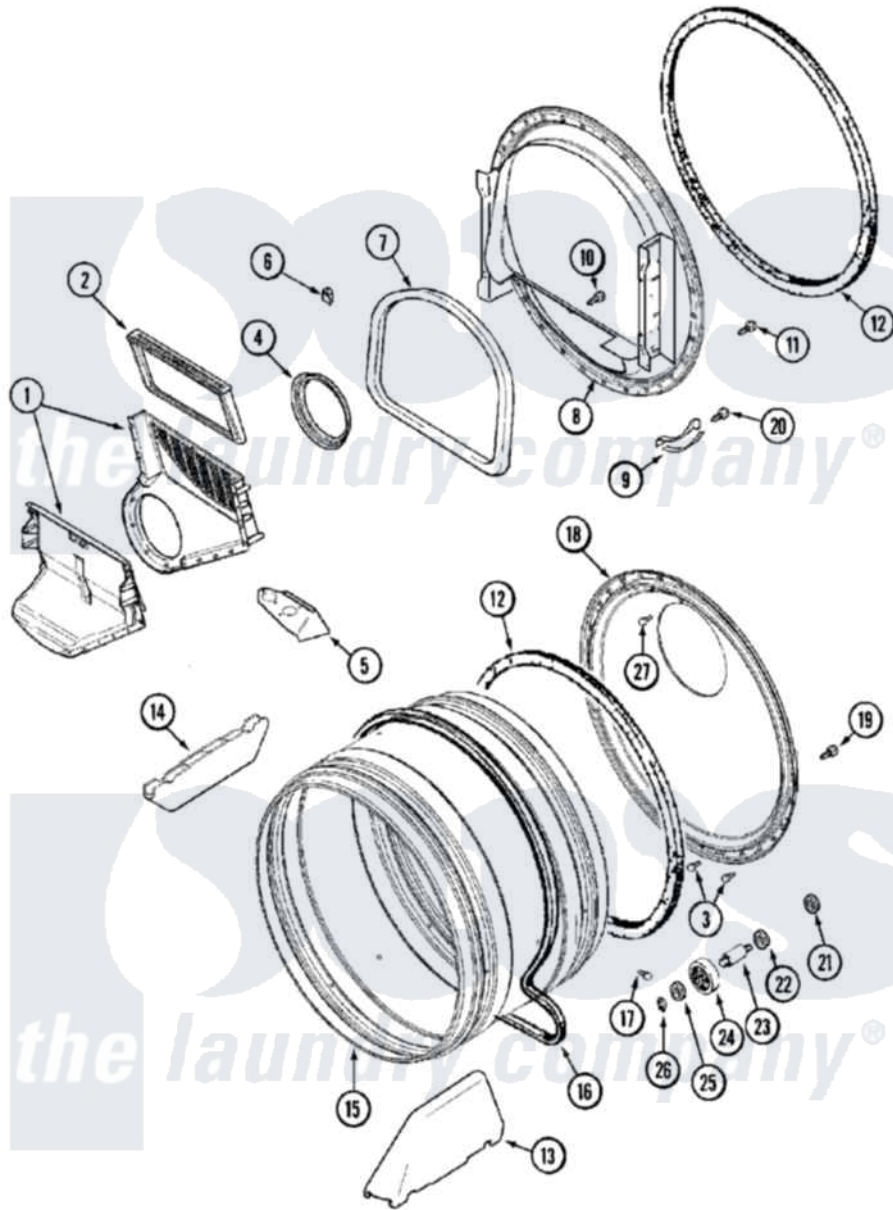

Maytag MDE21PDAGW 05 - TUMBLER

Maytag [Commercial Maytag MDE21PDAGW Dryer Parts](#) Parts Diagram 05 - TUMBLER
 Click on the part number to view part

Item	Original Part Number	Replaced By	Status	Part Description
001	33001799			Outlet Duct Assembly Note: Outlet Duct Assembly
002	33001804	33002790		Lint Filter
003	22002925	3370225		Screw
004	33002560			Seal, Blower
005	33001837			Cover, Thermostat
006	Y310376			Clip, Door Switch Harness
007	33002094			Seal, Door
008	33001802			Front, Tumbler
009	306508			Tumbler Bearing Kit ----W
010	NLA		Not Available	SCREW---NA
011	33001855	33002917		Screw, No.10-16
012	33001807			Seal, Tumbler
013	33001756	33002032		Baffle
014	33001755			Baffle
015	33001794	33001889		Tumbler
016	33002535			V-Belt

017	33001788	33002973	Screw, No.9-15 X 1.00 Hx WS
018	33001801		Back, Tumbler
019	33002190		SCrew, C BraCe, BraCket, Cabinet
020	210720		Rivet, Bearing To Tumbler Fmt
021	33001443		Nut, Hex
022	312535		Washer, Vault Mounting Brk.
023	Y312948	6-3129480	Shaft- Tumbler
024	12001541		Drum Roller/Washer Assembly--W
025	312535		Washer, Vault Mounting Brk.
026	410233	9703438	Ring-Retrn
027	210932		Screw, No.8 X 9/16 Ctsk Note: Screw, Inlet Duct