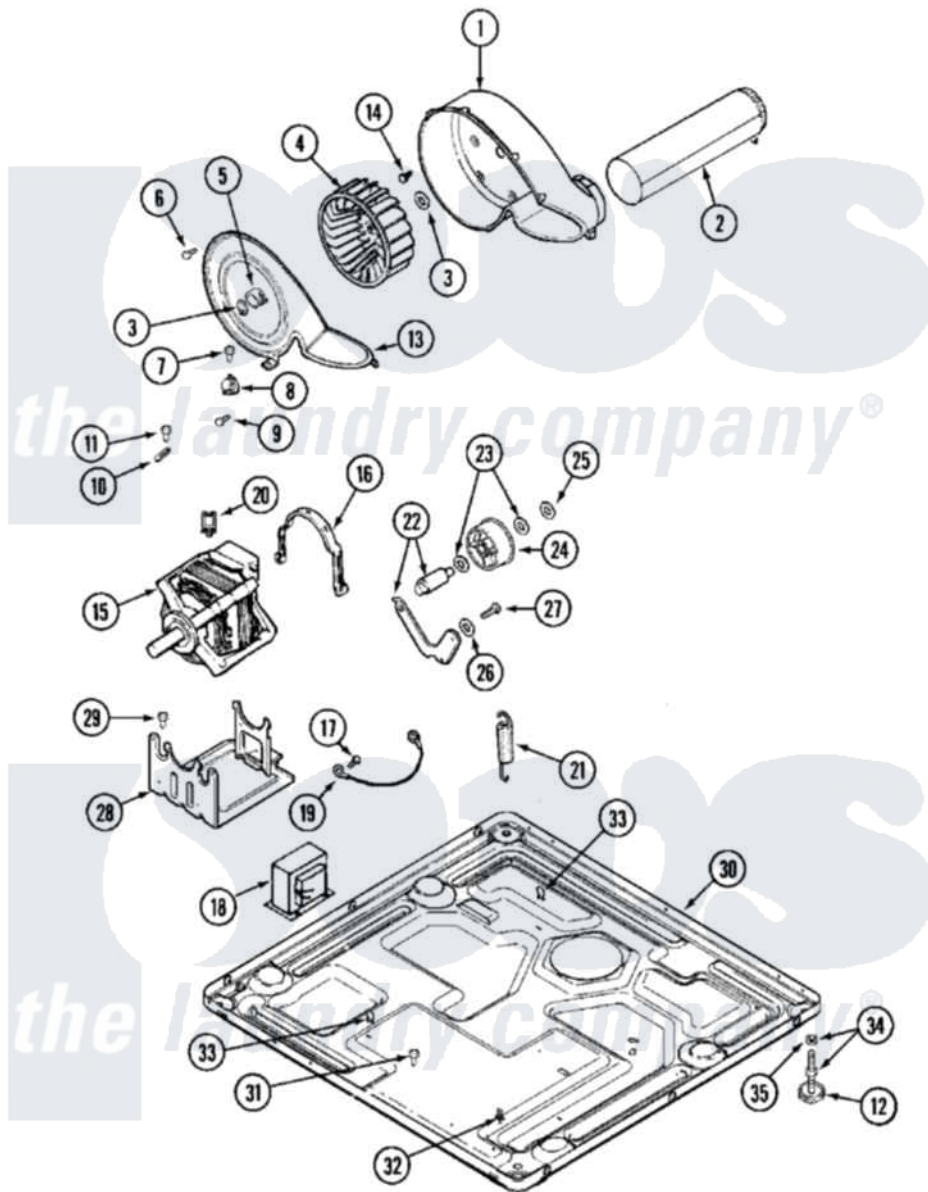

Maytag MDE21PDAGW 07 - MOTOR DRIVE

Maytag Commercial Maytag MDE21PDAGW Dryer Parts Parts Diagram 07 - MOTOR DRIVE
 Click on the part number to view part

Item	Original Part Number	Replaced By	Status	Part Description
001	33001789			Housing, Blower
002	22001995			Screw Note: Screw, Tumbler Front And Shroud
"	33001800			Duct Assembly, Exhaust
003	410233	9703438		Ring-Retrn
004	33001790			Wheel, Blower
"	33002797			Wheel, Blower
005	312967			Clamp, Blower Housing
006	33001855	33002917		Screw, No.10-16
007	Y313561			Screw----NA
008	303392			Thermostat, Cycling
"	Y303391	33303391		Thermostat, Cycling
009	22002925	3370225		Screw
010	33001762			Fuse, Thermal
011	NLA		Not Available	SCREW
012	Y314137			Foot, Rubber
013	33002711			Cover, Blower Housing

014	Y310632	1163839	Screw
015	33002479	W10197708	Motor-Drve
"	33002796	W10197708	Motor-Drve
016	33002221	Y015825	Clip, Motor To Motor Support
017	Y312209	W10001200	Screw
018	33001821		Transformer
"	33002046	693995	Screw, Hex Head
019	901220		Ground Wire
020	33002073	Y310376	Clip, Door Switch Harness
021	33002460	33002459	Assembly, Spring And Plug
"	33002461		Plug For Spring
022	33001840	6-3705180	Idler Arm
023	Y312527		Washer, Idler Shaft
024	33001783	6-3700340	BearIng- I
025	312958	354987	Ring, Retaining
026	315772		Sleeve, Idler Arm
027	Y014874		Screw, Idler Arm And Sleeve
028	Y313561		Screw----NA
"	33002466	33002817	Motor Support, Offset
029	Y313561		Screw----NA
030	NLA	Not Available	BASE, (LWR)----NA
031	22001078	3177991	Screw
032	22003298		Retainer, Wire
033	410490		Spring, Retainer Wire Harness
034	Y305086		Adjustable Leg And Nut
035	Y052740	62739	Nut, Lock