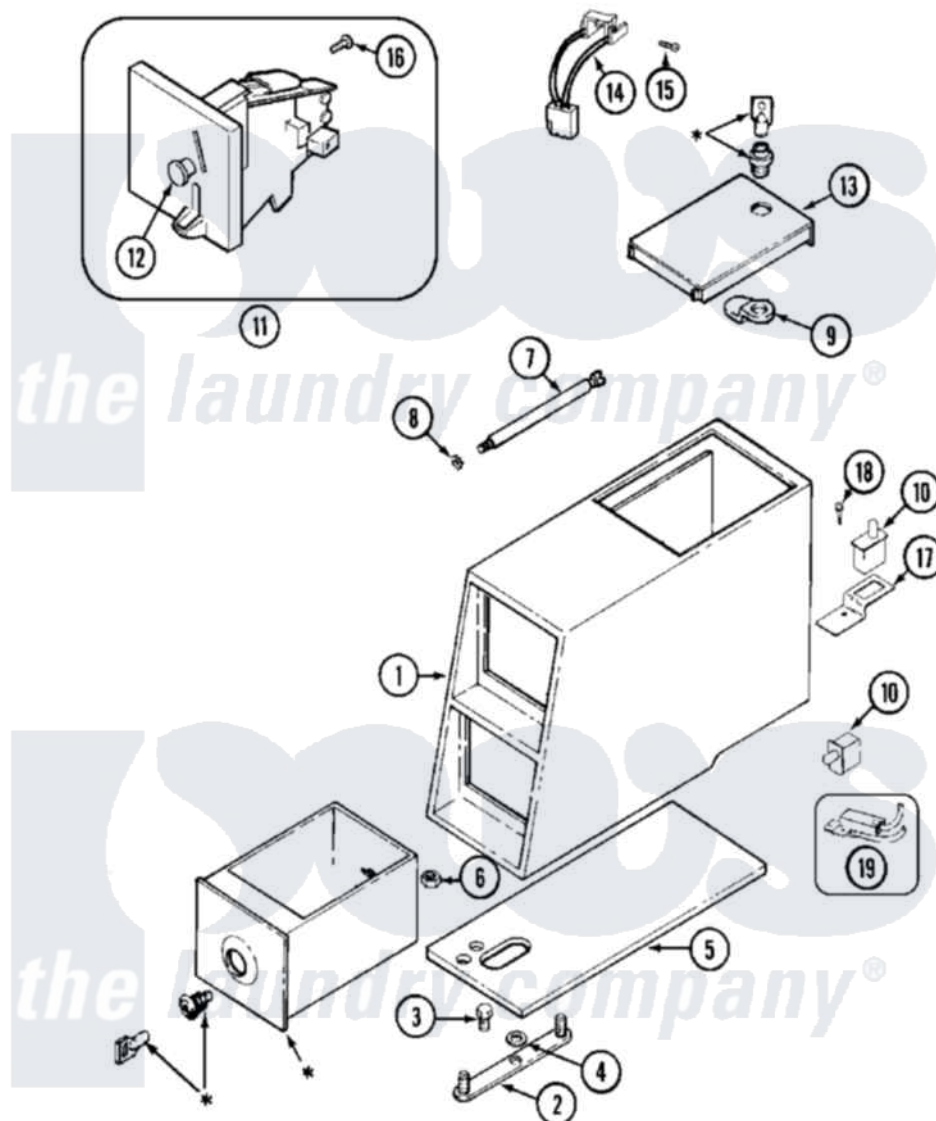

Maytag MDE21PDAYQ 02 - CONTROL CENTER

* CONTACT YOUR COMMERCIAL LAUNDRY DISTRIBUTOR

Maytag [Commercial Maytag MDE21PDAYQ Dryer Parts](#) Parts Diagram 02 - CONTROL CENTER

[Click on the part number to view part](#)

| Item | Original Part Number | Replaced By | Status | Part Description |
|------|--------------------------|---------------------------|---------------|---|
| 001 | 212276 | W10116760 | | Screw |
| " | 22002480 | | | Vault, Coin PD Coin Drop Supplied By Dist. |
| " | 22003691 | | | Vault, Coin PD |
| 002 | 22001810 | | Not Available | STRAP, MOUNTING |
| 003 | 22001996 | 3370225 | | Screw |
| 004 | 910309 | | | Washer, Mounting Strap |
| 005 | 22002072 | | | Gasket, Control Center |
| " | 22002618 | | | Gasket, Control Center |
| 006 | Y052740 | 62739 | | Nut, Lock |
| 007 | 213035 | | | Bolt, Locking |
| 008 | 910181 | | | Lockwasher, Terminal Block |
| 009 | NLA | | Not Available | CAM, LOCKING |
| 010 | 33001250 | | | Switch, Vault And Service Door |
| 011 | 22001873 | 22004112 | | Coin Drop Greenwald Us.25 |
| " | 22002144 | | | Single Faceplate |

| | | | |
|-----|--------------------------|---------------------------|----------------------------|
| " | 22002535 | W10133245 | Dual Coin Drop Assembly |
| " | 22003678 | 22004112 | Coin Drop Greenwald Us.25 |
| " | 22003815 | | Dual Faceplate |
| " | 22004112 | | Coin Drop Greenwald Us.25 |
| " | 33002647 | | Single Faceplate Assembly |
| " | 33002648 | | Coin Drop-U.S. |
| 012 | 216200 | | Face Plate Return Button |
| 013 | 22001910 | 22003679 | Timer Access Door Assembly |
| " | 22002886 | 22003692 | Timer Access Door Assembly |
| 014 | 22001965 | | Optic Switch Assembly |
| 015 | 314665 | | Screw, Switch Assembly |
| 016 | 216068 | | Screw, Coin Drop |
| 017 | 22001404 | | Bracket, Service Switch |
| 018 | 212276 | W10116760 | Screw |
| 019 | 22001966 | | Harness, Sensor Switch |