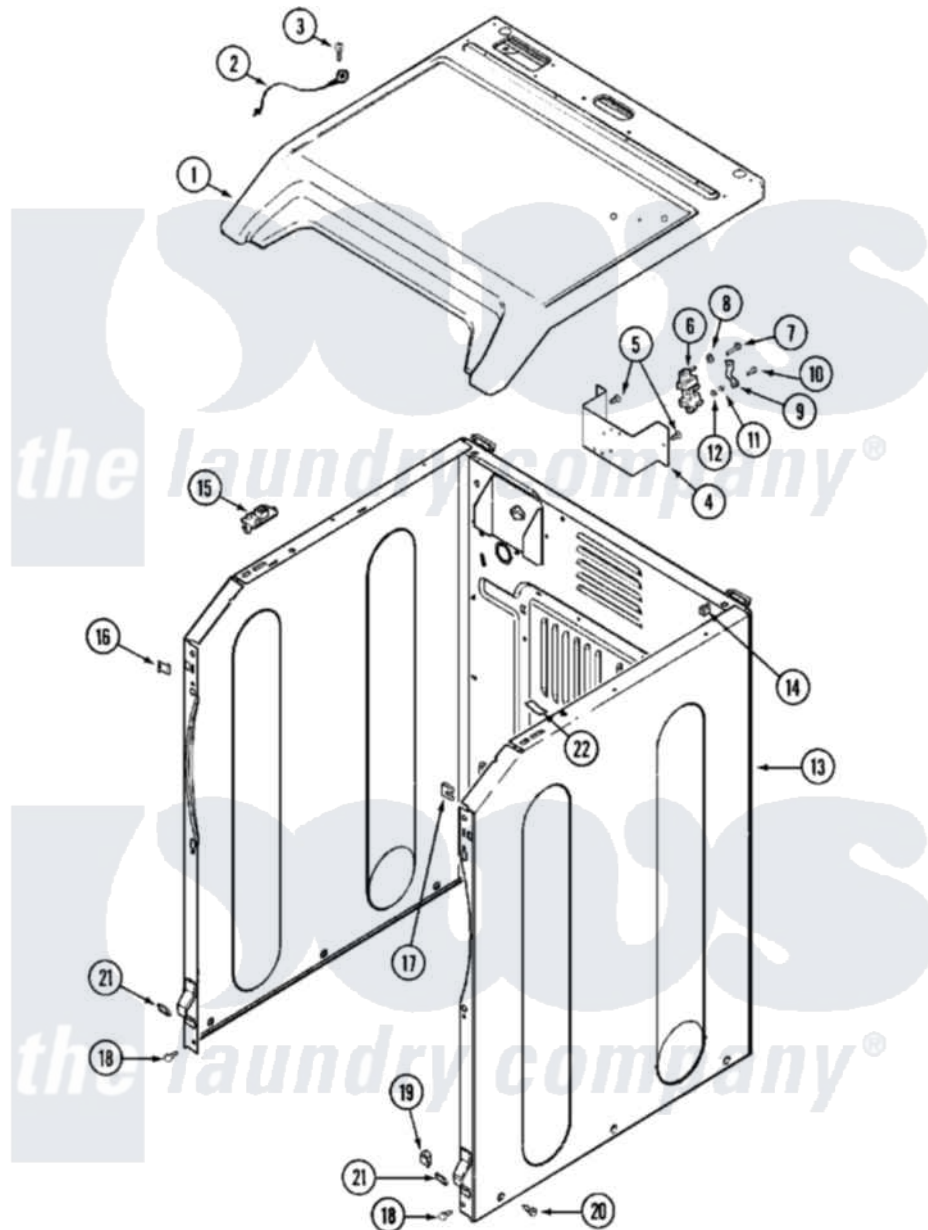

Maytag MDE21PDAYQ 03 - CABINET-FRONT

Maytag [Commercial Maytag MDE21PDAYQ Dryer Parts](#) Parts Diagram 03 - CABINET-FRONT
 Click on the part number to view part

Item	Original Part Number	Replaced By	Status	Part Description
001	33002629			Cover, Top
"	33002630		Not Available	COVER, TOP (BSQ-AS PK)
002	22001959			Wire, Ground
003	210186	3370225		Screw
004	NLA		Not Available	BRACKET, TERMINAL BLOCK---NA
005	22001995			Screw Note: Screw, Tumbler Front And Shroud
006	33001244			Block, Terminal
007	Y312209	W10001200		Screw
008	Y311270			Washer, Terminal Block
009	Y312184			Strap, Grounding
010	NLA		Not Available	SCREW, GROUND STRAP
011	311484	112432		Nut
012	311093			Washer, Terminal Connection
013	NLA		Not Available	CABINET ASSY (WHT-AS PK)

014	310933	33002194	Nut, Speed
015	33001757	33002891	Pin, Locator
016	22002049		Clip Note: Clip, Front Panel
017	213280	204439	Screw And Fstner Assembly
018	22001995		Screw Note: Screw, Tumbler Front And Shroud
019	Y310376		Clip, Door Switch Harness
020	22003409	213007	Xfor Cabinet See Cabinet, Back
021	213280	204439	Screw And Fstner Assembly
"	22002239		Clip, Front Panel
022	33001836		Strap, Top Cover Support