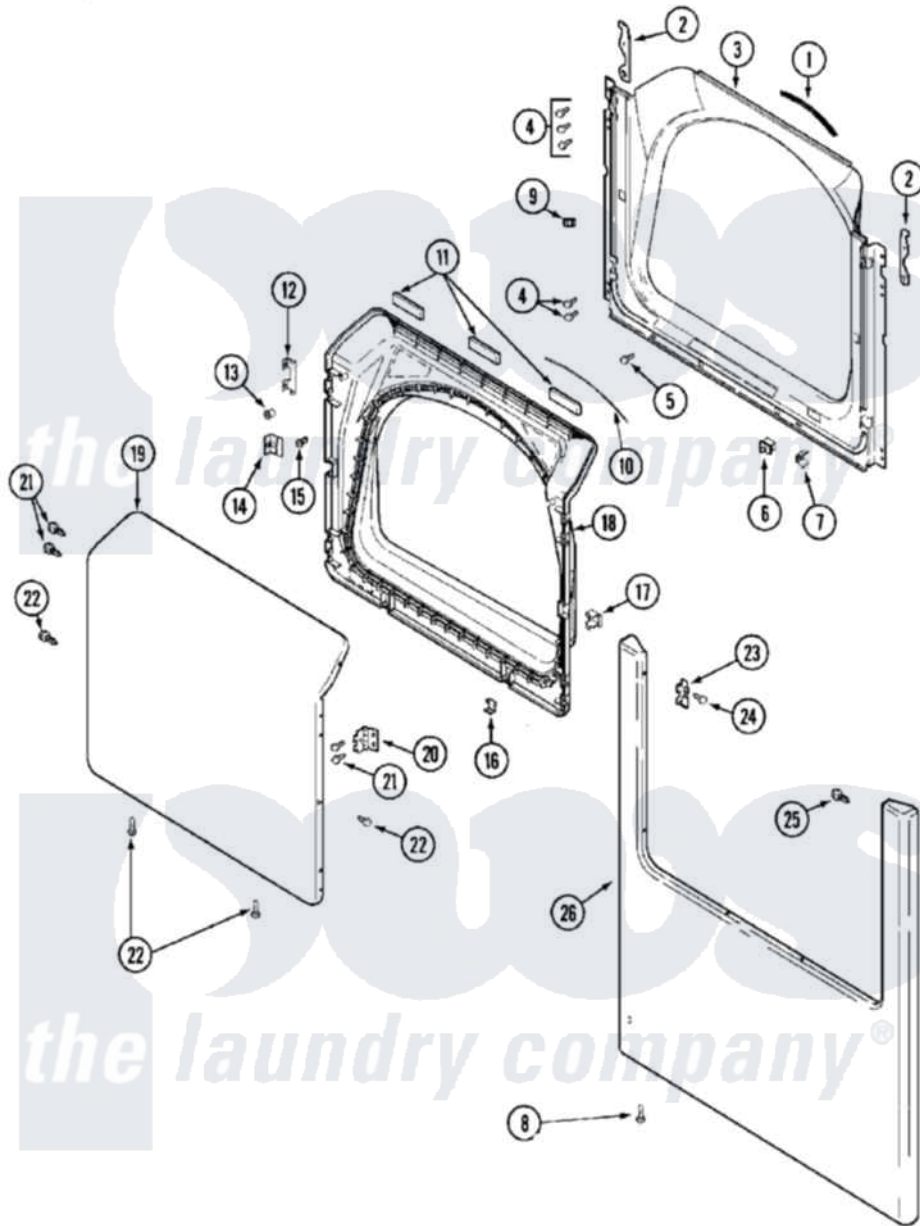

Maytag MDE21PDAYQ 04 - DOOR

Maytag [Commercial Maytag MDE21PDAYQ Dryer Parts](#) Parts Diagram 04 - DOOR
 Click on the part number to view part

Item	Original Part Number	Replaced By	Status	Part Description
001	33001767			Seal, Shroud
002	22002033	33002597		Hook, Security
003	33001778			Shroud
"	33002379			Shroud
004	22001995			Screw Note: Screw, Tumbler Front And Shroud
005	33001768			Screw, Shroud Note: Screw, Shroud And Outlet Duct
006	33001509	W10169313		Switch-Dor
007	33001760			Bracket, Hinge
008	22001995			Screw Note: Screw, Tumbler Front And Shroud
"	22002239			Clip, Front Panel
009	Y304578	LA-1003		Door Catch Kit
010	33002094			Seal, Door
011	33001268		Not Available	PAD, DOOR
012	22002038			Clip, Door

013	33001771		Bushing, Inner Door
014	33001793		Bracket, Strike
015	33001761		Strike, Door
016	22002039		Clip, Door
017	33001763		Plug, Inner Door
018	22002039		Clip, Door
"	33002544		Door, Inner W/Seal
019	22003785		Door, Outer
"	22003786	Not Available	DOOR, OUTER (BSQ)
020	33001759		Hinge, Door
021	22002062	98006631	Screw
022	22002063		Screw No.8-18AB Wafer Head
"	33002351		Screw
023	33001764		Cover, Hinge Hole
"	33002349		Cover, Hinge Hole
024	33001846		Screw, Hinge Hole Cover
025	22002243		Screw, Front Panel And Hinge
"	22002244		Clip, Grounding
026	22002241	22002836	Panel, Front
"	33002396	Not Available	PANEL, FRONT (BSQ)