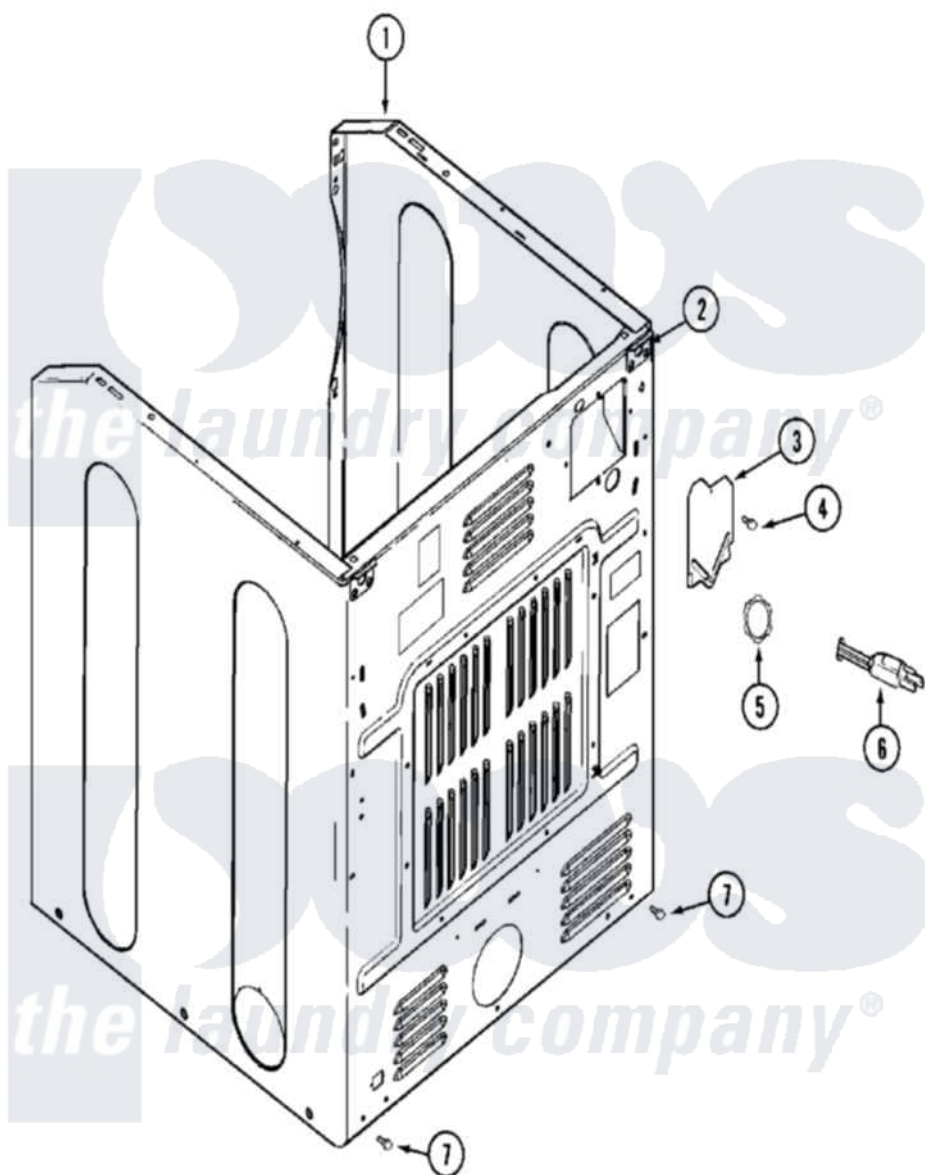

# Maytag MDE21PDAYQ 05 - CABINET-REAR

Maytag Commercial Maytag MDE21PDAYQ Dryer Parts Parts Diagram 05 - CABINET-REAR  
 Click on the part number to view part

Item	Original Part Number	Replaced By	Status	Part Description
001	NLA		Not Available	CABINET ASSY (WHT-AS PK)
002	<a href="#">22001995</a>			Screw Note: Screw, Tumbler Front And Shroud
"	22003367	<a href="#">22004095</a>		Hinge, Plastic
003	<a href="#">33001795</a>			Cover, Terminal Block
004	<a href="#">22001995</a>			Screw Note: Screw, Tumbler Front And Shroud
005	<a href="#">33001425</a>			Locknut, Eared For Canadian
006	305168	<a href="#">33002916</a>		Power Cord, Canadian 240V
007	<a href="#">22001995</a>			Screw Note: Screw, Tumbler Front And Shroud