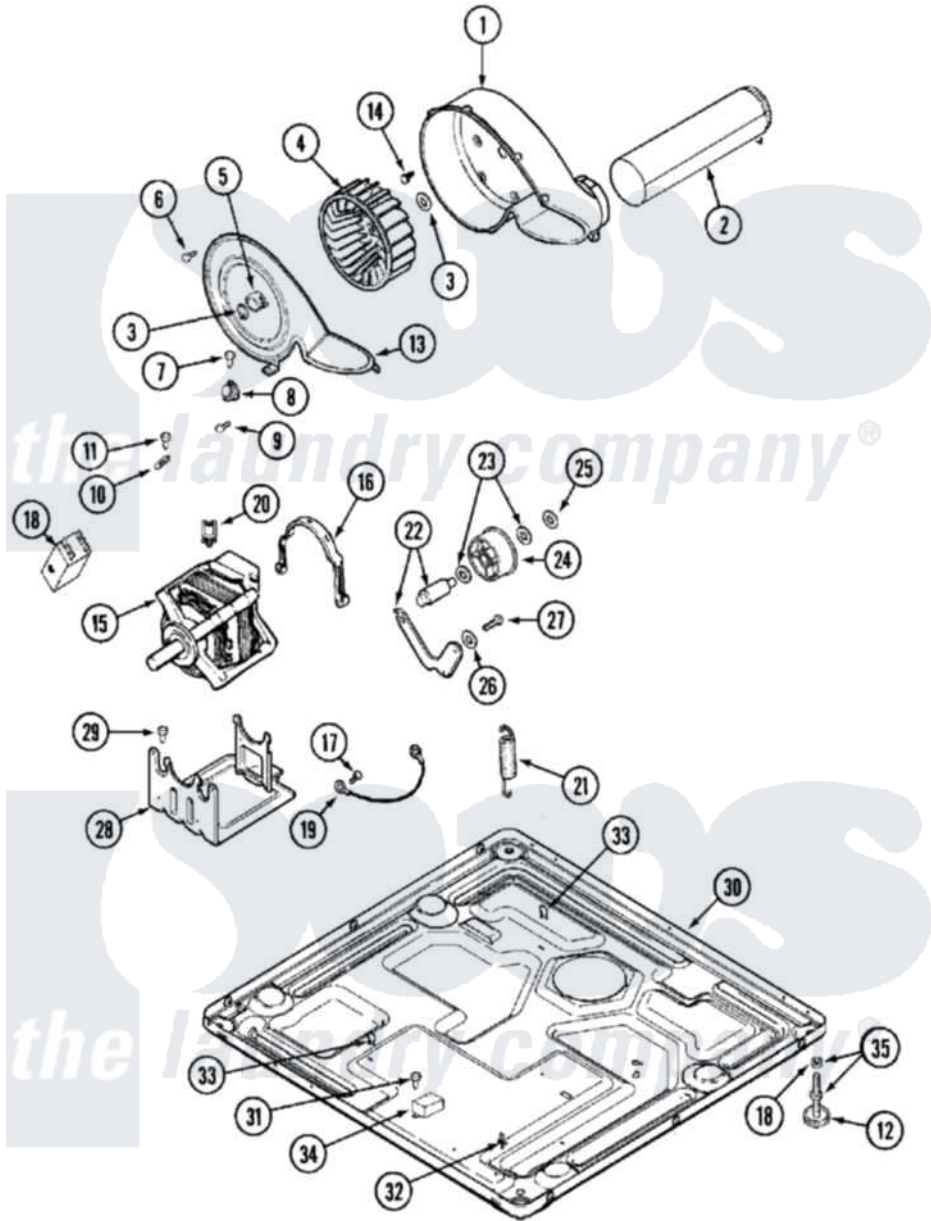

Maytag MDE21PDAYQ 08 - MOTOR DRIVE

Maytag Commercial Maytag MDE21PDAYQ Dryer Parts Parts Diagram 08 - MOTOR DRIVE
 Click on the part number to view part

Item	Original Part Number	Replaced By	Status	Part Description
001	33001789			Housing, Blower
002	22001995			Screw Note: Screw, Tumbler Front And Shroud
"	33001800			Duct Assembly, Exhaust
003	410233	9703438		Ring-Retrn
004	33001790			Wheel, Blower
"	33002797			Wheel, Blower
005	312967			Clamp, Blower Housing
006	33001855	33002917		Screw, No.10-16
007	Y313561			Screw----NA
008	303392			Thermostat, Cycling
"	303396			Thermostat, Hi-Limit
"	33303391			Thermostat, Cycling
009	22001996	3370225		Screw
010	33001762			Fuse, Thermal
011	NLA		Not Available	SCREW, THERMAL CUT-OFF
012	Y314137			Foot, Rubber

013	33001796	33002711	Cover, Blower Housing
014	314818	1163839	Screw
015	33002478		Motor
"	33002795		Motor, Drive 60Hz
016	Y015825		Clip, Motor To Motor Support
017	910343	488234	Screw 8-32 X 1/4
018	Y052740	62739	Nut, Lock
019	901220		Ground Wire
020	Y310376		Clip, Door Switch Harness
021	33002157		Grommet
"	33002460	33002459	Assembly, Spring And Plug
"	33002461		Plug For Spring
022	33001782	6-3705180	Idler Arm
023	Y312527		Washer, Idler Shaft
024	33001783	6-3700340	Bearing- I
025	312958	354987	Ring, Retaining
026	315772		Sleeve, Idler Arm
027	Y014874		Screw, Idler Arm And Sleeve
028	Y313561		Screw----NA
"	33002466	33002817	Motor Support, Offset
029	Y313561		Screw----NA
030	NLA	Not Available	BASE, (LWR)----NA
031	22001078	3177991	Screw
032	315471	22003298	Retainer, Wire
033	410490		Spring, Retainer Wire Harness
034	306199		Relay, Heater
035	Y305086		Adjustable Leg And Nut