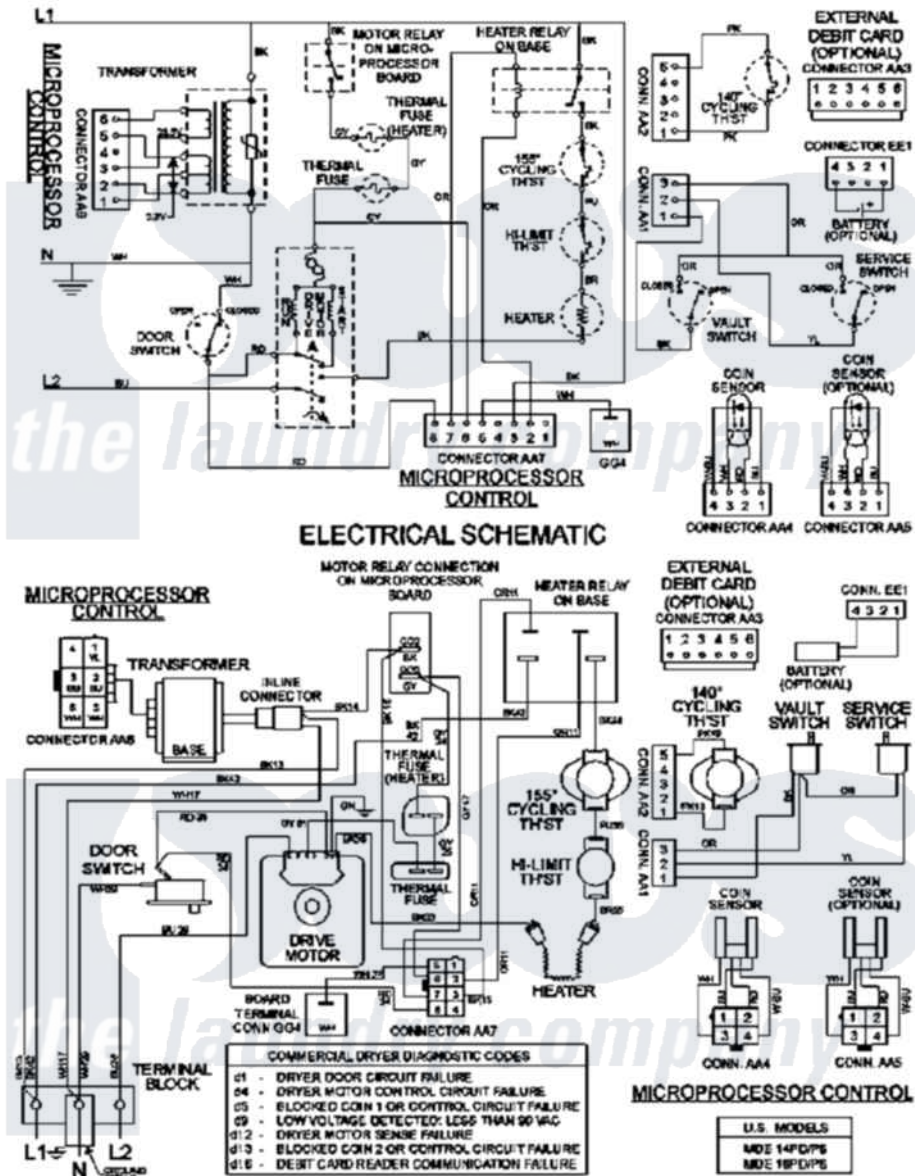

# Maytag MDE21PDAYQ 09 - WIRING INFORMATION

Maytag [Commercial Maytag MDE21PDAYQ Dryer Parts](#) Parts Diagram 09 - WIRING INFORMATION  
 Click on the part number to view part

Item	Original Part Number	Replaced By	Status	Part Description
001	NLA		Not Available	WIRING INFORMATION