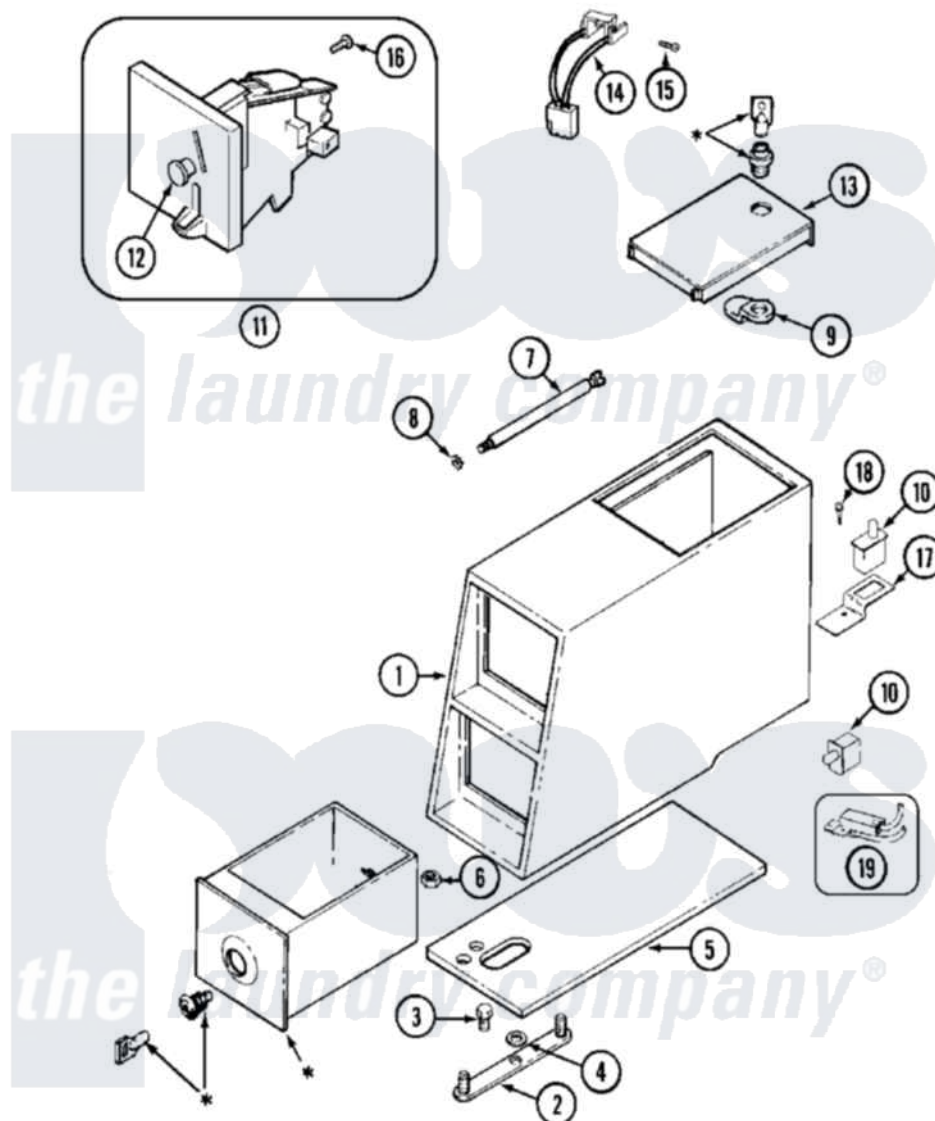

# Maytag MDE21PDAYW 02 - CONTROL CENTER

\* CONTACT YOUR COMMERCIAL LAUNDRY DISTRIBUTOR

Maytag [Commercial Maytag MDE21PDAYW Dryer Parts](#) Parts Diagram 02 - CONTROL CENTER

[Click on the part number to view part](#)

Item	Original Part Number	Replaced By	Status	Part Description
001	212276	<a href="#">W10116760</a>		Screw
"	<a href="#">22002480</a>			Vault, Coin PD Coin Drop Supplied By Dist.
"	<a href="#">22003691</a>			Vault, Coin PD
002	22001810		Not Available	STRAP, MOUNTING
003	22001996	<a href="#">3370225</a>		Screw
004	<a href="#">910309</a>			Washer, Mounting Strap
005	<a href="#">22002072</a>			Gasket, Control Center
"	<a href="#">22002618</a>			Gasket, Control Center
006	<a href="#">Y052740</a>	<a href="#">62739</a>		Nut, Lock
007	<a href="#">213035</a>			Bolt, Locking
008	<a href="#">910181</a>			Lockwasher, Terminal Block
009	NLA		Not Available	CAM, LOCKING
010	<a href="#">33001250</a>			Switch, Vault And Service Door
011	22001873	<a href="#">22004112</a>		Coin Drop Greenwald Us.25
"	<a href="#">22002144</a>			Single Faceplate

"	22002535	<a href="#">W10133245</a>	Dual Coin Drop Assembly
"	22003678	<a href="#">22004112</a>	Coin Drop Greenwald Us.25
"	<a href="#">22003815</a>		Dual Faceplate
"	<a href="#">22004112</a>		Coin Drop Greenwald Us.25
"	<a href="#">33002647</a>		Single Faceplate Assembly
"	<a href="#">33002648</a>		Coin Drop-U.S.
012	<a href="#">216200</a>		Face Plate Return Button
013	22001910	<a href="#">22003679</a>	Timer Access Door Assembly
"	22002886	<a href="#">22003692</a>	Timer Access Door Assembly
014	<a href="#">22001965</a>		Optic Switch Assembly
015	<a href="#">314665</a>		Screw, Switch Assembly
016	<a href="#">216068</a>		Screw, Coin Drop
017	<a href="#">22001404</a>		Bracket, Service Switch
018	212276	<a href="#">W10116760</a>	Screw
019	<a href="#">22001966</a>		Harness, Sensor Switch