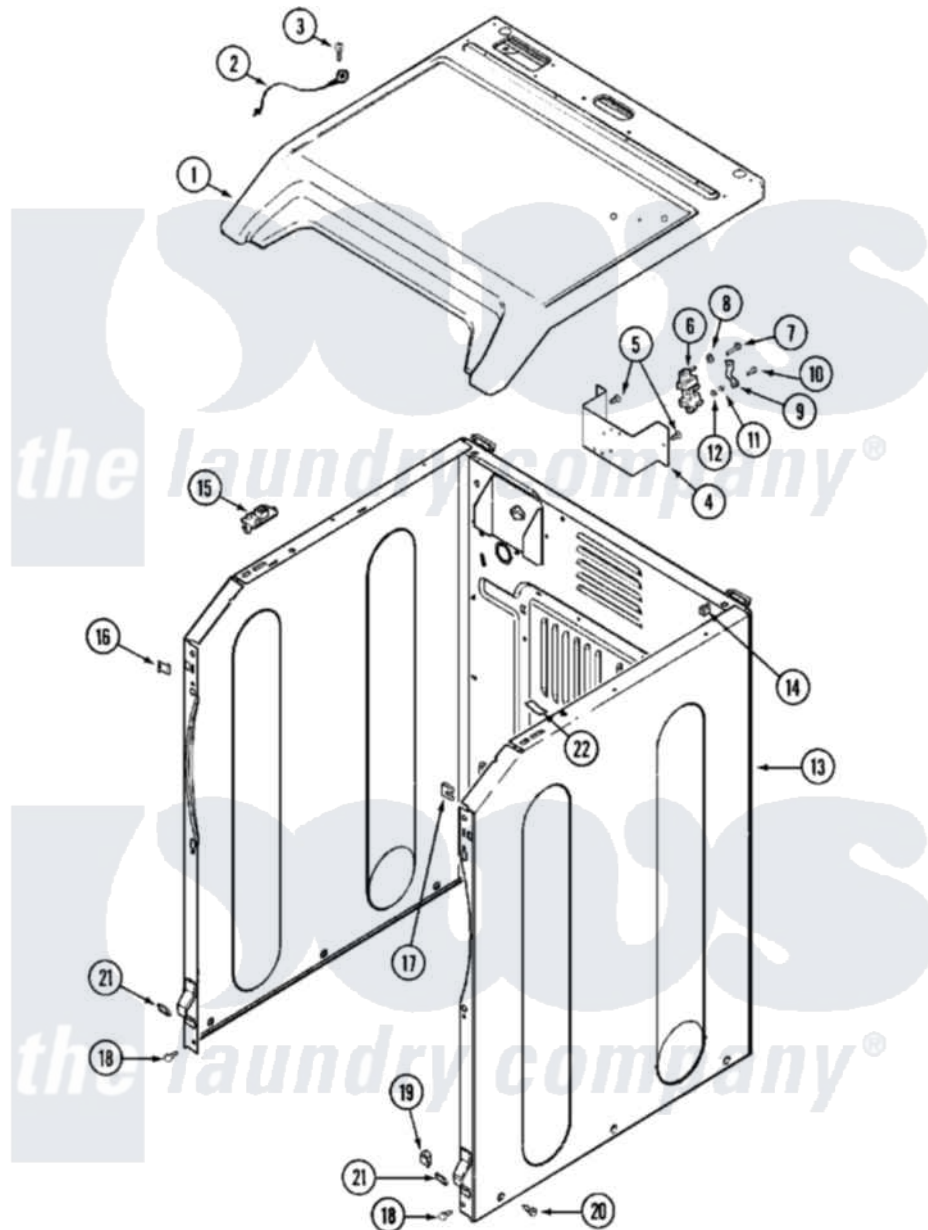

Maytag MDE21PDAYW 03 - CABINET-FRONT

Maytag [Commercial Maytag MDE21PDAYW Dryer Parts](#) Parts Diagram 03 - CABINET-FRONT
 Click on the part number to view part

Item	Original Part Number	Replaced By	Status	Part Description
001	33002629			Cover, Top
"	33002630		Not Available	COVER, TOP (BSQ-AS PK)
002	22001959			Wire, Ground
003	210186	3370225		Screw
004	NLA		Not Available	BRACKET, TERMINAL BLOCK---NA
005	22001995			Screw Note: Screw, Tumbler Front And Shroud
006	33001244			Block, Terminal
007	Y312209	W10001200		Screw
008	Y311270			Washer, Terminal Block
009	Y312184			Strap, Grounding
010	NLA		Not Available	SCREW, GROUND STRAP
011	311484	112432		Nut
012	311093			Washer, Terminal Connection
013	NLA		Not Available	CABINET ASSY (WHT-AS PK)

014	310933	33002194	Nut, Speed
015	33001757	33002891	Pin, Locator
016	22002049		Clip Note: Clip, Front Panel
017	213280	204439	Screw And Fstner Assembly
018	22001995		Screw Note: Screw, Tumbler Front And Shroud
019	Y310376		Clip, Door Switch Harness
020	22003409	213007	Xfor Cabinet See Cabinet, Back
021	213280	204439	Screw And Fstner Assembly
"	22002239		Clip, Front Panel
022	33001836		Strap, Top Cover Support