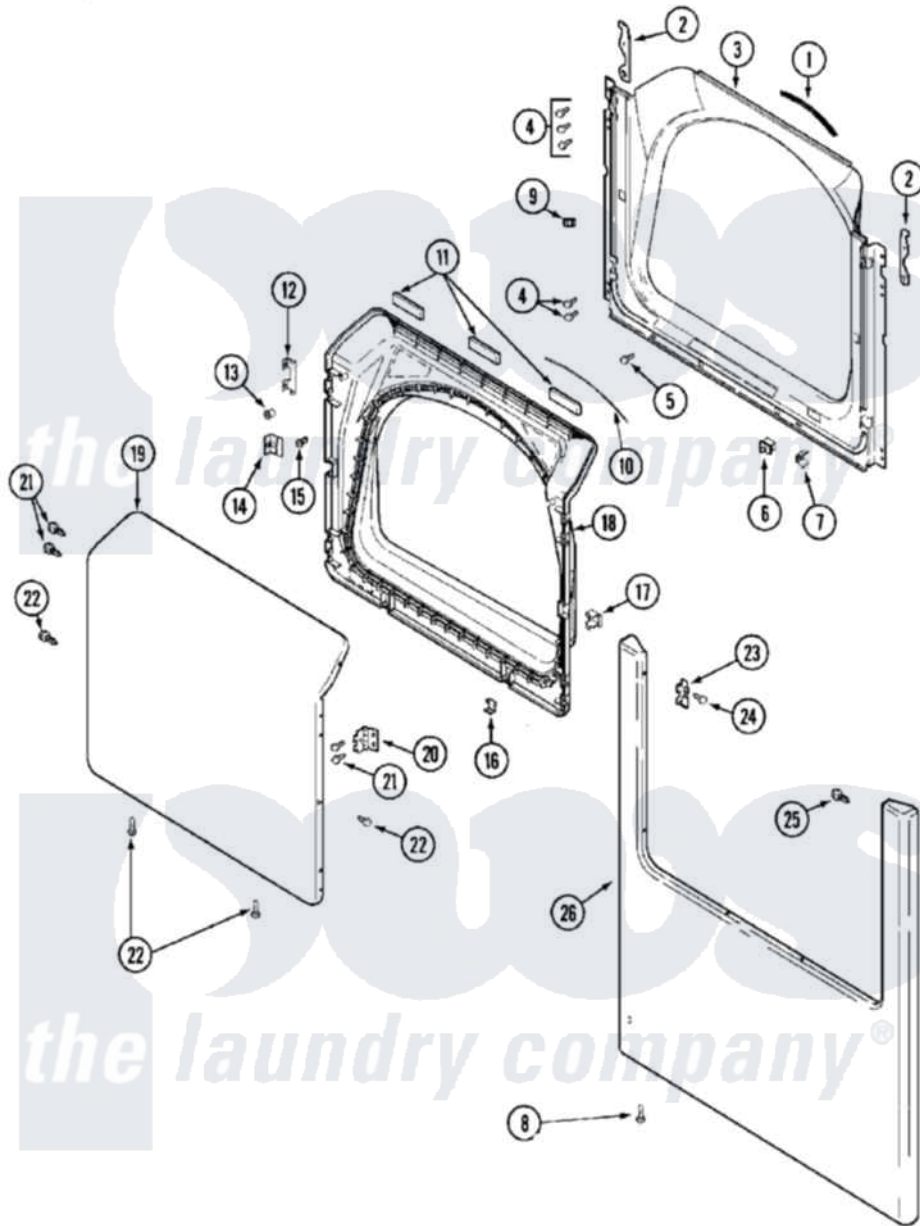

Maytag MDE21PDAYW 04 - DOOR

Maytag [Commercial Maytag MDE21PDAYW Dryer Parts](#) Parts Diagram 04 - DOOR
 Click on the part number to view part

Item	Original Part Number	Replaced By	Status	Part Description
001	33001767			Seal, Shroud
002	22002033	33002597		Hook, Security
003	33001778			Shroud
"	33002379			Shroud
004	22001995			Screw Note: Screw, Tumbler Front And Shroud
005	33001768			Screw, Shroud Note: Screw, Shroud And Outlet Duct
006	33001509	W10169313		Switch-Dor
007	33001760			Bracket, Hinge
008	22001995			Screw Note: Screw, Tumbler Front And Shroud
"	22002239			Clip, Front Panel
009	Y304578	LA-1003		Door Catch Kit
010	33002094			Seal, Door
011	33001268		Not Available	PAD, DOOR
012	22002038			Clip, Door

013	33001771		Bushing, Inner Door
014	33001793		Bracket, Strike
015	33001761		Strike, Door
016	22002039		Clip, Door
017	33001763		Plug, Inner Door
018	22002039		Clip, Door
"	33002544		Door, Inner W/Seal
019	22003785		Door, Outer
"	22003786	Not Available	DOOR, OUTER (BSQ)
020	33001759		Hinge, Door
021	22002062	98006631	Screw
022	22002063		Screw No.8-18AB Wafer Head
"	33002351		Screw
023	33001764		Cover, Hinge Hole
"	33002349		Cover, Hinge Hole
024	33001846		Screw, Hinge Hole Cover
025	22002243		Screw, Front Panel And Hinge
"	22002244		Clip, Grounding
026	22002241	22002836	Panel, Front
"	33002396	Not Available	PANEL, FRONT (BSQ)