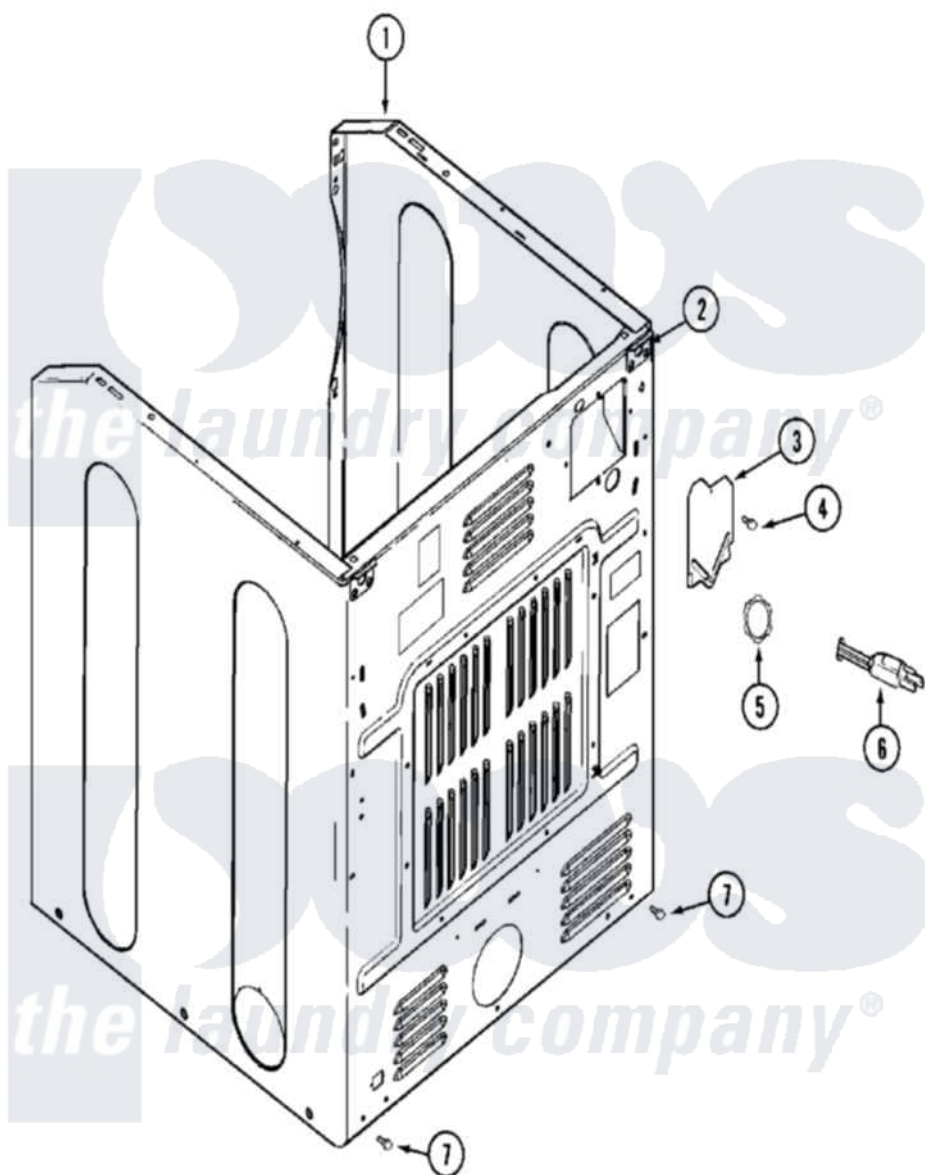

# Maytag MDE21PDAYW 05 - CABINET-REAR

Maytag [Commercial Maytag MDE21PDAYW Dryer Parts](#) Parts Diagram 05 - CABINET-REAR  
 Click on the part number to view part

Item	Original Part Number	Replaced By	Status	Part Description
001	NLA		Not Available	CABINET ASSY (WHT-AS PK)
002	<a href="#">22001995</a>			Screw Note: Screw, Tumbler Front And Shroud
"	22003367	<a href="#">22004095</a>		Hinge, Plastic
003	<a href="#">33001795</a>			Cover, Terminal Block
004	<a href="#">22001995</a>			Screw Note: Screw, Tumbler Front And Shroud
005	<a href="#">33001425</a>			Locknut, Eared For Canadian
006	305168	<a href="#">33002916</a>		Power Cord, Canadian 240V
007	<a href="#">22001995</a>			Screw Note: Screw, Tumbler Front And Shroud