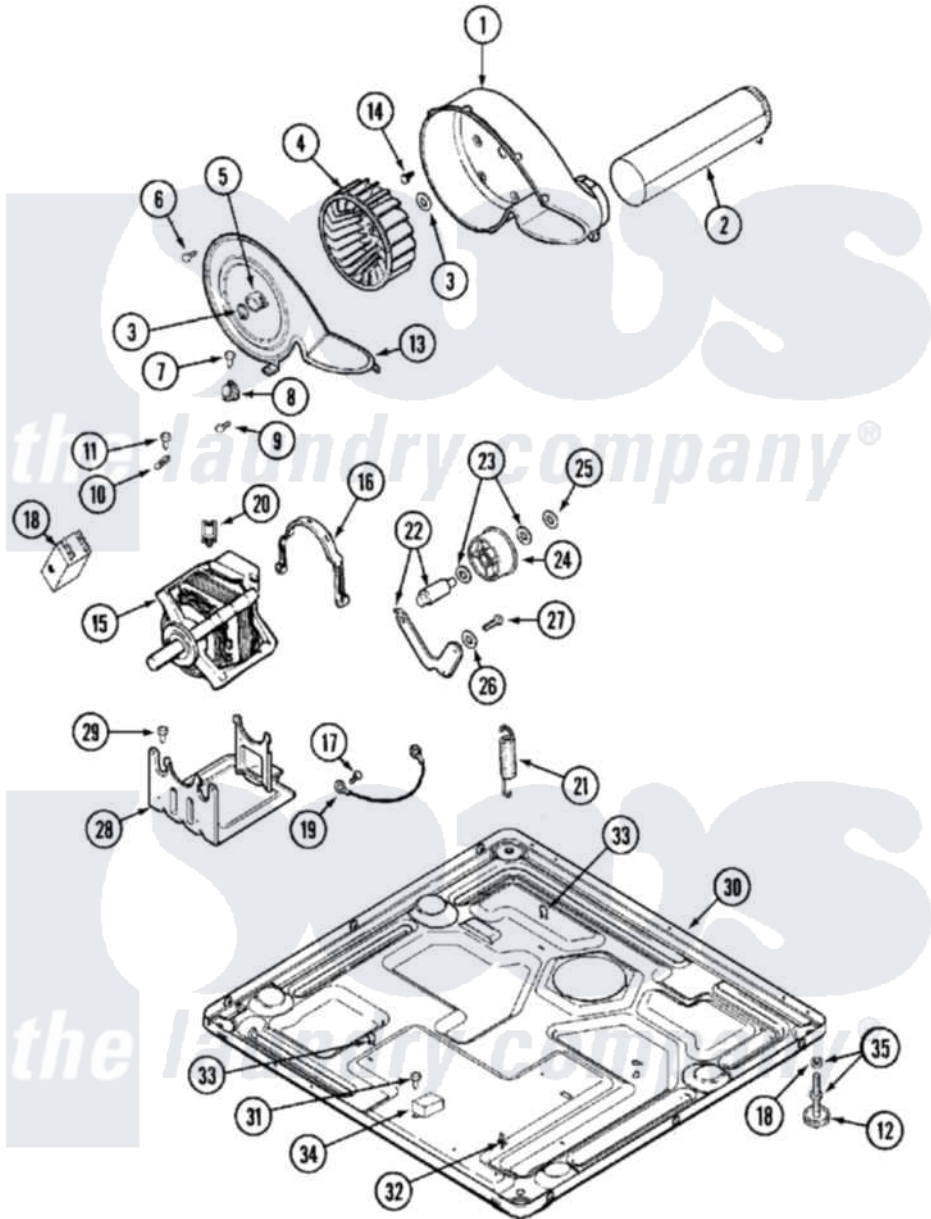

Maytag MDE21PDAYW 08 - MOTOR DRIVE

Maytag Commercial Maytag MDE21PDAYW Dryer Parts Parts Diagram 08 - MOTOR DRIVE
 Click on the part number to view part

Item	Original Part Number	Replaced By	Status	Part Description
001	33001789			Housing, Blower
002	22001995			Screw Note: Screw, Tumbler Front And Shroud
"	33001800			Duct Assembly, Exhaust
003	410233	9703438		Ring-Retrn
004	33001790			Wheel, Blower
"	33002797			Wheel, Blower
005	312967			Clamp, Blower Housing
006	33001855	33002917		Screw, No.10-16
007	Y313561			Screw----NA
008	303392			Thermostat, Cycling
"	303396			Thermostat, Hi-Limit
"	33303391			Thermostat, Cycling
009	22001996	3370225		Screw
010	33001762			Fuse, Thermal
011	NLA		Not Available	SCREW, THERMAL CUT-OFF
012	Y314137			Foot, Rubber

013	33001796	33002711	Cover, Blower Housing
014	314818	1163839	Screw
015	33002478		Motor
"	33002795		Motor, Drive 60Hz
016	Y015825		Clip, Motor To Motor Support
017	910343	488234	Screw 8-32 X 1/4
018	Y052740	62739	Nut, Lock
019	901220		Ground Wire
020	Y310376		Clip, Door Switch Harness
021	33002157		Grommet
"	33002460	33002459	Assembly, Spring And Plug
"	33002461		Plug For Spring
022	33001782	6-3705180	Idler Arm
023	Y312527		Washer, Idler Shaft
024	33001783	6-3700340	Bearing- I
025	312958	354987	Ring, Retaining
026	315772		Sleeve, Idler Arm
027	Y014874		Screw, Idler Arm And Sleeve
028	Y313561		Screw----NA
"	33002466	33002817	Motor Support, Offset
029	Y313561		Screw----NA
030	NLA	Not Available	BASE, (LWR)----NA
031	22001078	3177991	Screw
032	315471	22003298	Retainer, Wire
033	410490		Spring, Retainer Wire Harness
034	306199		Relay, Heater
035	Y305086		Adjustable Leg And Nut