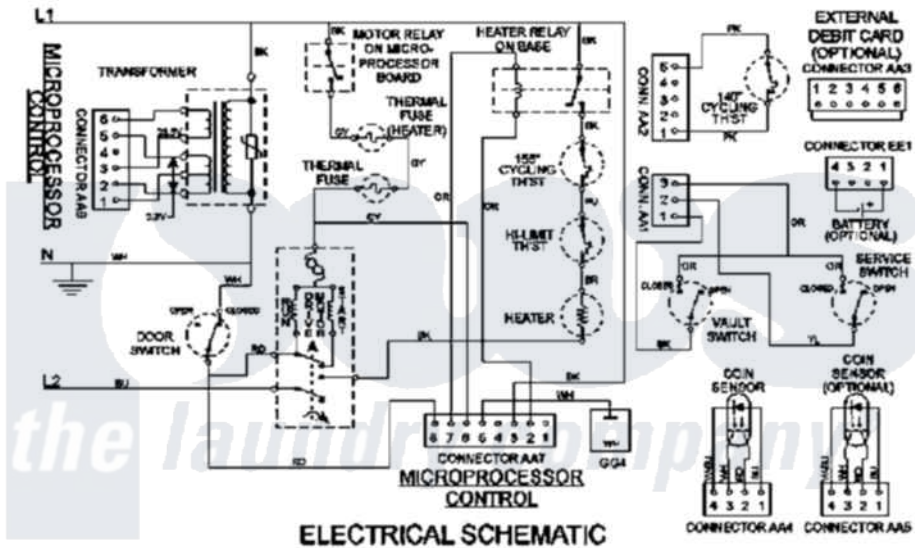

# Maytag MDE21PDAYW 09 - WIRING INFORMATION

Maytag [Commercial Maytag MDE21PDAYW Dryer Parts](#) Parts Diagram 09 - WIRING INFORMATION  
 Click on the part number to view part

Item	Original Part Number	Replaced By	Status	Part Description
001	NLA		Not Available	WIRING INFORMATION