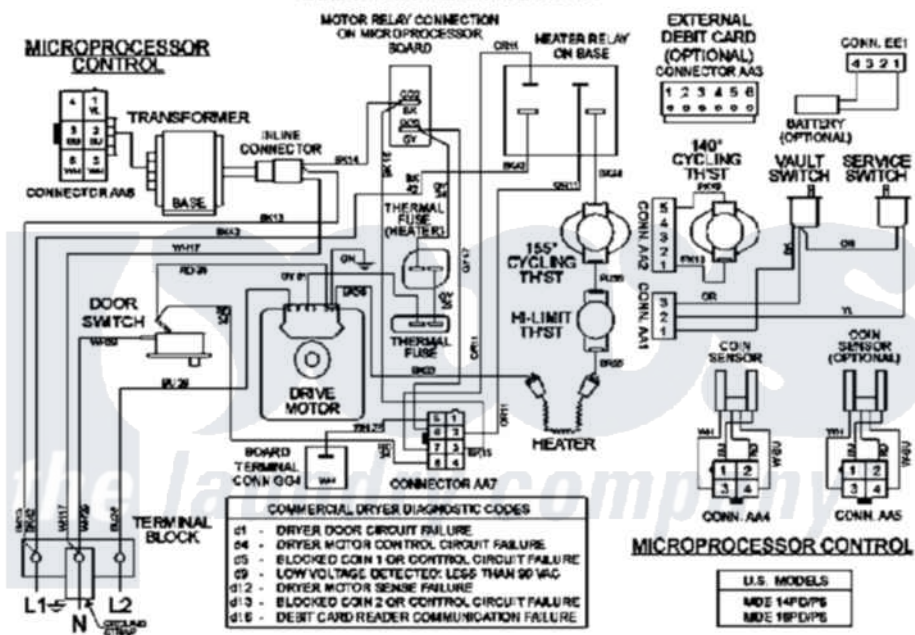

# Maytag MDE21PDAYW 09 - WIRING INFORMATION

Maytag [Commercial Maytag MDE21PDAYW Dryer Parts](#) Parts Diagram 09 - WIRING INFORMATION  
 Click on the part number to view part

Item	Original Part Number	Replaced By	Status	Part Description
001	NLA		Not Available	WIRING INFORMATION