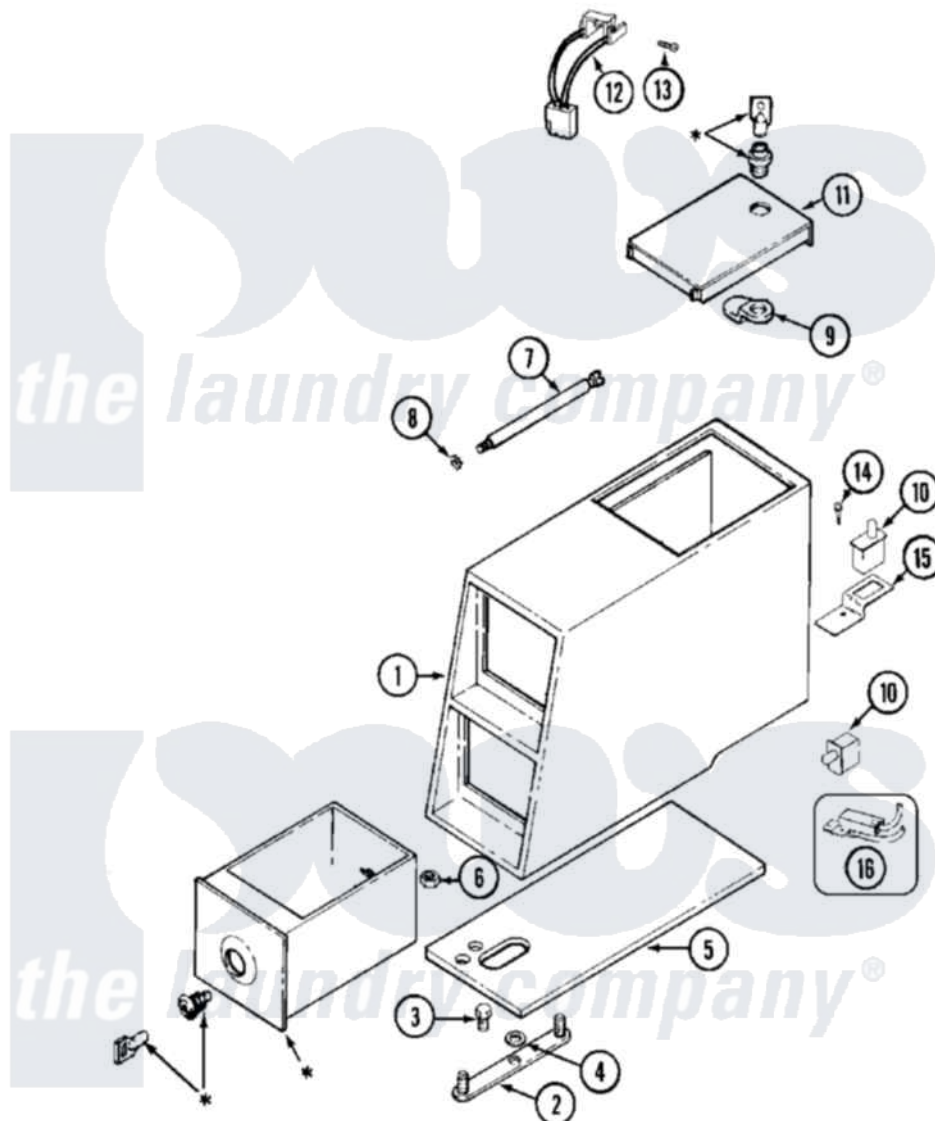

Maytag MDE21PDDGW 02 - CONTROL CENTER

* CONTACT YOUR COMMERCIAL LAUNDRY DISTRIBUTOR

Maytag [Commercial Maytag MDE21PDDGW Dryer Parts](#) Parts Diagram 02 - CONTROL CENTER

[Click on the part number to view part](#)

Item	Original Part Number	Replaced By	Status	Part Description
001	22001069			Screw, Vault To Control Cover
"	22002480			Vault, Coin PD Coin Drop Supplied By Dist.
002	22001810		Not Available	STRAP, MOUNTING
003	22002925	3370225		Screw
004	910309			Washer, Mounting Strap
005	22002072			Gasket, Control Center
006	Y052740	62739		Nut, Lock
007	213035			Bolt, Locking
008	910181			Lockwasher, Terminal Block
009	22003677			Nut, Locking Cam
010	22002536			Switch, Sensor
011	22003679			Timer Access Door Assembly
012	22001965			Optic Switch Assembly
013	314665			Screw, Switch Assembly
014	212276	W10116760		Screw
015	22001404			Bracket, Service Switch