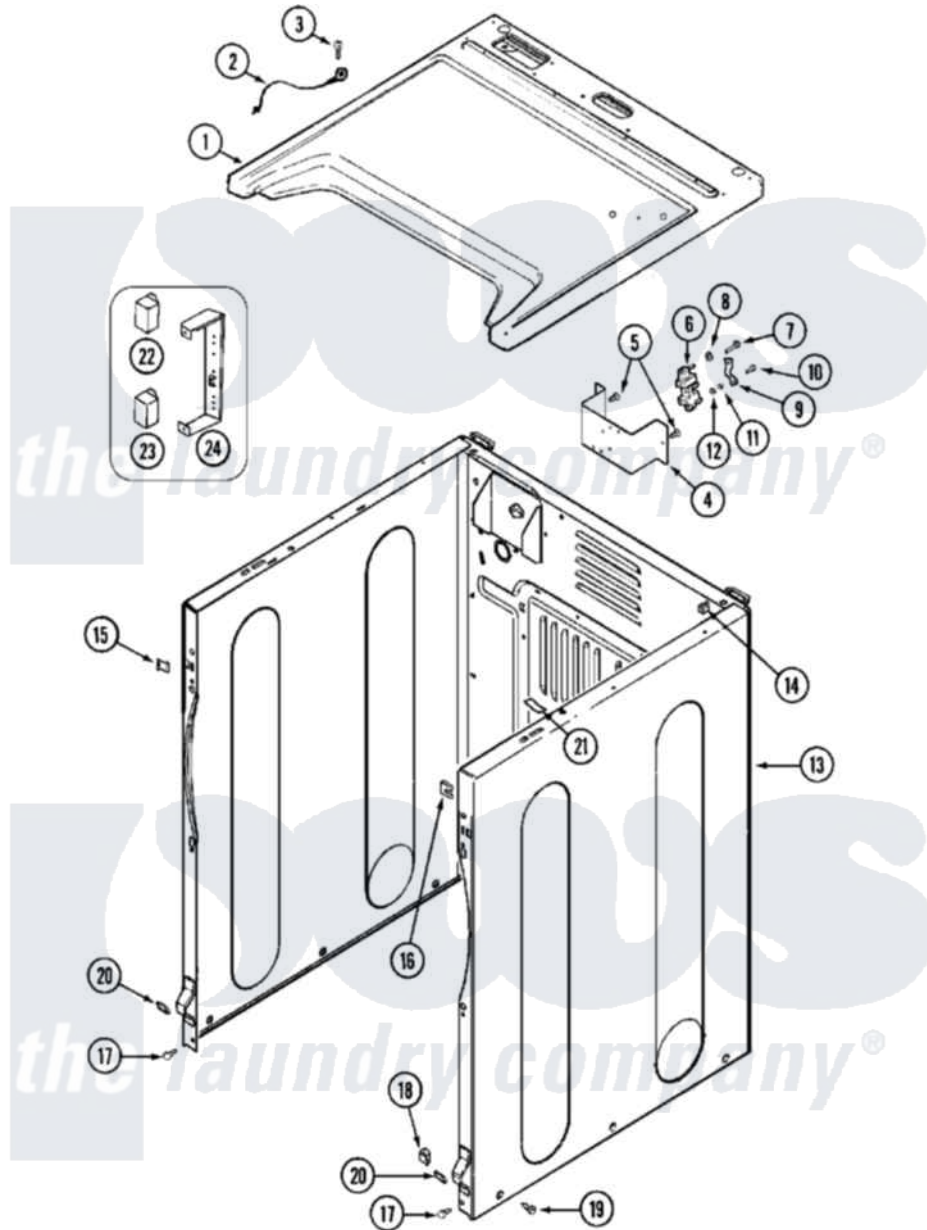

Maytag MDE21PDDGW 03 - CABINET-FRONT

Maytag Commercial Maytag MDE21PDDGW Dryer Parts Parts Diagram 03 - CABINET-FRONT
 Click on the part number to view part

Item	Original Part Number	Replaced By	Status	Part Description
001	33002629			Cover, Top
002	22001959			Wire, Ground
003	210186	3370225		Screw
004	NLA		Not Available	BRACKET, TERMINAL BLOCK---NA
005	22001995			Screw Note: Screw, Tumbler Front And Shroud
006	33001244			Block, Terminal
"	33002106			Shield, Terminal Block
007	Y312209	W10001200		Screw
008	Y311270			Washer, Terminal Block
009	Y312184			Strap, Grounding
010	Y312209	W10001200		Screw
011	311484	112432		Nut
012	311093			Washer, Terminal Connection
013	22003639			Cabinet Assembly
014	310933	33002194		Nut, Speed

015	22002049		Clip Note: Clip, Front Panel
016	213280	204439	Screw And Fstner Assembly
017	22001995		Screw Note: Screw, Tumbler Front And Shroud
018	Y310376		Clip, Door Switch Harness
019	22003409	213007	Xfor Cabinet See Cabinet, Back
020	22002239		Clip, Front Panel
021	33001836		Strap, Top Cover Support
022	206824	W10133335	Relay, Motor
023	306199		Relay, Heater
"	33002969	W10133335	Relay, Motor
"	Y251119	3177991	Screw
024	211294	90767	Screw, 8A X 3/8 HeX Washer Head Tapping
"	314627		Bracket, Relays