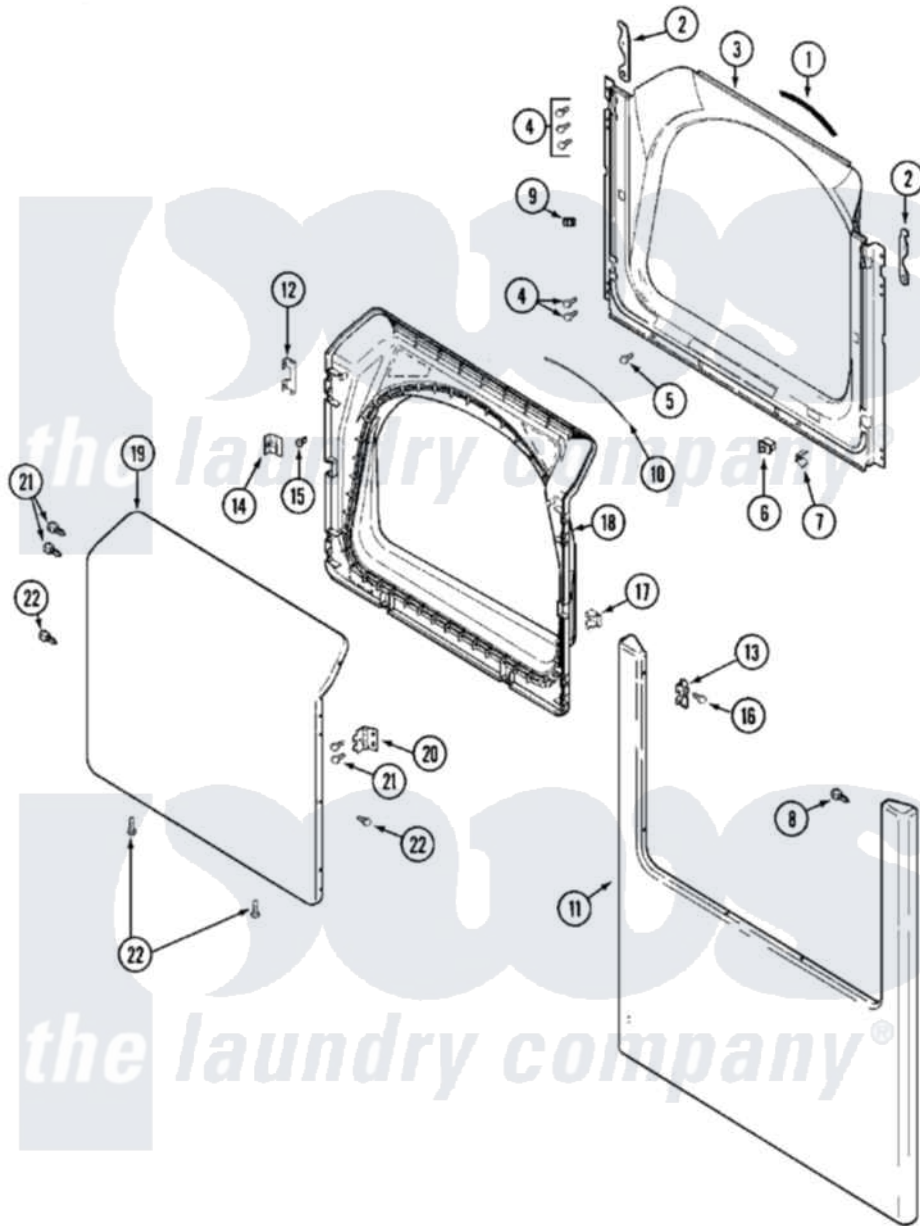

Maytag MDE21PDDGW 04 - DOOR

Maytag [Commercial Maytag MDE21PDDGW Dryer Parts](#) Parts Diagram 04 - DOOR
 Click on the part number to view part

Item	Original Part Number	Replaced By	Status	Part Description
001	33001767			Seal, Shroud
002	22002247	33002597		Hook, Security
003	33001778			Shroud
004	22001995			Screw Note: Screw, Tumbler Front And Shroud
005	33001768			Screw, Shroud Note: Screw, Shroud And Outlet Duct
006	33002166			Switch, Door
007	33001760			Bracket, Hinge
008	22002243			Screw, Front Panel And Hinge
"	22002244			Clip, Grounding
009	Y304578	LA-1003		Door Catch Kit
010	33002094			Seal, Door
011	213280	204439		Screw And Fstner Assembly
"	22002836			Panel, Front
012	22002038			Clip, Door
013	33001764			Cover, Hinge Hole

014	33001793		Bracket, Strike
015	33001761		Strike, Door
016	33001846		Screw, Hinge Hole Cover
017	33001763		Plug, Inner Door
018	22002039		Clip, Door
"	22002063		Screw No.8-18AB Wafer Head
"	33002544		Door, Inner W/Seal
019	33001904		Door, Outer
020	33001759		Hinge, Door
021	22002062	98006631	Screw
022	22002063		Screw No.8-18AB Wafer Head