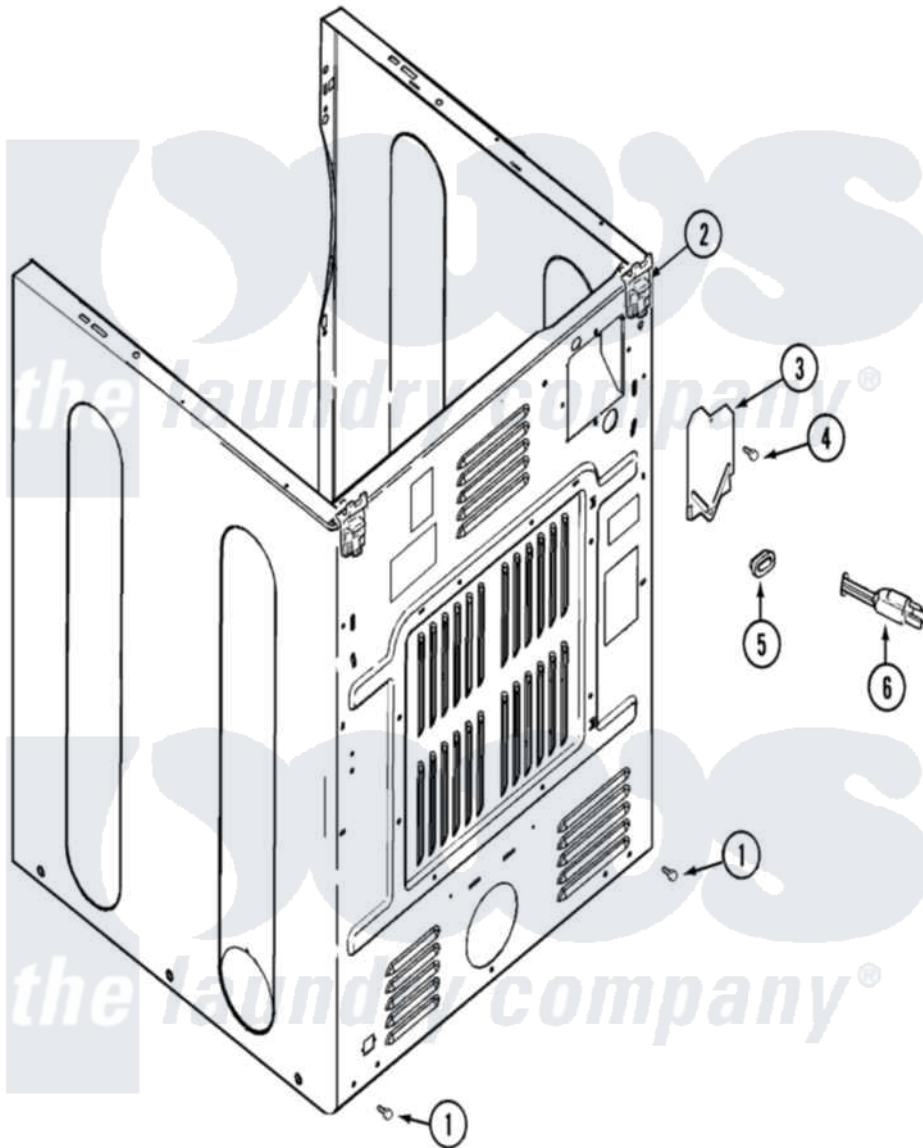

# Maytag MDE21PDDGW 05 - CABINET-REAR

Maytag [Commercial Maytag MDE21PDDGW Dryer Parts](#) Parts Diagram 05 - CABINET-REAR  
 Click on the part number to view part

Item	Original Part Number	Replaced By	Status	Part Description
001	<a href="#">22001995</a>			Screw Note: Screw, Tumbler Front And Shroud
002	<a href="#">22001995</a>			Screw Note: Screw, Tumbler Front And Shroud
"	<a href="#">22004095</a>			Hinge, Plastic
003	<a href="#">33001795</a>			Cover, Terminal Block
004	<a href="#">22001995</a>			Screw Note: Screw, Tumbler Front And Shroud
005	<a href="#">216183</a>			Grommet, Cord Export
"	<a href="#">33002157</a>			Grommet
006	<a href="#">22003540</a>			Cord, Power
"	22003705		Not Available	ADAPTER, CORD EXPORT
"	22004405		Not Available	CORD ADAPTER ASSY
"	<a href="#">22004502</a>			Clamp, Power Cord
"	<a href="#">33002258</a>			Clamp, Power Cord
"	<a href="#">33002260</a>			Nut, Power Cord Clamp