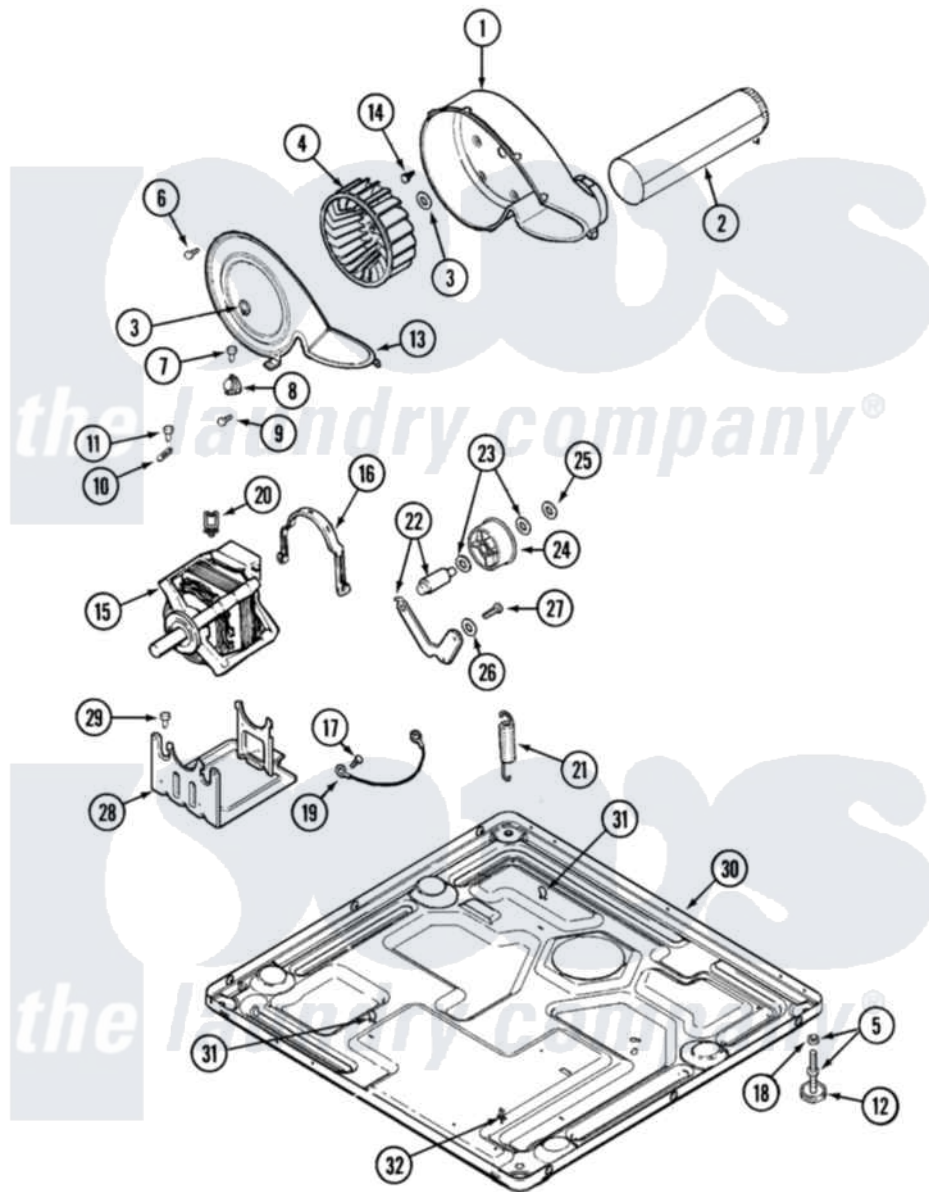

Maytag MDE21PDDGW 08 - MOTOR DRIVE & BASE

Maytag Commercial Maytag MDE21PDDGW Dryer Parts Parts Diagram 08 - MOTOR DRIVE & BASE
 Click on the part number to view part

Item	Original Part Number	Replaced By	Status	Part Description
001	33001789			Housing, Blower
002	22001995			Screw Note: Screw, Tumbler Front And Shroud
"	33001800			Duct Assembly, Exhaust
003	410233	9703438		Ring-Retrn
004	33002797			Wheel, Blower
005	Y305086			Adjustable Leg And Nut
006	33001855	33002917		Screw, No.10-16
007	Y313561			Screw---NA
008	303392			Thermostat, Cycling
"	Y303391	33303391		Thermostat, Cycling
009	22001996	3370225		Screw
010	33001762			Fuse, Thermal
011	NLA		Not Available	SCREW, THERMAL CUT-OFF
012	Y314137			Foot, Rubber
013	33001837			Cover, Thermostat
"	33002711			Cover, Blower Housing

014	314818	1163839	Screw
015	33002796	W10197708	Motor-Drve
016	33002221	Y015825	Clip, Motor To Motor Support
017	910343	488234	Screw 8-32 X 1/4
018	Y052740	62739	Nut, Lock
019	901220		Ground Wire
020	Y310376		Clip, Door Switch Harness
021	33002460	33002459	Assembly, Spring And Plug
"	33002461		Plug For Spring
022	33001840	6-3705180	Idler Arm
023	Y312527		Washer, Idler Shaft
024	33001783	6-3700340	BearIng- I
025	312958	354987	Ring, Retaining
026	33002218		Grommet, Idler Arm
027	Y014874		Screw, Idler Arm And Sleeve
028	33002817		Motor Support, Offset
029	Y313561		Screw----NA
030	33001821		Transformer
"	33001948		Transformer Lower
"	NLA	Not Available	BASE, (LWR)----NA
031	410490		Spring, Retainer Wire Harness
032	315471	22003298	Retainer, Wire