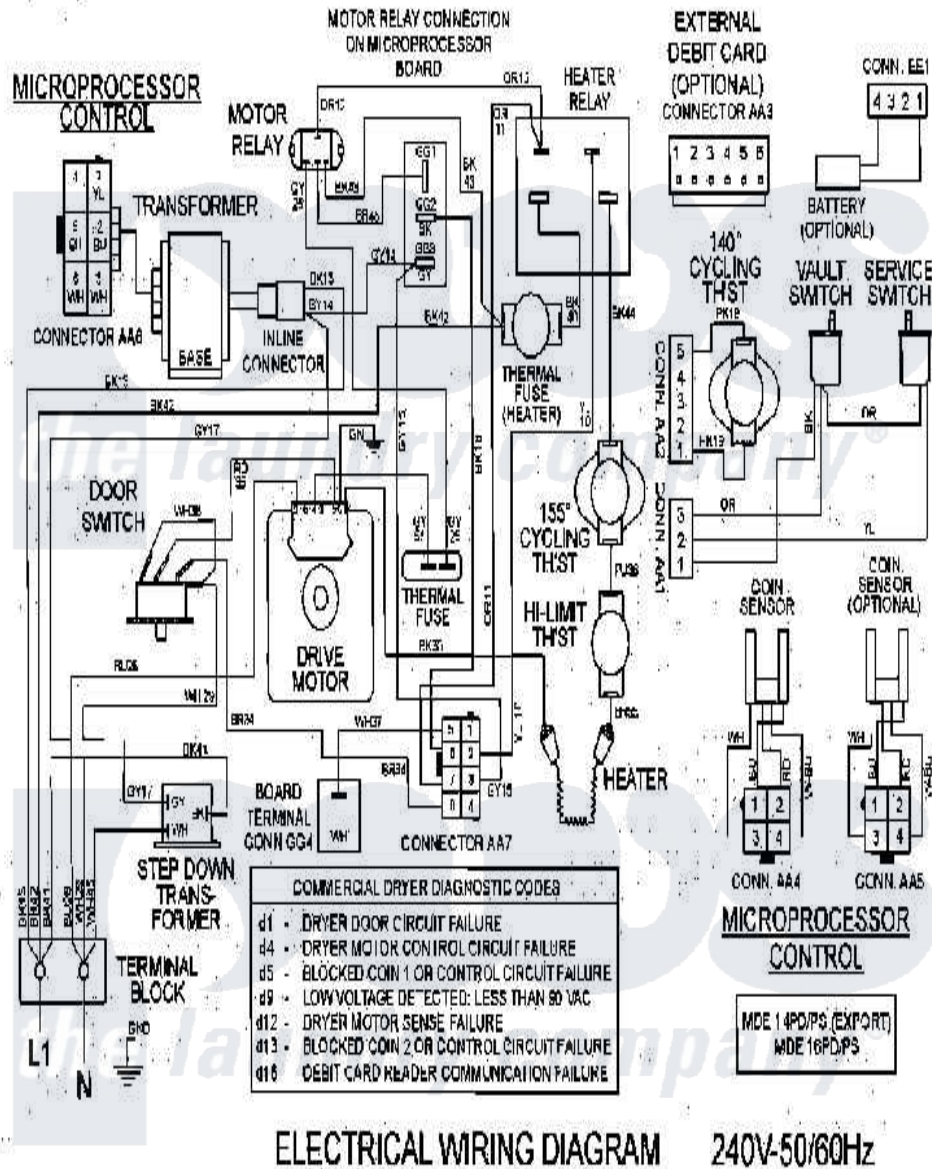

Maytag MDE21PDDGW 09 - WIRING INFORMATION

Maytag [Commercial Maytag MDE21PDDGW Dryer Parts](#) Parts Diagram 09 - WIRING INFORMATION
 Click on the part number to view part

Item	Original Part Number	Replaced By	Status	Part Description
001	NLA		Not Available	WIRING INFORMATION