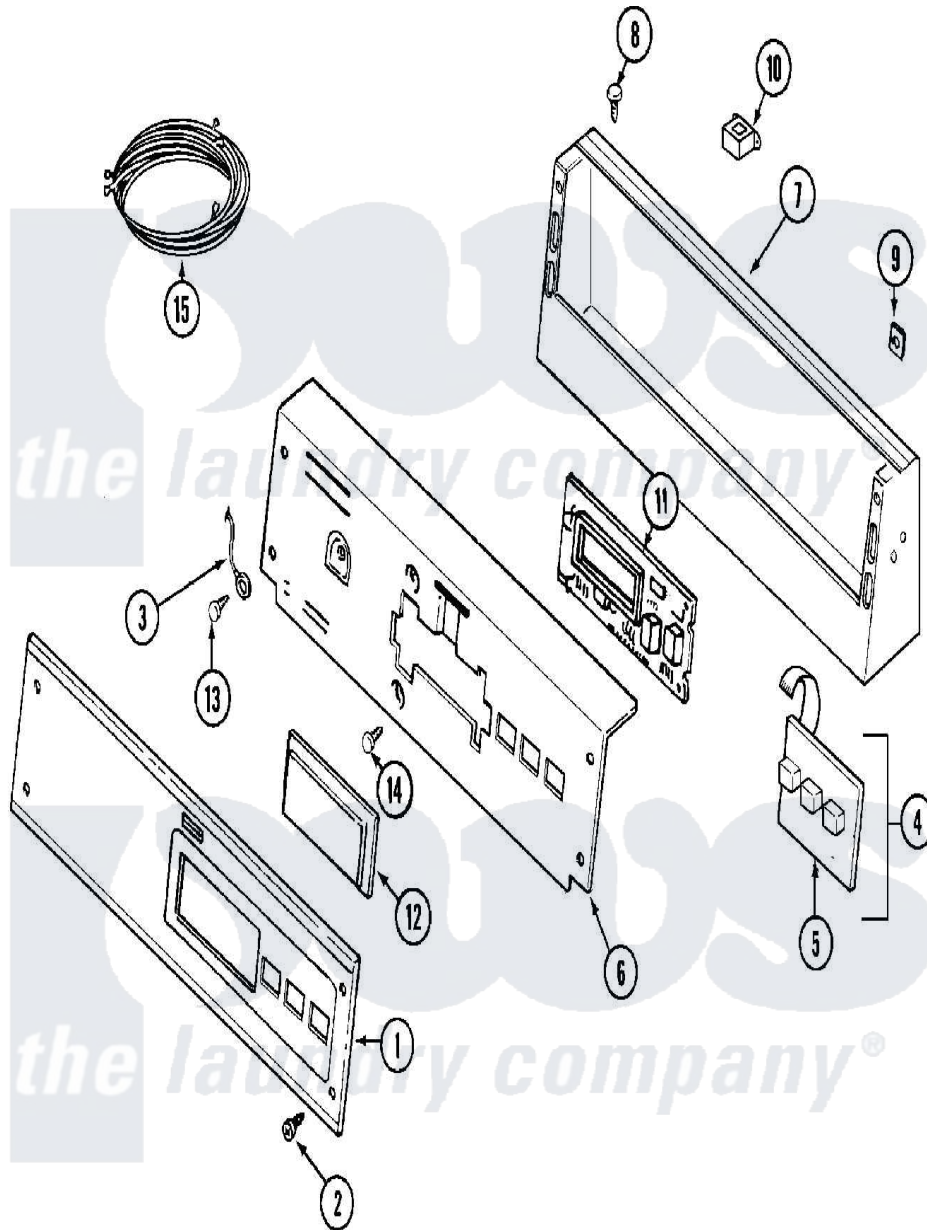

Maytag MDE21PDDYW 01 - CONTROL PANEL

Maytag [Commercial Maytag MDE21PDDYW Dryer Parts](#) Parts Diagram 01 - CONTROL PANEL
 Click on the part number to view part

Item	Original Part Number	Replaced By	Status	Part Description
001	33002941			Facia - Pd/Ps
002	215506			Screw, Control Panel Overlay
003	22001959			Wire, Ground
004	215527	W10140652		Screw, 6-20 X 1/2
"	306694			Backup Plate With Switch
005	33002863	W10131113		Push Button
006	22002954			Deflector, Water
"	33002519			Bracket, Back
007	22003089			Console
008	22001996	3370225		Screw
009	215003			Fastener, Panel And Bracket
010	22001960			Transformer
"	22002925	3370225		Screw
011	33001204			Stand-Off, Ccontrol Board
"	33002358	W10130081		Control Board
012	22001962	W10131114		Cover, Display

013

[211252](#)

Screw, Ground Wire

014

[215526](#)

Screw, Circuit Board

015

[22003818](#)

Wire Harness

"

[33001878](#)

Wire Harness, Main