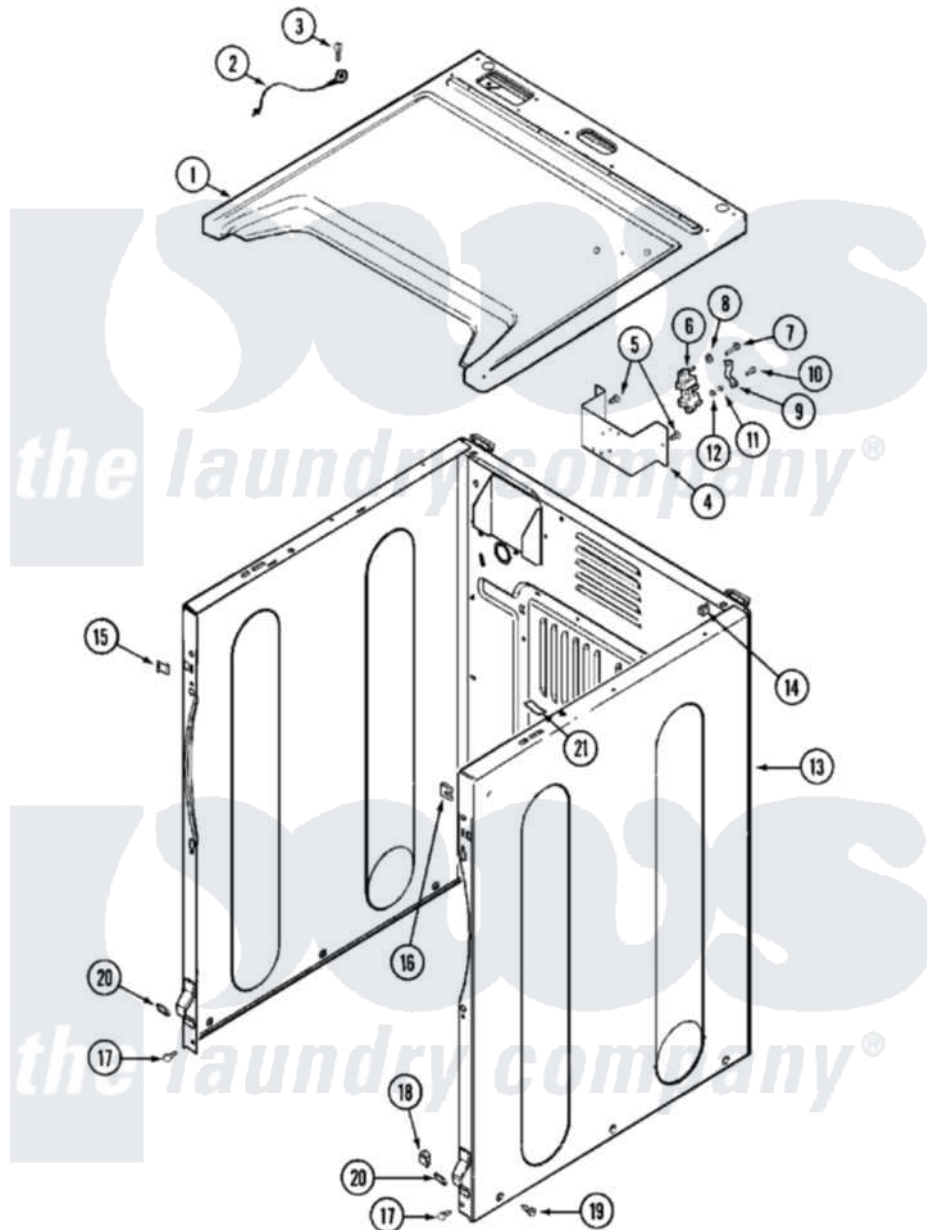

# Maytag MDE21PDDYW 03 - CABINET-FRONT

Maytag Commercial Maytag MDE21PDDYW Dryer Parts Parts Diagram 03 - CABINET-FRONT  
 Click on the part number to view part

Item	Original Part Number	Replaced By	Status	Part Description
001	<a href="#">33002629</a>			Cover, Top
002	<a href="#">22001959</a>			Wire, Ground
003	210186	<a href="#">3370225</a>		Screw
004	NLA		Not Available	BRACKET, TERMINAL BLOCK---NA
005	<a href="#">22001995</a>			Screw Note: Screw, Tumbler Front And Shroud
006	<a href="#">33001244</a>			Block, Terminal
"	<a href="#">33002106</a>			Shield, Terminal Block
007	<a href="#">Y312209</a>	<a href="#">W10001200</a>		Screw
008	<a href="#">Y311270</a>			Washer, Terminal Block
009	<a href="#">Y312184</a>			Strap, Grounding
010	<a href="#">Y312209</a>	<a href="#">W10001200</a>		Screw
011	<a href="#">311484</a>	<a href="#">112432</a>		Nut
012	<a href="#">311093</a>			Washer, Terminal Connection
013	<a href="#">22003639</a>			Cabinet Assembly
014	310933	<a href="#">33002194</a>		Nut, Speed

015	<a href="#">22002049</a>		Clip Note: Clip, Front Panel
016	213280	<a href="#">204439</a>	Screw And Fstner Assembly
017	<a href="#">22001995</a>		Screw Note: Screw, Tumbler Front And Shroud
018	<a href="#">Y310376</a>		Clip, Door Switch Harness
019	22003409	<a href="#">213007</a>	Xfor Cabinet See Cabinet, Back
020	<a href="#">22002239</a>		Clip, Front Panel
021	<a href="#">33001836</a>		Strap, Top Cover Support