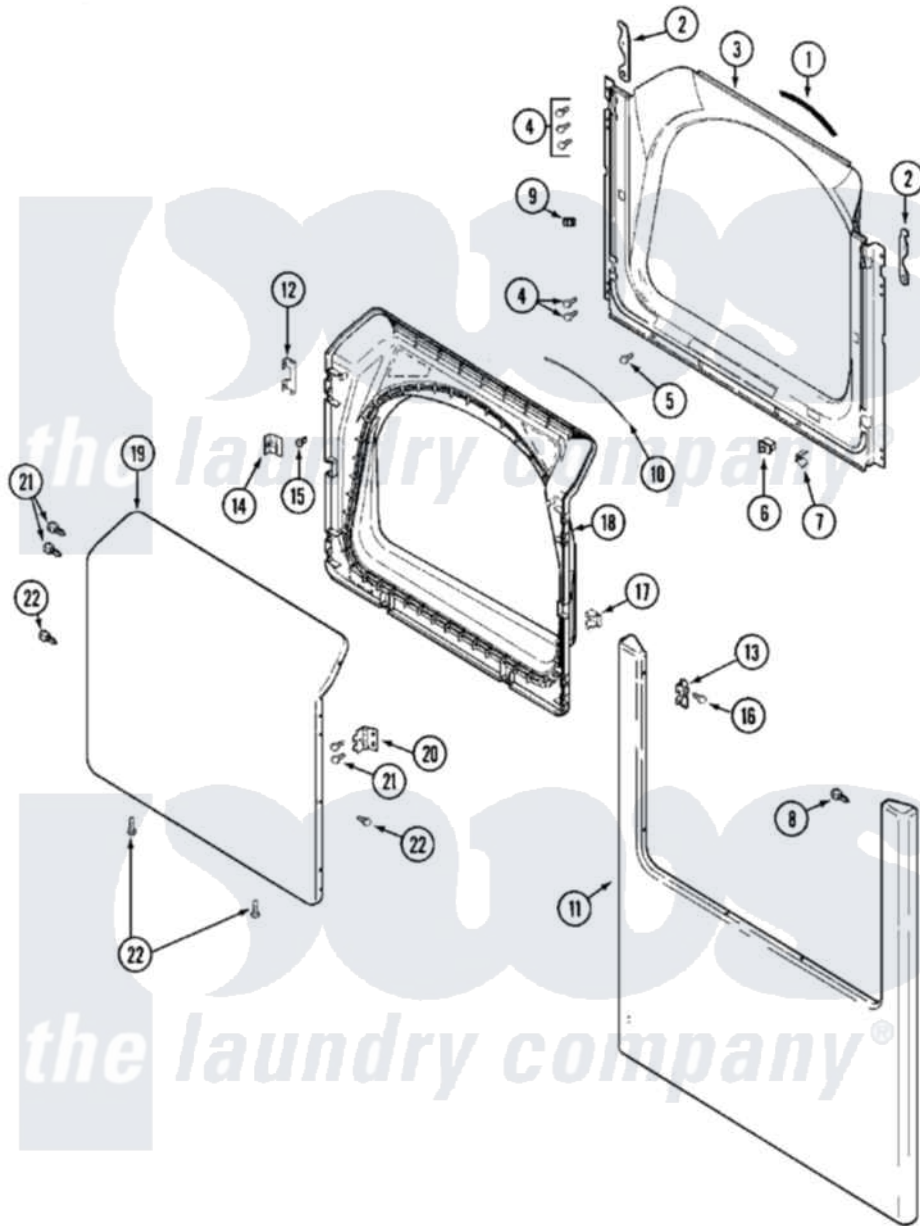

Maytag MDE21PDDYW 04 - DOOR

Maytag [Commercial Maytag MDE21PDDYW Dryer Parts](#) Parts Diagram 04 - DOOR
 Click on the part number to view part

Item	Original Part Number	Replaced By	Status	Part Description
001	33001767			Seal, Shroud
002	22002247	33002597		Hook, Security
003	33001778			Shroud
004	22001995			Screw Note: Screw, Tumbler Front And Shroud
005	33001768			Screw, Shroud Note: Screw, Shroud And Outlet Duct
006	33001509	W10169313		Switch-Dor
007	33001760			Bracket, Hinge
008	22002243			Screw, Front Panel And Hinge
"	22002244			Clip, Grounding
009	Y304578	LA-1003		Door Catch Kit
010	33002094			Seal, Door
011	213280	204439		Screw And Fstner Assembly
"	22002836			Panel, Front
012	22002038			Clip, Door
013	33001764			Cover, Hinge Hole

014	33001793		Bracket, Strike
015	33001761		Strike, Door
016	33001846		Screw, Hinge Hole Cover
017	33001763		Plug, Inner Door
018	22002039		Clip, Door
"	22002063		Screw No.8-18AB Wafer Head
"	33002544		Door, Inner W/Seal
019	22003785		Door, Outer
020	33001759		Hinge, Door
021	22002062	98006631	Screw
022	22002063		Screw No.8-18AB Wafer Head