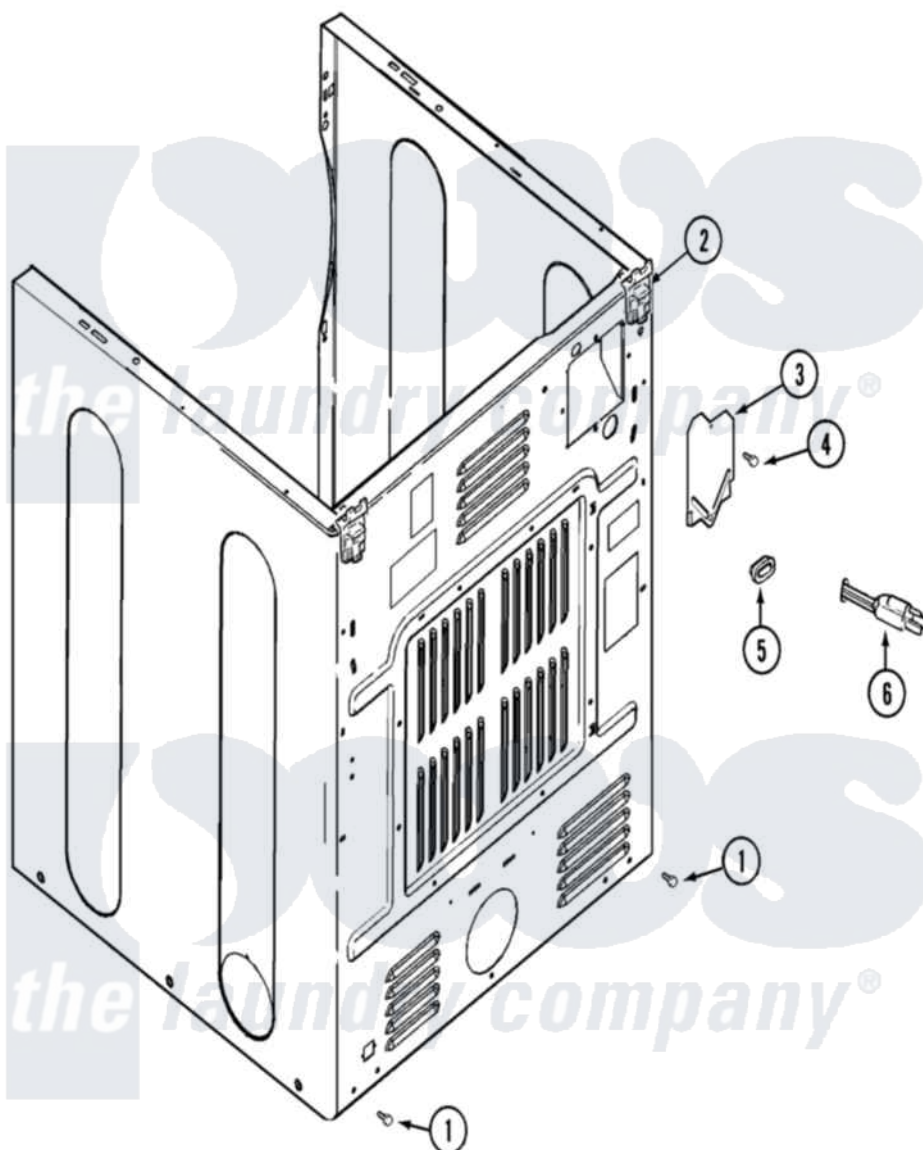

Maytag MDE21PDDYW 05 - CABINET-REAR

Maytag [Commercial Maytag MDE21PDDYW Dryer Parts](#) Parts Diagram 05 - CABINET-REAR
 Click on the part number to view part

Item	Original Part Number	Replaced By	Status	Part Description
001	22001995			Screw Note: Screw, Tumbler Front And Shroud
002	22001995			Screw Note: Screw, Tumbler Front And Shroud
"	22004095			Hinge, Plastic
003	33001795			Cover, Terminal Block
004	22001995			Screw Note: Screw, Tumbler Front And Shroud
005	33002053	211881		Grommet, Cord Part Not Used-Gas Models Only
"	33002157			Grommet
006	22003062			Cord, Power