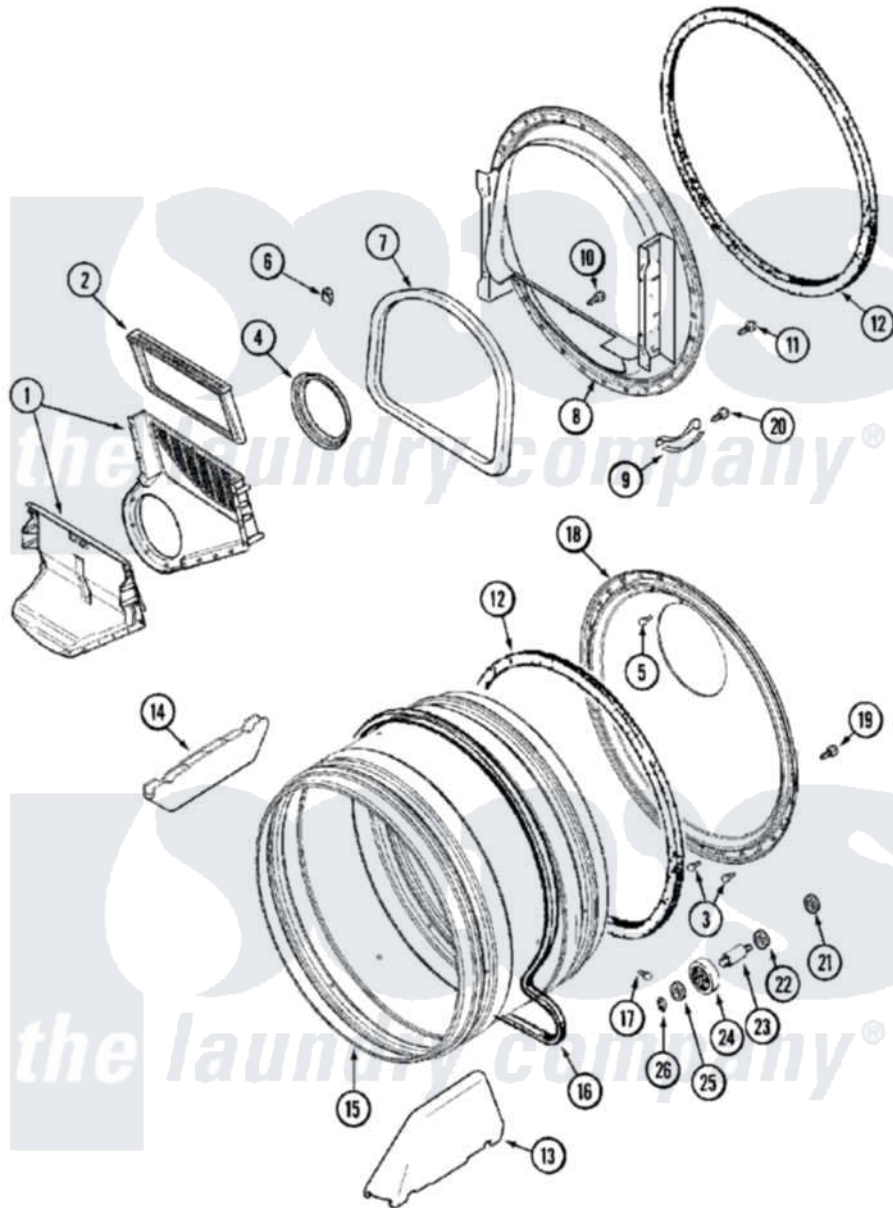

# Maytag MDE21PDDYW 06 - TUMBLER

Maytag Commercial Maytag MDE21PDDYW Dryer Parts Diagram 06 - TUMBLER  
 Click on the part number to view part

Item	Original Part Number	Replaced By	Status	Part Description
001	<a href="#">33001799</a>			Outlet Duct Assembly Note: Outlet Duct Assembly
002	<a href="#">33002790</a>			Lint Filter
003	<a href="#">210932</a>			Screw, No.8 X 9/16 Ctsk Note: Screw, Inlet Duct
004	<a href="#">33002560</a>			Seal, Blower
005	22001996	<a href="#">3370225</a>		Screw
006	<a href="#">Y310376</a>			Clip, Door Switch Harness
007	<a href="#">33001767</a>			Seal, Shroud
008	<a href="#">33001802</a>			Front, Tumbler
009	<a href="#">306508</a>			Tumbler Bearing Kit ---W
010	NLA		Not Available	SCREW, OUTLET DUCT (PHILLIPS)
011	33001855	<a href="#">33002917</a>		Screw, No.10-16
012	<a href="#">33001807</a>			Seal, Tumbler
013	33001756	<a href="#">33002032</a>		Baffle
014	<a href="#">33001755</a>			Baffle

015	33001794	<a href="#">33001889</a>	Tumbler
016	<a href="#">33002535</a>		V-Belt
017	33001788	<a href="#">33002973</a>	Screw, No.9-15 X 1.00 Hx WS
018	<a href="#">33002779</a>		Tumbler Back And Seal As-Pack
"	<a href="#">33003037</a>		Tumbler Back And Seal
019	<a href="#">22001995</a>		Screw Note: Screw, Tumbler Front And Shroud
020	<a href="#">210720</a>		Rivet, Bearing To Tumbler Fmt
021	<a href="#">33001443</a>		Nut, Hex
022	Y313347	<a href="#">312535</a>	Washer, Vault Mounting Brk.
023	Y312948	<a href="#">6-3129480</a>	Shaft- Tumbler
024	Y303373	<a href="#">12001541</a>	Drum Roller/Washer Assembly--W
025	<a href="#">312535</a>		Washer, Vault Mounting Brk.
026	410233	<a href="#">9703438</a>	Ring-Retrn