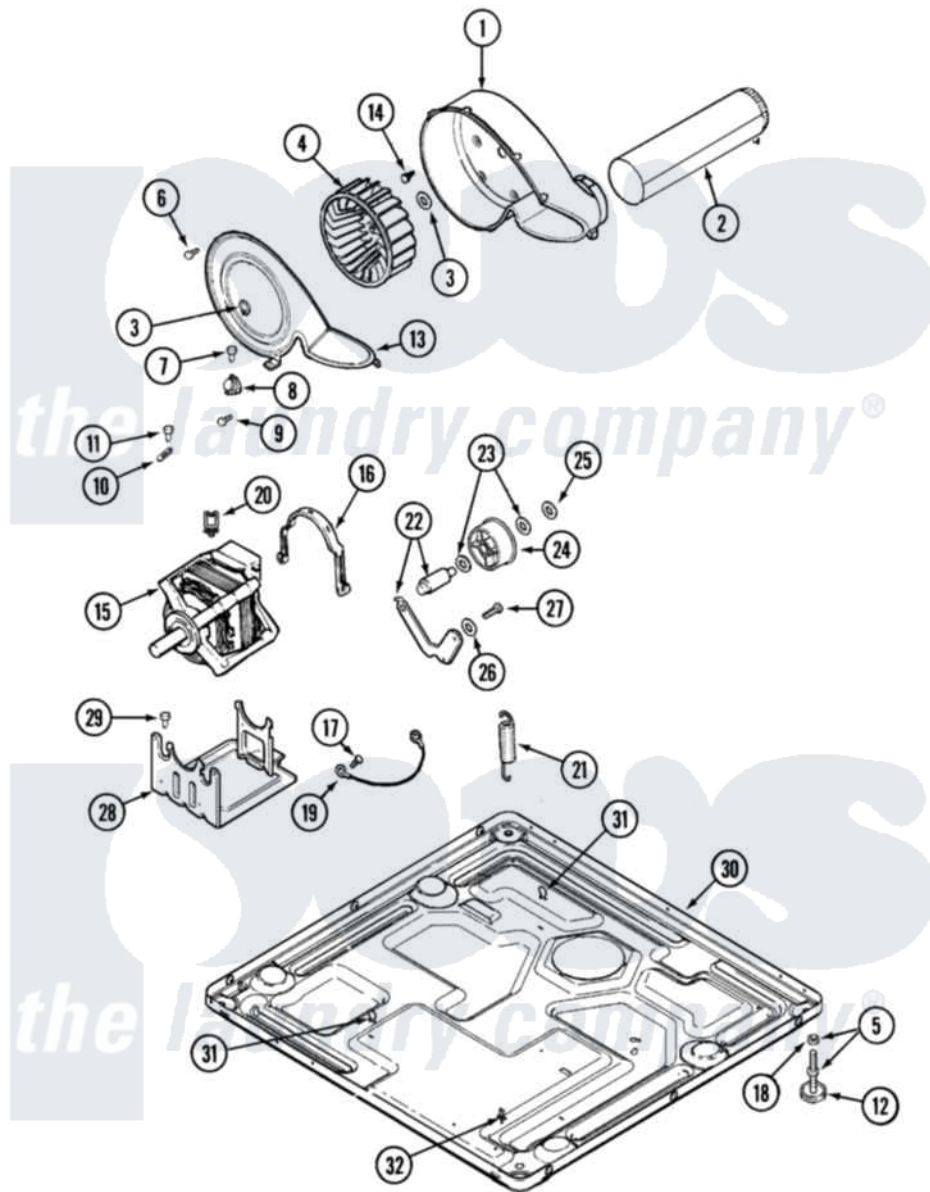

# Maytag MDE21PDDYW 08 - MOTOR DRIVE & BASE

Maytag Commercial Maytag MDE21PDDYW Dryer Parts Parts Diagram 08 - MOTOR DRIVE & BASE  
 Click on the part number to view part

Item	Original Part Number	Replaced By	Status	Part Description
001	<a href="#">33001789</a>			Housing, Blower
002	<a href="#">22001995</a>			Screw Note: Screw, Tumbler Front And Shroud
"	<a href="#">33001800</a>			Duct Assembly, Exhaust
003	410233	<a href="#">9703438</a>		Ring-Retrn
004	<a href="#">33002797</a>			Wheel, Blower
005	<a href="#">Y305086</a>			Adjustable Leg And Nut
006	33001855	<a href="#">33002917</a>		Screw, No.10-16
007	<a href="#">Y313561</a>			Screw---NA
008	<a href="#">303392</a>			Thermostat, Cycling
"	Y303391	<a href="#">33303391</a>		Thermostat, Cycling
009	22001996	<a href="#">3370225</a>		Screw
010	<a href="#">33001762</a>			Fuse, Thermal
011	NLA		Not Available	SCREW, THERMAL CUT-OFF
012	<a href="#">Y314137</a>			Foot, Rubber
013	<a href="#">33001837</a>			Cover, Thermostat
"	<a href="#">33002711</a>			Cover, Blower Housing