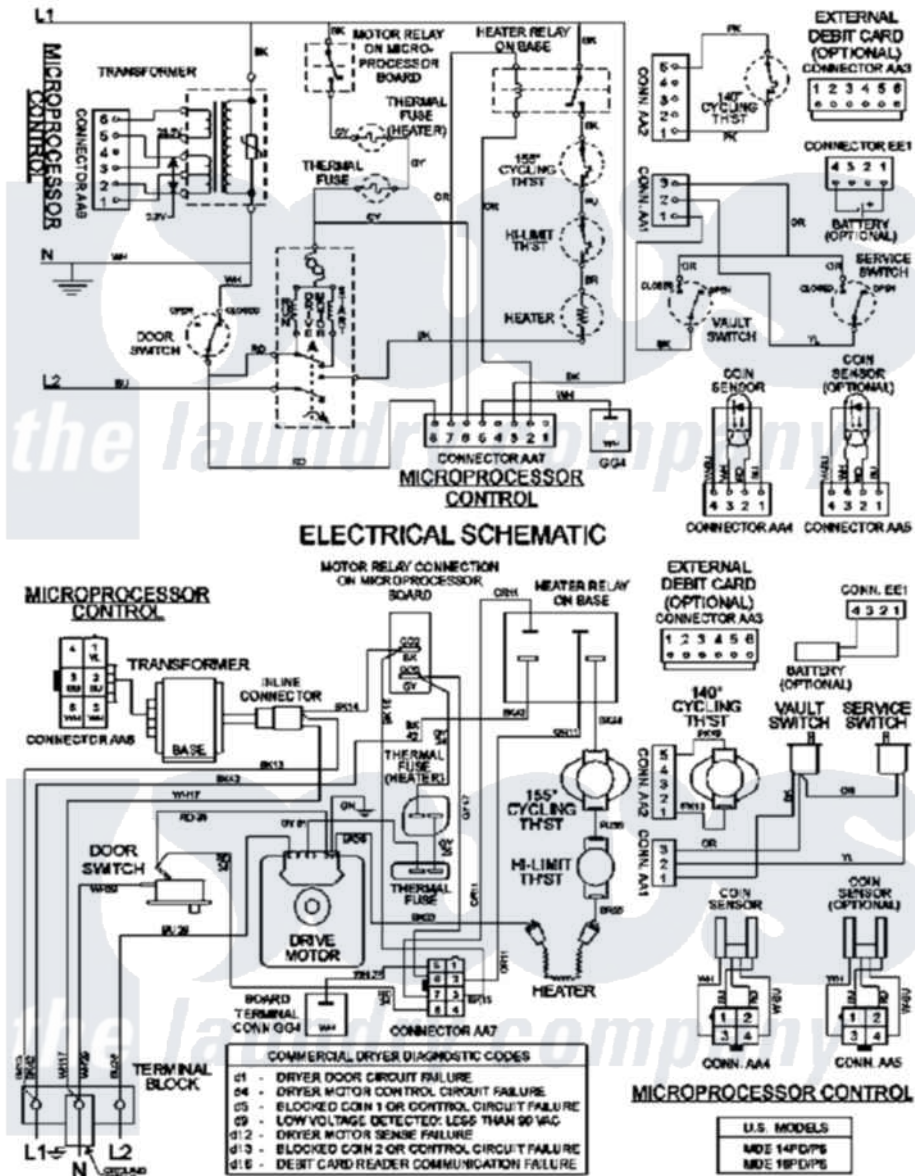

# Maytag MDE21PDDYW 09 - WIRING INFORMATION

Maytag [Commercial Maytag MDE21PDDYW Dryer Parts](#) Parts Diagram 09 - WIRING INFORMATION  
 Click on the part number to view part

Item	Original Part Number	Replaced By	Status	Part Description
001	NLA		Not Available	WIRING INFORMATION