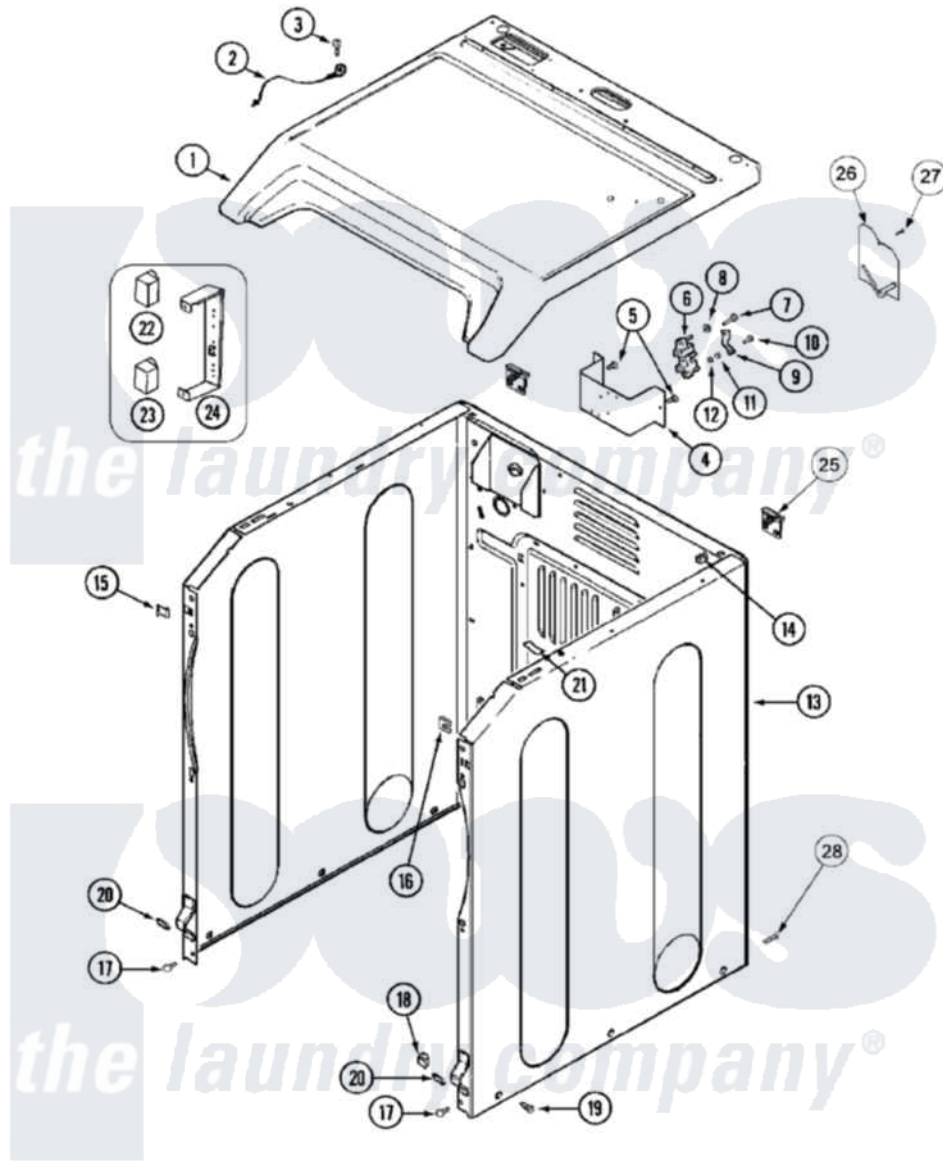

# Maytag MDE21PNAGW 02 - CABINET FRONT

Maytag [Commercial Maytag MDE21PNAGW Dryer Parts](#) Parts Diagram 02 - CABINET FRONT  
 Click on the part number to view part

Item	Original Part Number	Replaced By	Status	Part Description
001	<a href="#">33002627</a>			Cover, Top
002	<a href="#">205810</a>			Wire, Ground
003	<a href="#">211252</a>			Screw, Ground Wire
004	NLA		Not Available	BRACKET, TERMINAL BLOCK---NA
005	<a href="#">22001995</a>			Screw Note: Screw, Tumbler Front And Shroud
006	<a href="#">33002106</a>			Shield, Terminal Block
"	<a href="#">33002259</a>			Block, Terminal
007	<a href="#">Y312209</a>	<a href="#">W10001200</a>		Screw
008	<a href="#">Y311270</a>			Washer, Terminal Block
009	<a href="#">Y312184</a>			Strap, Grounding
010	NLA		Not Available	SCREW---NA
011	<a href="#">311484</a>	<a href="#">112432</a>		Nut
012	<a href="#">33002388</a>			Washer
013	<a href="#">22003639</a>			Cabinet Assembly
014	<a href="#">33002194</a>			Nut, Speed