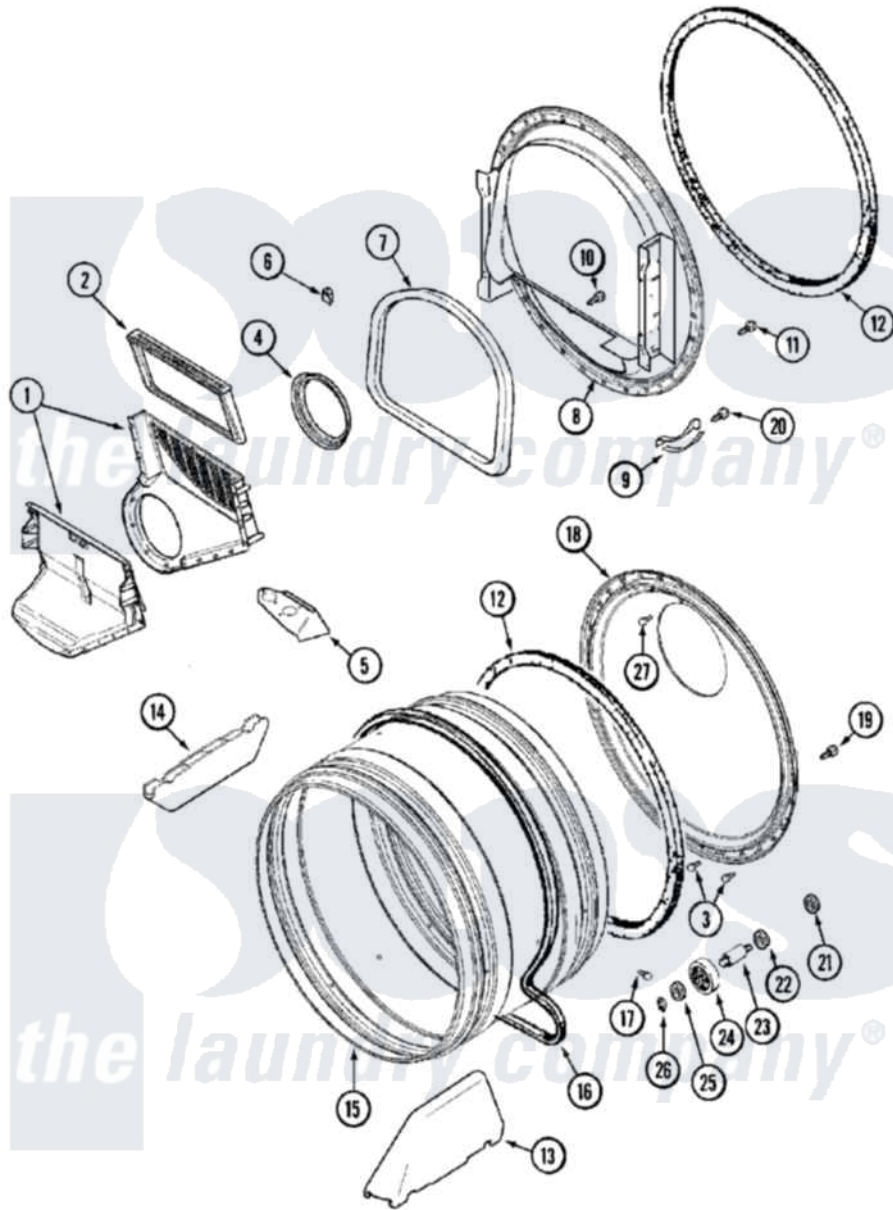

Maytag MDE21PNAGW 04 - TUMBLER

Maytag [Commercial Maytag MDE21PNAGW Dryer Parts](#) Parts Diagram 04 - TUMBLER
 Click on the part number to view part

Item	Original Part Number	Replaced By	Status	Part Description
001	33001799			Outlet Duct Assembly Note: Outlet Duct Assembly
002	33001804	33002790		Lint Filter
003	22002925	3370225		Screw
004	33002560			Seal, Blower
005	33001837			Cover, Thermostat
006	Y310376			Clip, Door Switch Harness
007	33002094			Seal, Door
008	33001802			Front, Tumbler
009	306508			Tumbler Bearing Kit ----W
010	NLA		Not Available	SCREW---NA
011	33001855	33002917		Screw, No.10-16
012	33001807			Seal, Tumbler
013	33001756	33002032		Baffle
014	33001755			Baffle
015	33001794	33001889		Tumbler
016	33002535			V-Belt

017	33001788	33002973	Screw, No.9-15 X 1.00 Hx WS
018	33001801		Back, Tumbler
019	33002190		SCrew, C BraCe, BraCket, Cabinet
020	210720		Rivet, Bearing To Tumbler Fmt
021	33001443		Nut, Hex
022	312535		Washer, Vault Mounting Brk.
023	Y312948	6-3129480	Shaft- Tumbler
024	12001541		Drum Roller/Washer Assembly--W
025	312535		Washer, Vault Mounting Brk.
026	410233	9703438	Ring-Retrn
027	210932		Screw, No.8 X 9/16 Ctsk Note: Screw, Inlet Duct