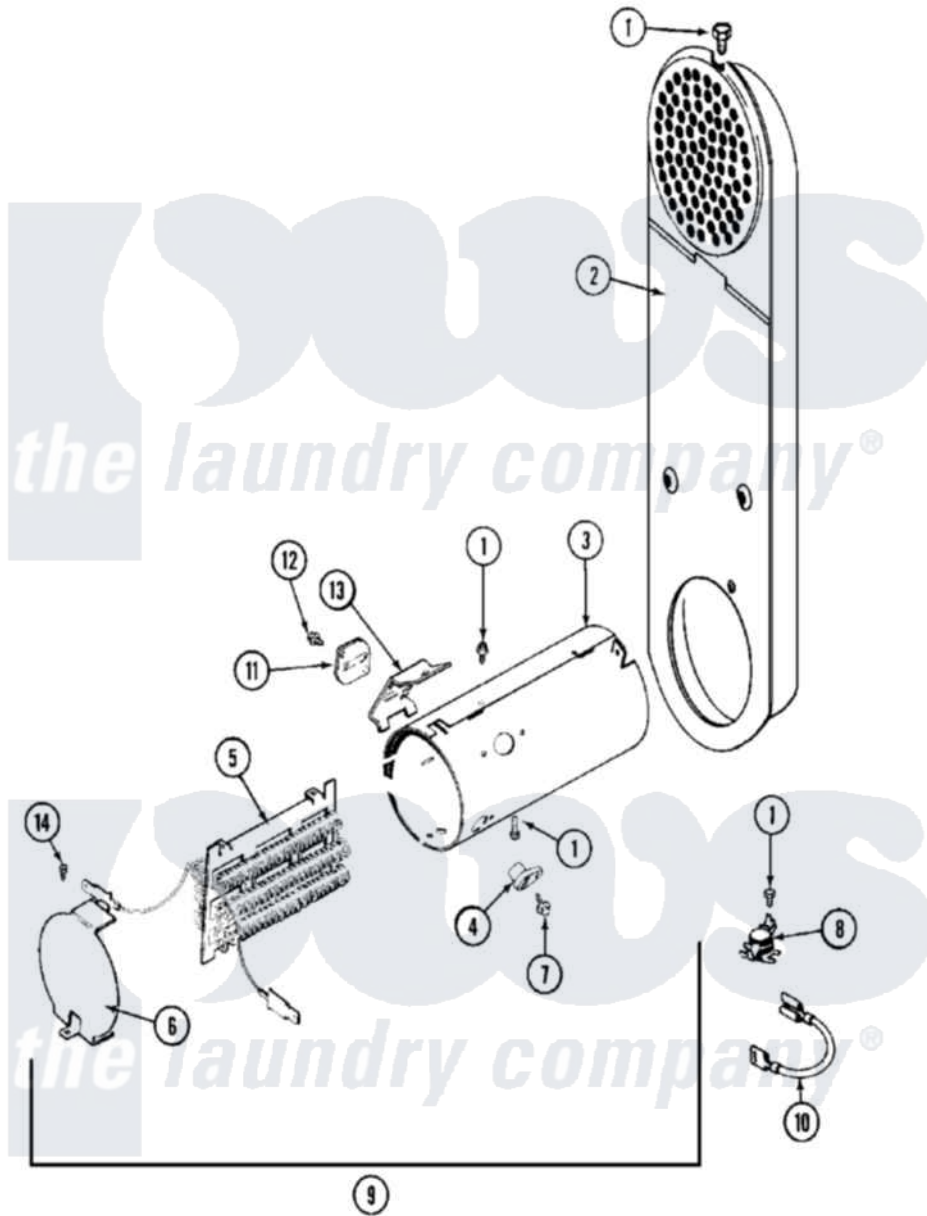

Maytag MDE21PNAGW 05 - ELECTRIC HEATER

Maytag Commercial Maytag MDE21PNAGW Dryer Parts Parts Diagram 05 - ELECTRIC HEATER
 Click on the part number to view part

Item	Original Part Number	Replaced By	Status	Part Description
001	33002046	693995		Screw, Hex Head
002	33001803	33003038		Assembly, Inlet Duct-Elec
003	314995			Enclosure, Heater
004	314998			Insulator, Terminal
005	307186	Y308615		Heater Sub-Assembly
006	314999			Shield, Radiant
007	NLA		Not Available	SCREW
008	303396			Thermostat, Hi-Limit
009	33002159			Heater Assembly 240
010	Y307173			Wire, Jumper
011	33002261			Fuse, Thermal
012	NLA		Not Available	SCREW
013	315346			Bracket, Thermal Fuse
014	33002046	693995		Screw, Hex Head
"	Y308590	W10116795		Heater