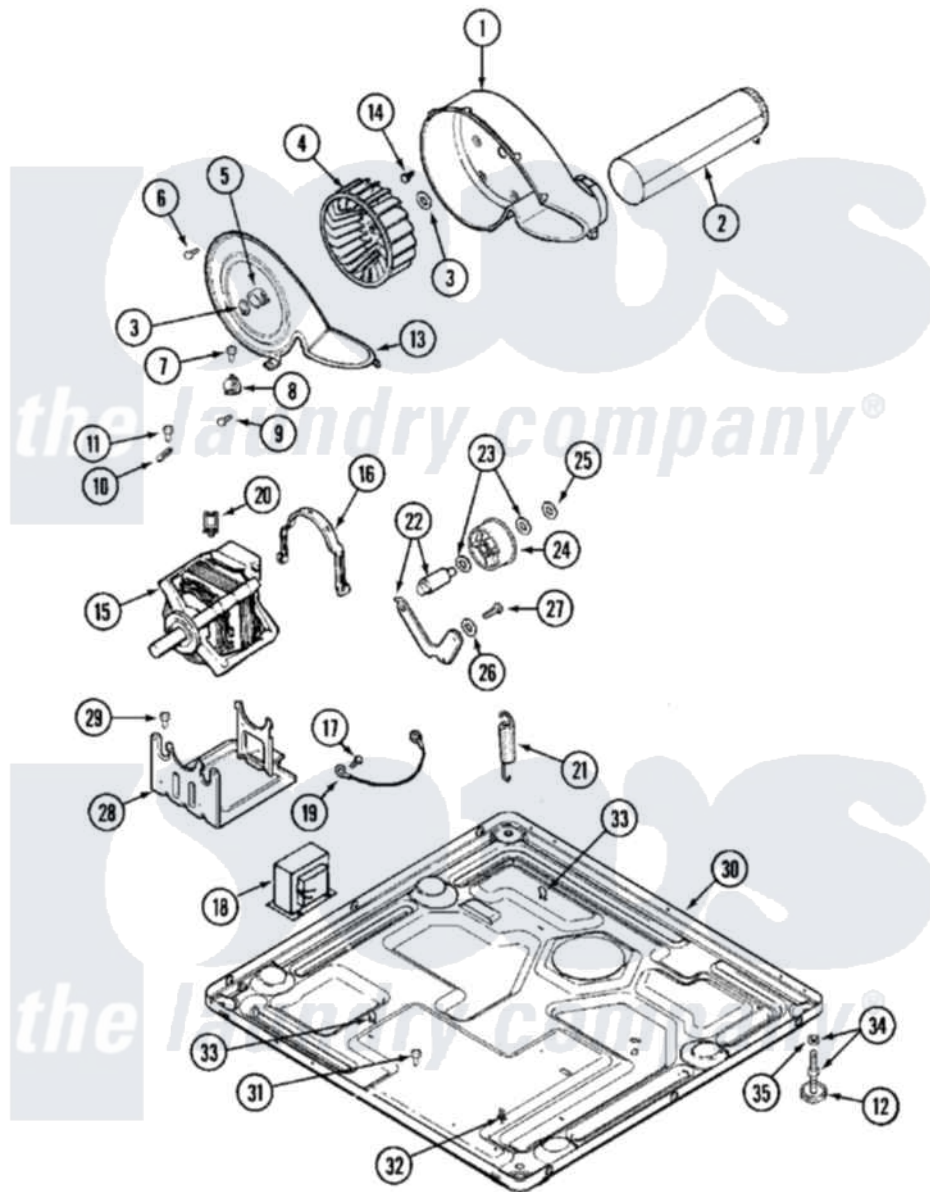

# Maytag MDE21PNAGW 06 - MOTOR DRIVE

Maytag Commercial Maytag MDE21PNAGW Dryer Parts Parts Diagram 06 - MOTOR DRIVE  
 Click on the part number to view part

Item	Original Part Number	Replaced By	Status	Part Description
001	<a href="#">33001789</a>			Housing, Blower
002	<a href="#">22001995</a>			Screw Note: Screw, Tumbler Front And Shroud
"	<a href="#">33001800</a>			Duct Assembly, Exhaust
003	410233	<a href="#">9703438</a>		Ring-Retrn
004	<a href="#">33001790</a>			Wheel, Blower
"	<a href="#">33002797</a>			Wheel, Blower
005	<a href="#">312967</a>			Clamp, Blower Housing
006	33001855	<a href="#">33002917</a>		Screw, No.10-16
007	<a href="#">Y313561</a>			Screw----NA
008	<a href="#">303392</a>			Thermostat, Cycling
"	Y303391	<a href="#">33303391</a>		Thermostat, Cycling
009	22002925	<a href="#">3370225</a>		Screw
010	<a href="#">33001762</a>			Fuse, Thermal
011	NLA		Not Available	SCREW
012	<a href="#">Y314137</a>			Foot, Rubber
013	<a href="#">33002711</a>			Cover, Blower Housing