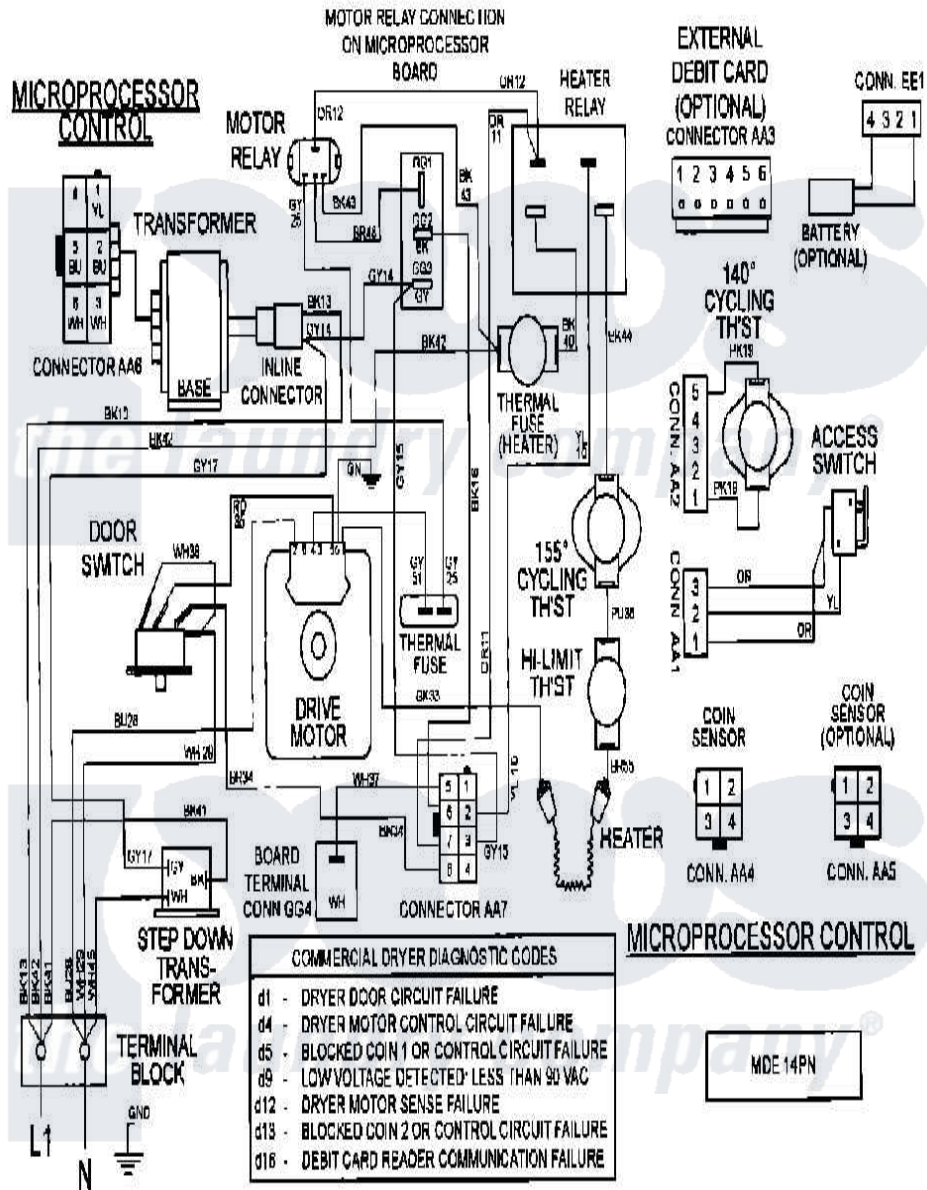

Maytag MDE21PNAGW 07 - WIRING INFORMATION

Maytag [Commercial Maytag MDE21PNAGW Dryer Parts](#) Parts Diagram 07 - WIRING INFORMATION
 Click on the part number to view part

Item	Original Part Number	Replaced By	Status	Part Description
001	NLA		Not Available	WIRING INFORMATION