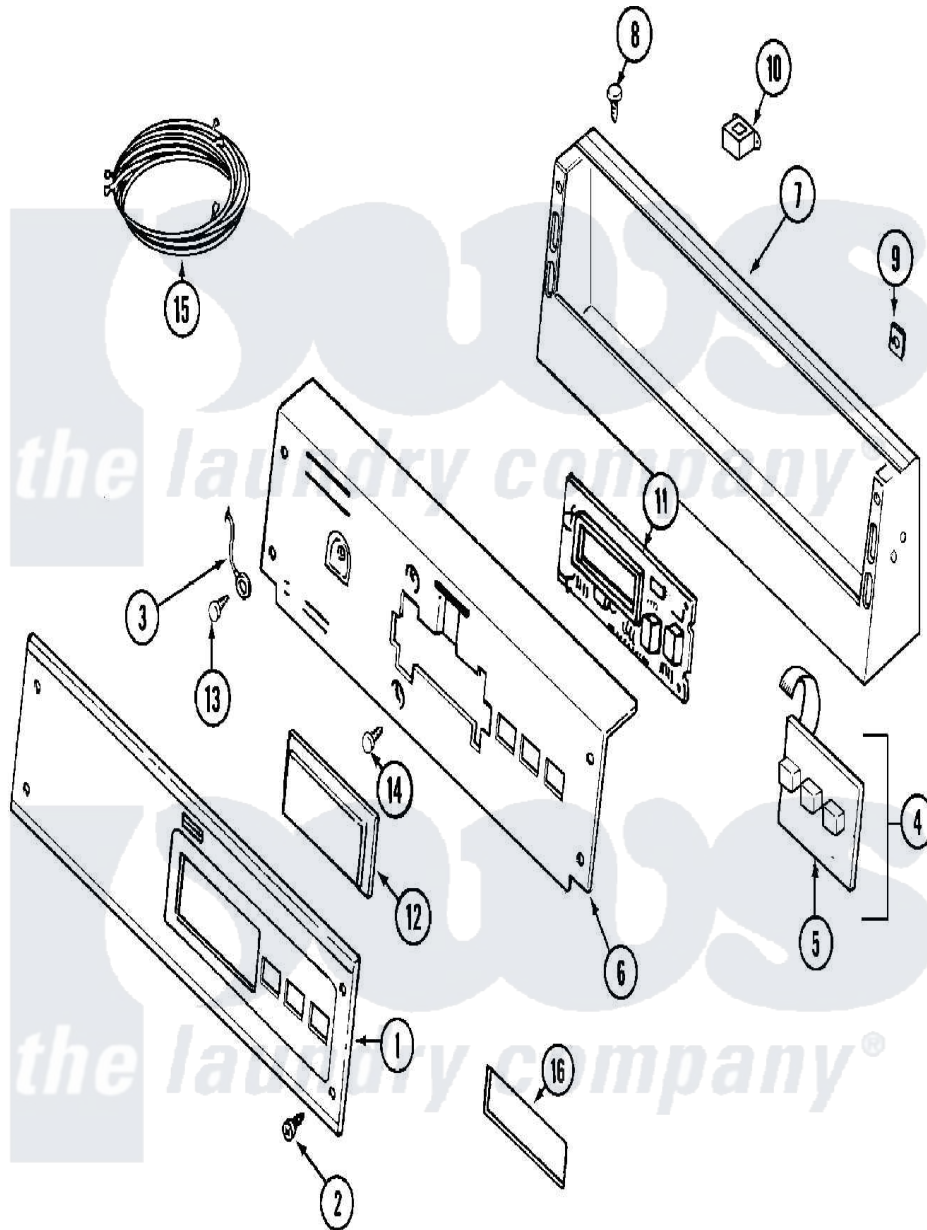

Maytag MDE21PNAYW 01 - CONTROL PANEL

Maytag [Commercial Maytag MDE21PNAYW Dryer Parts](#) Parts Diagram 01 - CONTROL PANEL
 Click on the part number to view part

Item	Original Part Number	Replaced By	Status	Part Description
001	33002668			Control Panel
002	215506			Screw, Control Panel Overlay
003	22001959			Wire, Ground
004	215527	W10140652		Screw, 6-20 X 1/2
"	306694			Backup Plate With Switch
005	215517	W10131113		Push Button
006	22001511	22002954		Deflector, Water
"	33002523			Bracket, Back
007	22003101			Console
008	22001996	3370225		Screw
009	215003			Fastener, Panel And Bracket
010	211251			Screw, Transformer
"	22001419			Nut, Transformer
"	22001960			Transformer
011	33001204			Stand-Off, Ccontrol Board
"	33001746	W10130081		Control Board

"	912077		Locknut, Reader Harness
012	22001962	W10131114	Cover, Display
013	211252		Screw, Ground Wire
014	215526		Screw, Circuit Board
015	22003818		Wire Harness
"	33001856		Reader Harness Kit
"	33001878		Wire Harness, Main
016	22001976		Bezel
017	33002090		Harness, Service
018	33002671		Use And Care Manual