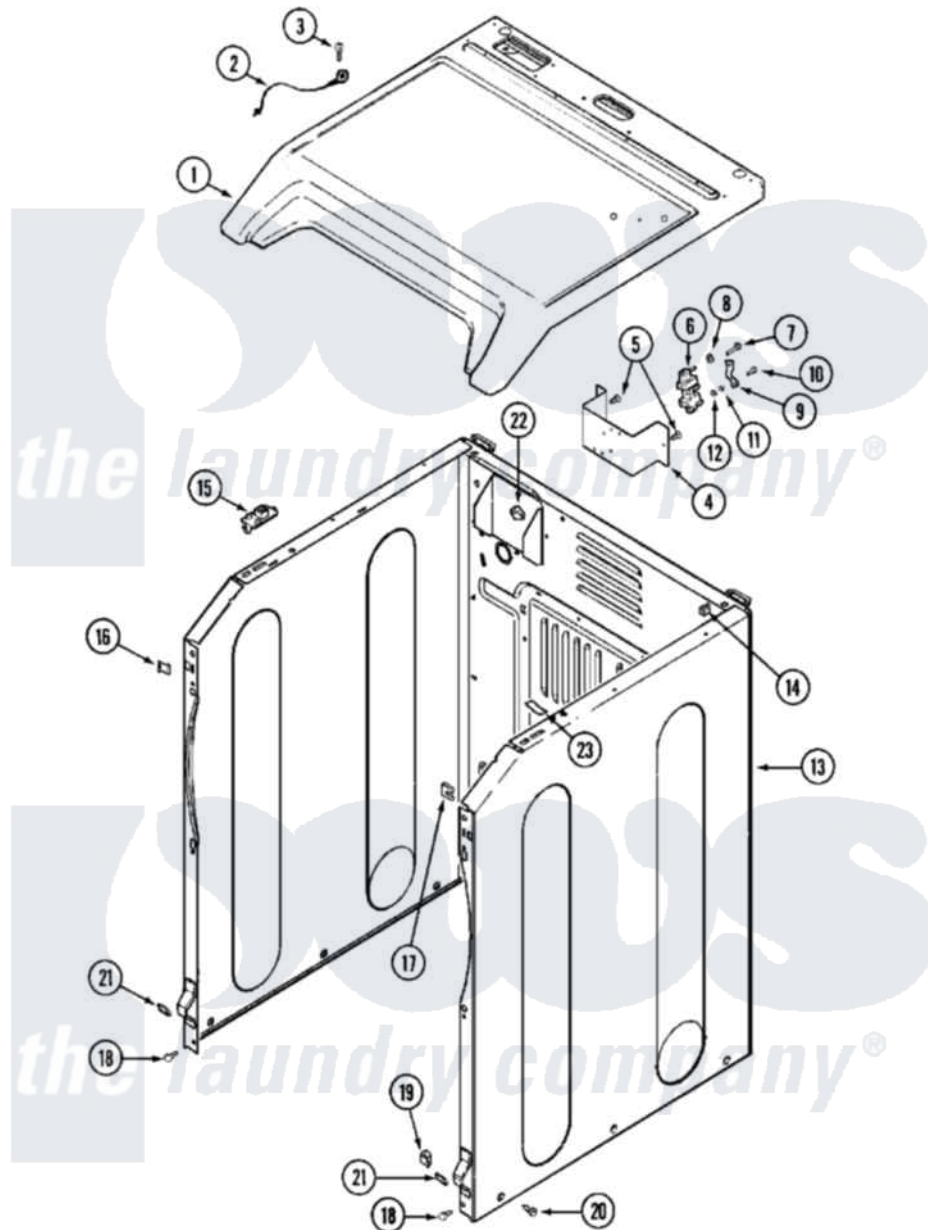

Maytag MDE21PNAYW 02 - CABINET-FRONT

Maytag Commercial Maytag MDE21PNAYW Dryer Parts Parts Diagram 02 - CABINET-FRONT
 Click on the part number to view part

Item	Original Part Number	Replaced By	Status	Part Description
001	33002627			Cover, Top
002	22001959			Wire, Ground
003	210186	3370225		Screw
004	NLA		Not Available	BRACKET, TERMINAL BLOCK---NA
005	22001995			Screw Note: Screw, Tumbler Front And Shroud
006	33001244			Block, Terminal
007	Y312209	W10001200		Screw
008	Y311270			Washer, Terminal Block
009	Y312184			Strap, Grounding
010	NLA		Not Available	SCREW, GROUND STRAP
011	311484	112432		Nut
012	311093			Washer, Terminal Connection
013	NLA		Not Available	CABINET ASSY (WHT-AS PK)
014	310933	33002194		Nut, Speed

015	33001872	33002891	Pin, Locator
016	22002049		Clip Note: Clip, Front Panel
017	213280	204439	Screw And Fstner Assembly
018	22001995		Screw Note: Screw, Tumbler Front And Shroud
019	22003298		Retainer, Wire
"	Y310376		Clip, Door Switch Harness
020	22003409	213007	Xfor Cabinet See Cabinet, Back
021	213280	204439	Screw And Fstner Assembly
"	22002239		Clip, Front Panel
022	33002073	Y310376	Clip, Door Switch Harness
023	33001836		Strap, Top Cover Support