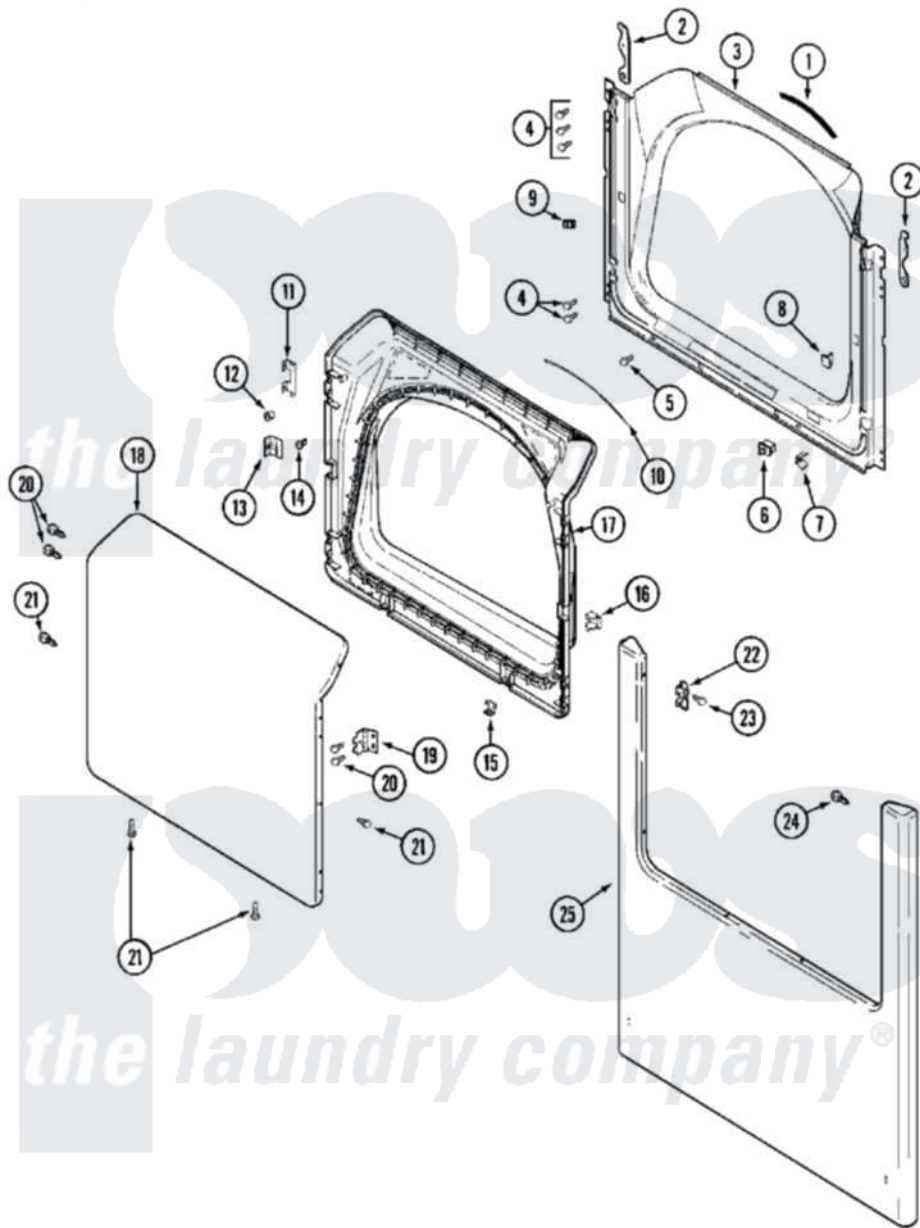

Maytag MDE21PNAYW 03 - DOOR

Maytag [Commercial Maytag MDE21PNAYW Dryer Parts](#) Parts Diagram 03 - DOOR
 Click on the part number to view part

Item	Original Part Number	Replaced By	Status	Part Description
001	33001767			Seal, Shroud
002	22002247	33002597		Hook, Security
003	33001778			Shroud
004	22001995			Screw Note: Screw, Tumbler Front And Shroud
005	33001768			Screw, Shroud Note: Screw, Shroud And Outlet Duct
006	33001509	W10169313		Switch-Dor
007	33001760			Bracket, Hinge
008	33001768			Screw, Shroud Note: Screw, Shroud And Outlet Duct
009	Y304578	LA-1003		Door Catch Kit
010	33002094			Seal, Door
011	22002038			Clip, Door
012	33001771			Bushing, Inner Door
013	33001793			Bracket, Strike
014	33001761			Strike, Door

015	22002039		Clip, Door
016	33001763		Plug, Inner Door
017	22002039		Clip, Door
"	22002063		Screw No.8-18AB Wafer Head
"	22002300	9740848	Screw, Mixing Valve Mounting
"	33002544		Door, Inner W/Seal
018	22003785		Door, Outer
019	33001759		Hinge, Door
020	22002062	98006631	Screw
021	22002063		Screw No.8-18AB Wafer Head
022	33001764		Cover, Hinge Hole
023	33001846		Screw, Hinge Hole Cover
024	22002243		Screw, Front Panel And Hinge
"	22002244		Clip, Grounding
025	22002239		Clip, Front Panel
"	22002241	22002836	Panel, Front