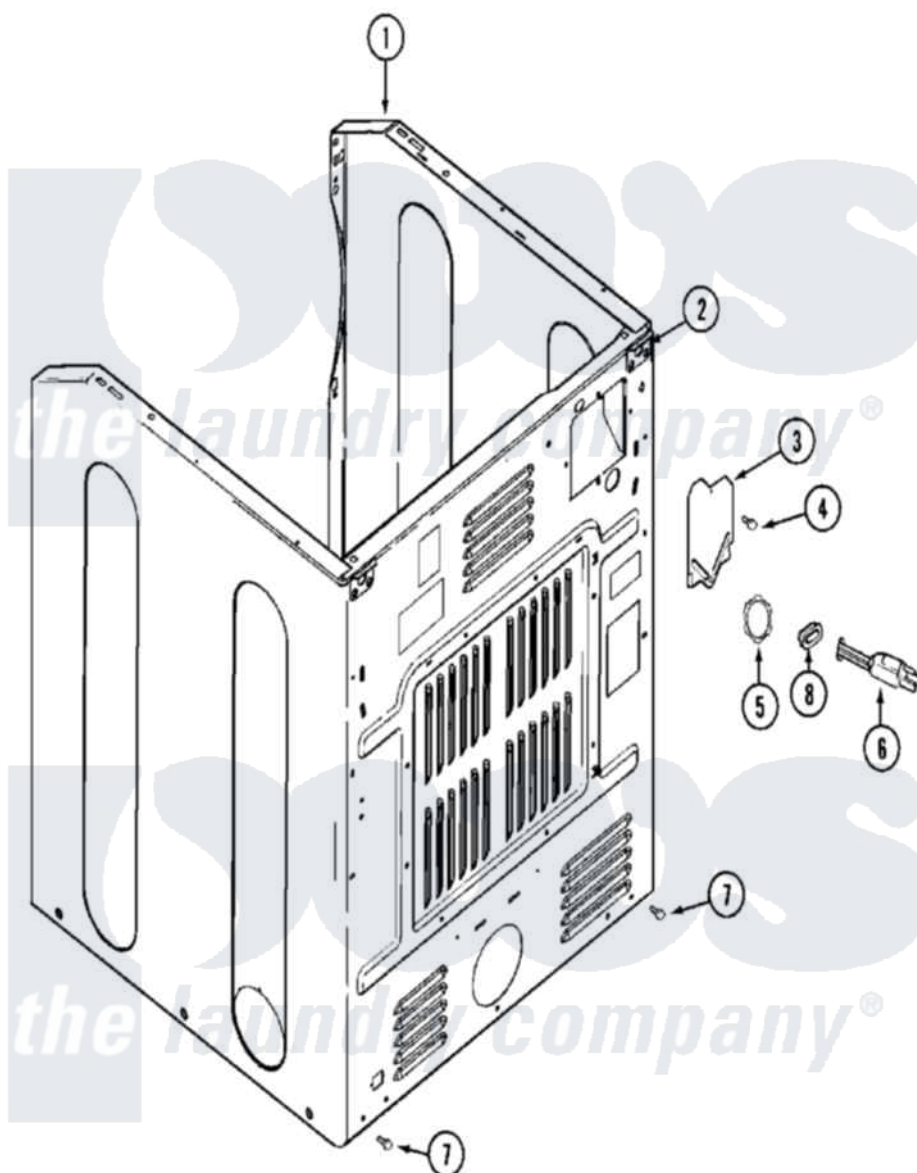

# Maytag MDE21PNAYW 04 - CABINET-REAR

Maytag [Commercial Maytag MDE21PNAYW Dryer Parts](#) Parts Diagram 04 - CABINET-REAR  
 Click on the part number to view part

Item	Original Part Number	Replaced By	Status	Part Description
001	<a href="#">33002668</a>			Control Panel
002	<a href="#">22001995</a>			Screw Note: Screw, Tumbler Front And Shroud
"	22003367	<a href="#">22004095</a>		Hinge, Plastic
003	<a href="#">33001795</a>			Cover, Terminal Block
004	<a href="#">22001995</a>			Screw Note: Screw, Tumbler Front And Shroud
005	<a href="#">33001425</a>			Locknut, Eared For Canadian
006	<a href="#">22003062</a>			Cord, Power
"	305168	<a href="#">33002916</a>		Power Cord, Canadian 240V
007	<a href="#">22001995</a>			Screw Note: Screw, Tumbler Front And Shroud
008	33002053	<a href="#">211881</a>		Grommet, Cord Part Not Used-Gas Models Only