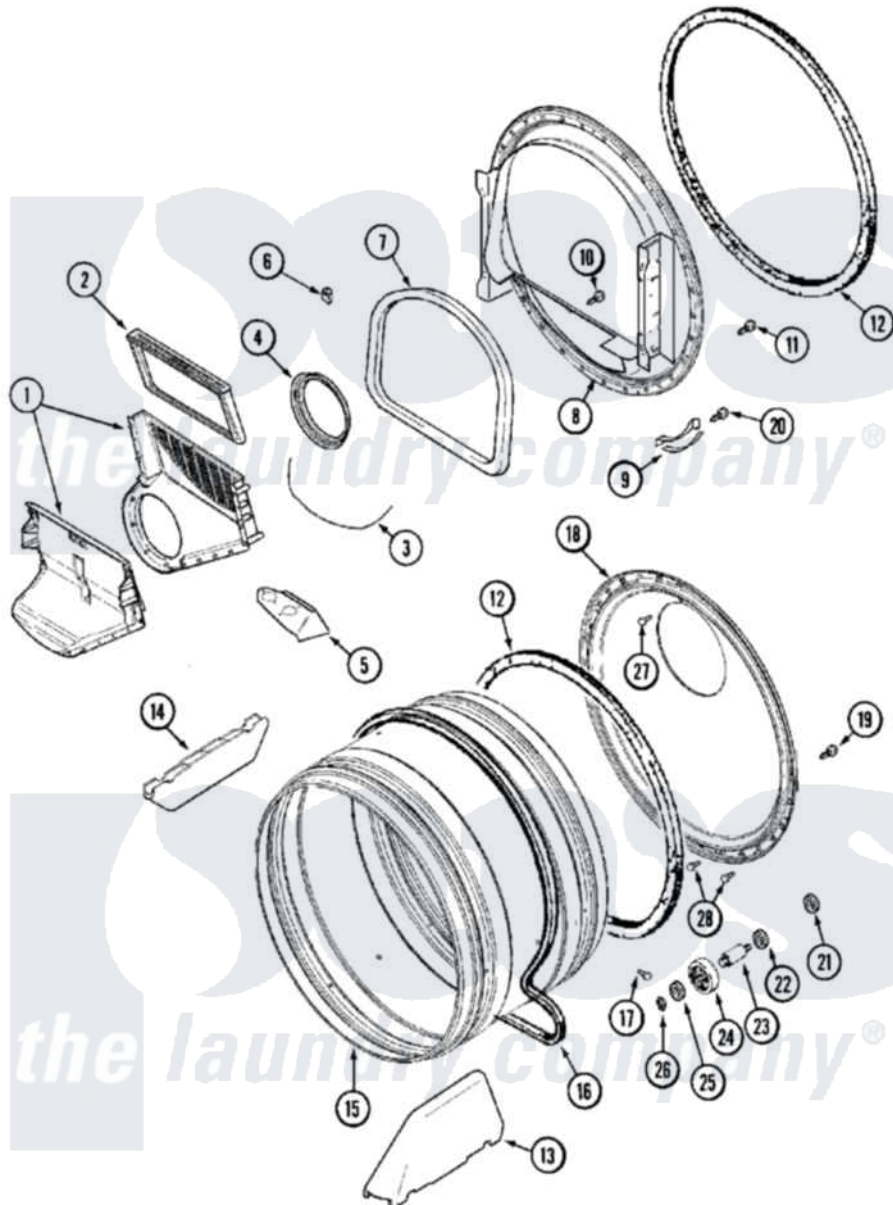

# Maytag MDE21PNAYW 05 - TUMBLER

Maytag [Commercial Maytag MDE21PNAYW Dryer Parts](#) Parts Diagram 05 - TUMBLER  
 Click on the part number to view part

Item	Original Part Number	Replaced By	Status	Part Description
001	<a href="#">33001799</a>			Outlet Duct Assembly Note: Outlet Duct Assembly
002	33001804	<a href="#">33002790</a>		Lint Filter
003	NLA		Not Available	SEAL, OUTLET DUCT
004	33001758	<a href="#">33002560</a>		Seal, Blower
005	<a href="#">33001837</a>			Cover, Thermostat
006	<a href="#">Y310376</a>			Clip, Door Switch Harness
007	<a href="#">33001767</a>			Seal, Shroud
008	<a href="#">33001802</a>			Front, Tumbler
009	<a href="#">306508</a>			Tumbler Bearing Kit ----W
010	NLA		Not Available	SCREW, OUTLET DUCT (PHILLIPS)
011	33001855	<a href="#">33002917</a>		Screw, No.10-16
012	<a href="#">33001807</a>			Seal, Tumbler
013	33001756	<a href="#">33002032</a>		Baffle
014	<a href="#">33001755</a>			Baffle
015	33001794	<a href="#">33001889</a>		Tumbler

016	33001777	<a href="#">33002535</a>	V-Belt
017	33001788	<a href="#">33002973</a>	Screw, No.9-15 X 1.00 Hx WS
018	<a href="#">33001801</a>		Back, Tumbler
019	<a href="#">33002190</a>		SCrew, C BraCe, BraCket, Cabinet
020	<a href="#">210720</a>		Rivet, Bearing To Tumbler Fmt
021	<a href="#">33001443</a>		Nut, Hex
022	Y313347	<a href="#">312535</a>	Washer, Vault Mounting Brk.
023	Y312948	<a href="#">6-3129480</a>	Shaft- Tumbler
024	Y303373	<a href="#">12001541</a>	Drum Roller/Washer Assembly--W
025	<a href="#">312535</a>		Washer, Vault Mounting Brk.
026	410233	<a href="#">9703438</a>	Ring-Retr
027	<a href="#">210932</a>		Screw, No.8 X 9/16 Ctsk Note: Screw, Inlet Duct
028	22001996	<a href="#">3370225</a>	Screw