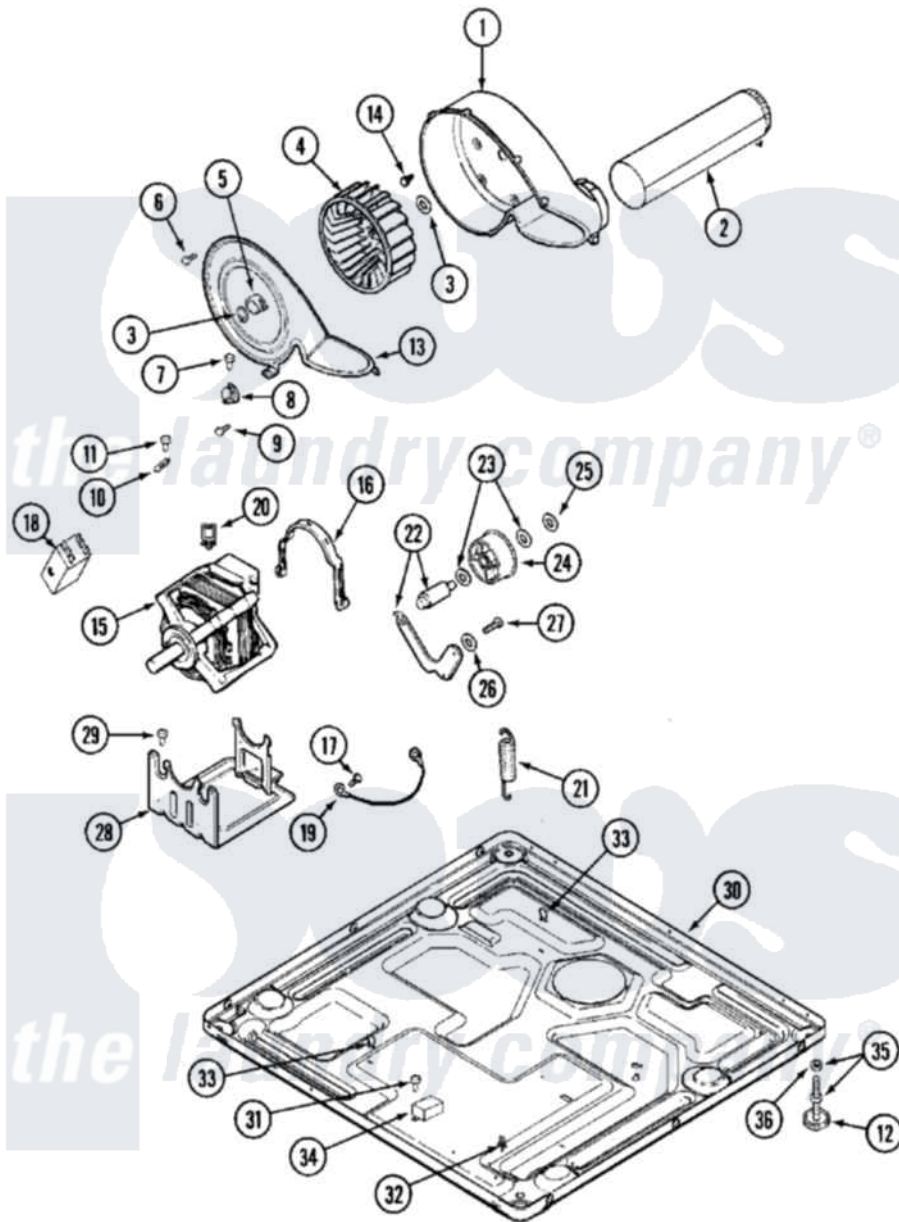

# Maytag MDE21PNAYW 07 - MOTOR DRIVE

Maytag Commercial Maytag MDE21PNAYW Dryer Parts Parts Diagram 07 - MOTOR DRIVE  
 Click on the part number to view part

Item	Original Part Number	Replaced By	Status	Part Description
001	<a href="#">33001789</a>			Housing, Blower
002	<a href="#">22001995</a>			Screw Note: Screw, Tumbler Front And Shroud
"	<a href="#">33001800</a>			Duct Assembly, Exhaust
003	410233	<a href="#">9703438</a>		Ring-Retrn
004	<a href="#">33001790</a>			Wheel, Blower
"	<a href="#">33002797</a>			Wheel, Blower
005	<a href="#">312967</a>			Clamp, Blower Housing
006	33001855	<a href="#">33002917</a>		Screw, No.10-16
007	<a href="#">Y313561</a>			Screw----NA
008	<a href="#">303392</a>			Thermostat, Cycling
"	<a href="#">33303391</a>			Thermostat, Cycling
009	22001996	<a href="#">3370225</a>		Screw
010	<a href="#">33001762</a>			Fuse, Thermal
011	NLA		Not Available	SCREW, THERMAL CUT-OFF
012	<a href="#">Y314137</a>			Foot, Rubber
013	33001796	<a href="#">33002711</a>		Cover, Blower Housing