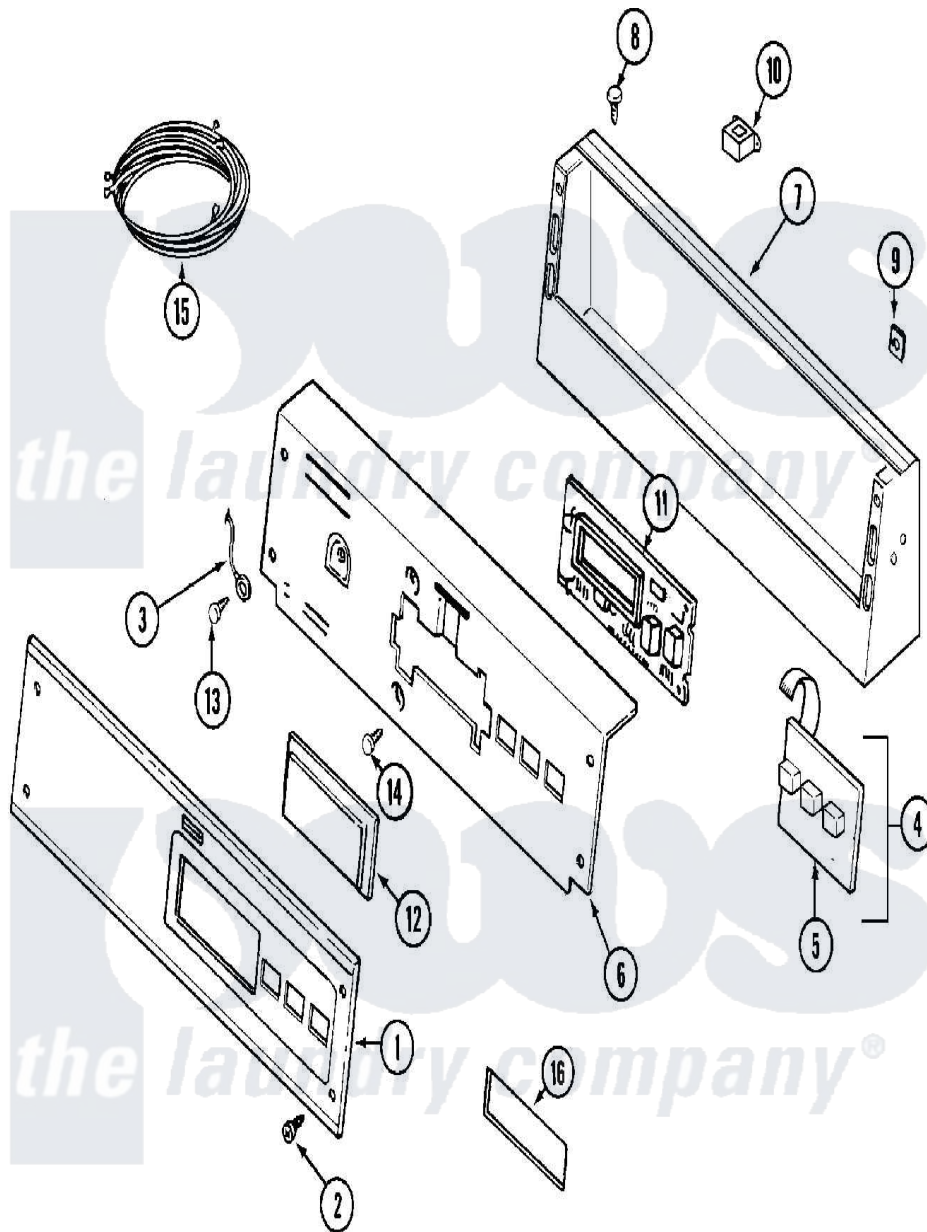

Maytag MDE21PNAZW 01 - CONTROL PANEL

Maytag [Commercial Maytag MDE21PNAZW Dryer Parts](#) Parts Diagram 01 - CONTROL PANEL
 Click on the part number to view part

Item	Original Part Number	Replaced By	Status	Part Description
001	33002668			Control Panel
002	215506			Screw, Control Panel Overlay
003	22001959			Wire, Ground
004	215527	W10140652		Screw, 6-20 X 1/2
"	306694			Backup Plate With Switch
005	215517	W10131113		Push Button
006	22001511	22002954		Deflector, Water
"	33002523			Bracket, Back
007	22003101			Console
008	22001996	3370225		Screw
009	215003			Fastener, Panel And Bracket
010	211251			Screw, Transformer
"	22001419			Nut, Transformer
"	22001960			Transformer
011	33001204			Stand-Off, Ccontrol Board
"	33001746	W10130081		Control Board

"	912077		Locknut, Reader Harness
012	22001962	W10131114	Cover, Display
013	211252		Screw, Ground Wire
014	215526		Screw, Circuit Board
015	33001856		Reader Harness Kit
"	33001878		Wire Harness, Main
016	22001976		Bezel
017	33002090		Harness, Service
018	33002671		Use And Care Manual