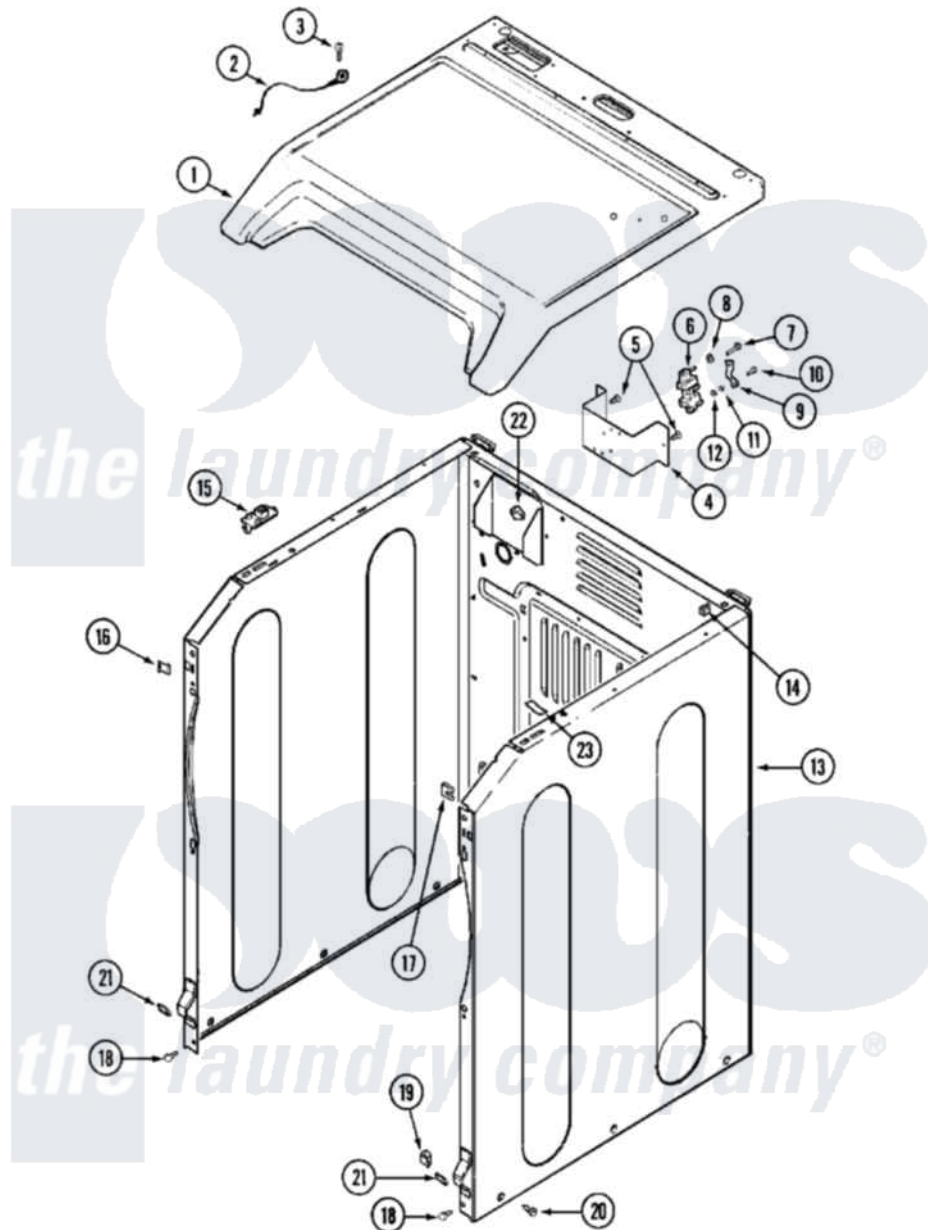

Maytag MDE21PNAZW 02 - CABINET-FRONT

Maytag [Commercial Maytag MDE21PNAZW Dryer Parts](#) Parts Diagram 02 - CABINET-FRONT
 Click on the part number to view part

Item	Original Part Number	Replaced By	Status	Part Description
001	33002627			Cover, Top
002	22001959			Wire, Ground
003	210186	3370225		Screw
004	NLA		Not Available	BRACKET, TERMINAL BLOCK---NA
005	22001995			Screw Note: Screw, Tumbler Front And Shroud
006	33001244			Block, Terminal
007	Y312209	W10001200		Screw
008	Y311270			Washer, Terminal Block
009	Y312184			Strap, Grounding
010	NLA		Not Available	SCREW, GROUND STRAP
011	311484	112432		Nut
012	311093			Washer, Terminal Connection
013	NLA		Not Available	CABINET ASSY (WHT-AS PK)
014	310933	33002194		Nut, Speed

015	33001872	33002891	Pin, Locator
016	22002049		Clip Note: Clip, Front Panel
017	213280	204439	Screw And Fstner Assembly
018	22001995		Screw Note: Screw, Tumbler Front And Shroud
019	Y310376		Clip, Door Switch Harness
020	22003409	213007	Xfor Cabinet See Cabinet, Back
021	213280	204439	Screw And Fstner Assembly
"	22002239		Clip, Front Panel
022	33002073	Y310376	Clip, Door Switch Harness
023	33001836		Strap, Top Cover Support