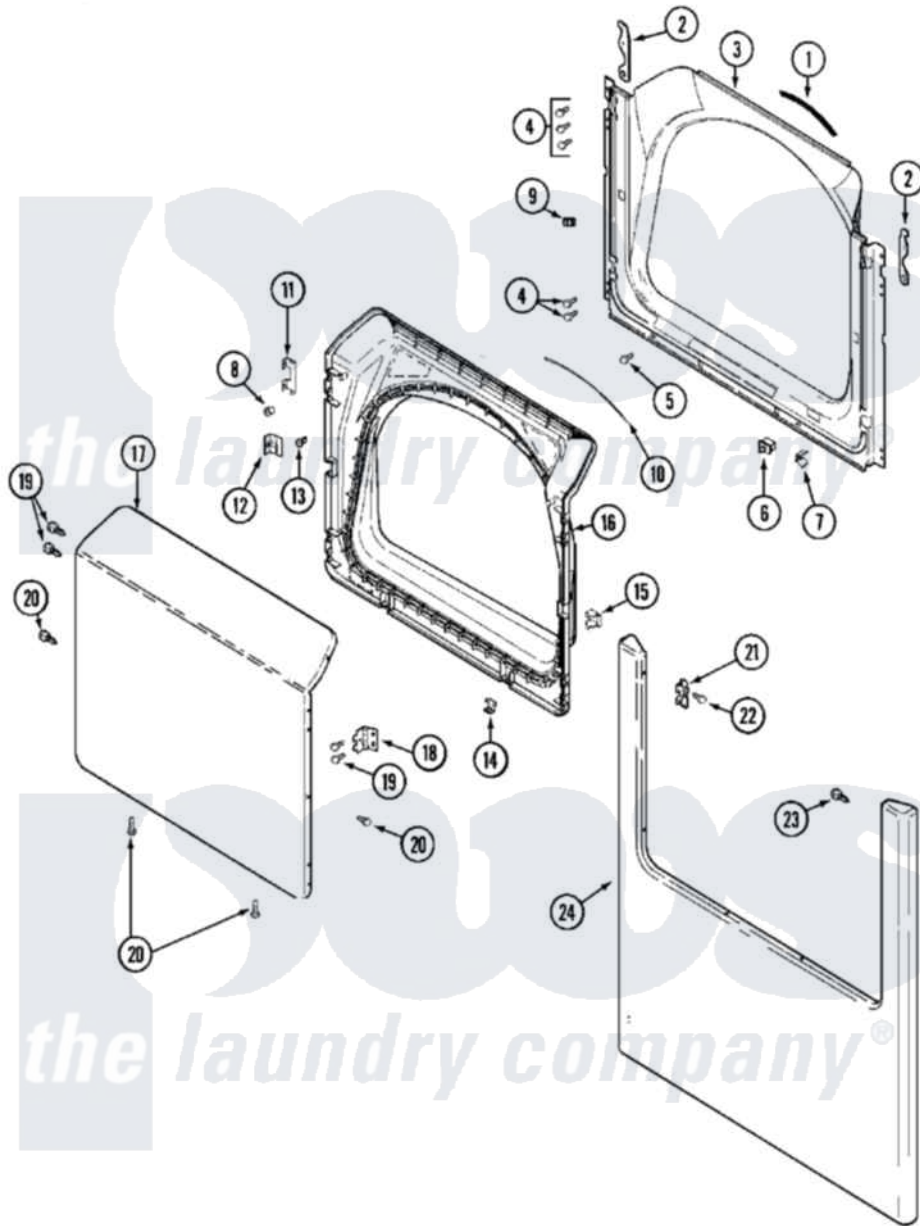

Maytag MDE21PNAZW 03 - DOOR

Maytag [Commercial Maytag MDE21PNAZW Dryer Parts](#) Parts Diagram 03 - DOOR
 Click on the part number to view part

Item	Original Part Number	Replaced By	Status	Part Description
001	33001767			Seal, Shroud
002	22002247	33002597		Hook, Security
003	33001778			Shroud
004	22001995			Screw Note: Screw, Tumbler Front And Shroud
005	33001768			Screw, Shroud Note: Screw, Shroud And Outlet Duct
006	33001509	W10169313		Switch-Dor
007	33001760			Bracket, Hinge
008	22002239			Clip, Front Panel
"	22002241	22002836		Panel, Front
009	Y304578	LA-1003		Door Catch Kit
010	33002094			Seal, Door
011	22002038			Clip, Door
012	33001771			Bushing, Inner Door
013	33001793			Bracket, Strike
014	33001761			Strike, Door

015	22002039		Clip, Door
016	33001763		Plug, Inner Door
017	22002039		Clip, Door
"	22002063		Screw No.8-18AB Wafer Head
"	33002544		Door, Inner W/Seal
018	22003785		Door, Outer
019	33001759		Hinge, Door
020	22002062	98006631	Screw
021	22002063		Screw No.8-18AB Wafer Head
022	33001764		Cover, Hinge Hole
023	33001846		Screw, Hinge Hole Cover
024	22002243		Screw, Front Panel And Hinge
"	22002244		Clip, Grounding