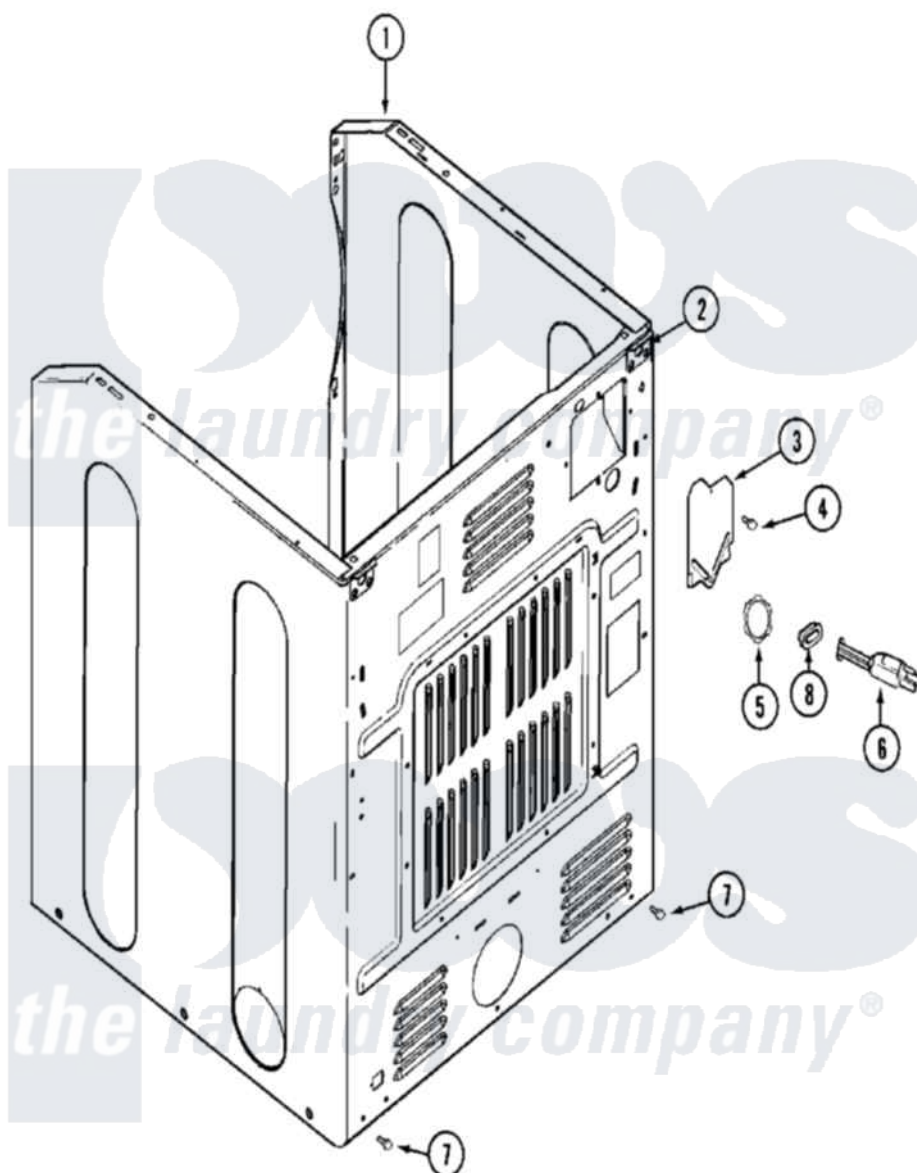

# Maytag MDE21PNAZW 04 - CABINET-REAR

Maytag [Commercial Maytag MDE21PNAZW Dryer Parts](#) Parts Diagram 04 - CABINET-REAR  
 Click on the part number to view part

Item	Original Part Number	Replaced By	Status	Part Description
001	<a href="#">33002626</a>			Cabinet, Assembly
002	<a href="#">22001995</a>			Screw Note: Screw, Tumbler Front And Shroud
"	22003367	<a href="#">22004095</a>		Hinge, Plastic
003	<a href="#">33001795</a>			Cover, Terminal Block
004	<a href="#">22001995</a>			Screw Note: Screw, Tumbler Front And Shroud
005	<a href="#">33001425</a>			Locknut, Eared For Canadian
006	305168	<a href="#">33002916</a>		Power Cord, Canadian 240V
007	<a href="#">22001995</a>			Screw Note: Screw, Tumbler Front And Shroud
008	33002053	<a href="#">211881</a>		Grommet, Cord Part Not Used- Gas Models Only