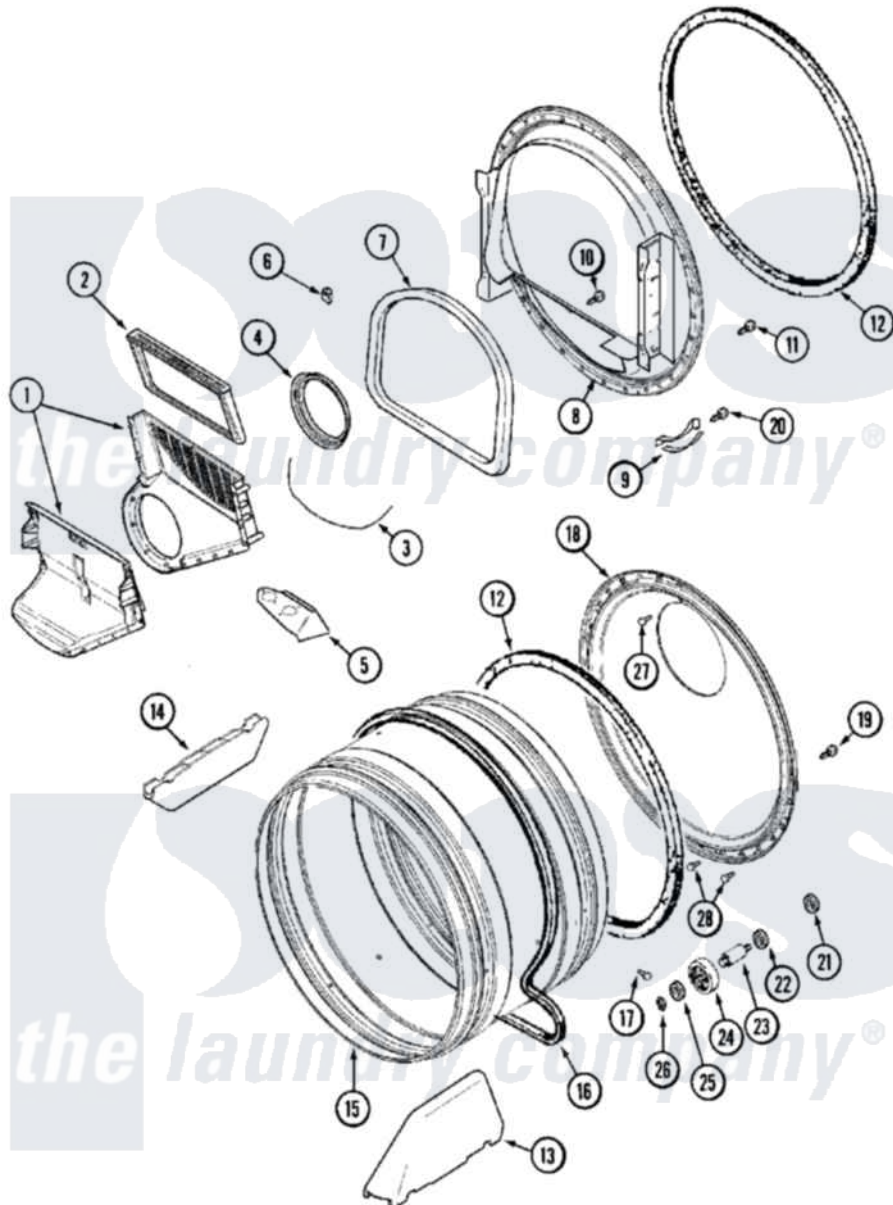

Maytag MDE21PNAZW 05 - TUMBLER

Maytag [Commercial Maytag MDE21PNAZW Dryer Parts](#) Parts Diagram 05 - TUMBLER
 Click on the part number to view part

Item	Original Part Number	Replaced By	Status	Part Description
001	33001799			Outlet Duct Assembly Note: Outlet Duct Assembly
002	33001804	33002790		Lint Filter
003	NLA		Not Available	SEAL, OUTLET DUCT
004	33001758	33002560		Seal, Blower
005	33001837			Cover, Thermostat
006	Y310376			Clip, Door Switch Harness
007	33001767			Seal, Shroud
008	33001802			Front, Tumbler
009	306508			Tumbler Bearing Kit ----W
010	NLA		Not Available	SCREW, OUTLET DUCT (PHILLIPS)
011	33001855	33002917		Screw, No.10-16
012	33001807			Seal, Tumbler
013	33001756	33002032		Baffle
014	33001755			Baffle
015	33001794	33001889		Tumbler

016	33001777	33002535	V-Belt
017	33001788	33002973	Screw, No.9-15 X 1.00 Hx WS
018	33001801		Back, Tumbler
019	33002190		SCrew, C BraCe, BraCket, Cabinet
020	210720		Rivet, Bearing To Tumbler Fmt
021	33001443		Nut, Hex
022	Y313347	312535	Washer, Vault Mounting Brk.
023	Y312948	6-3129480	Shaft- Tumbler
024	Y303373	12001541	Drum Roller/Washer Assembly--W
025	312535		Washer, Vault Mounting Brk.
026	410233	9703438	Ring-Retrn
027	210932		Screw, No.8 X 9/16 Ctsk Note: Screw, Inlet Duct
028	22001996	3370225	Screw