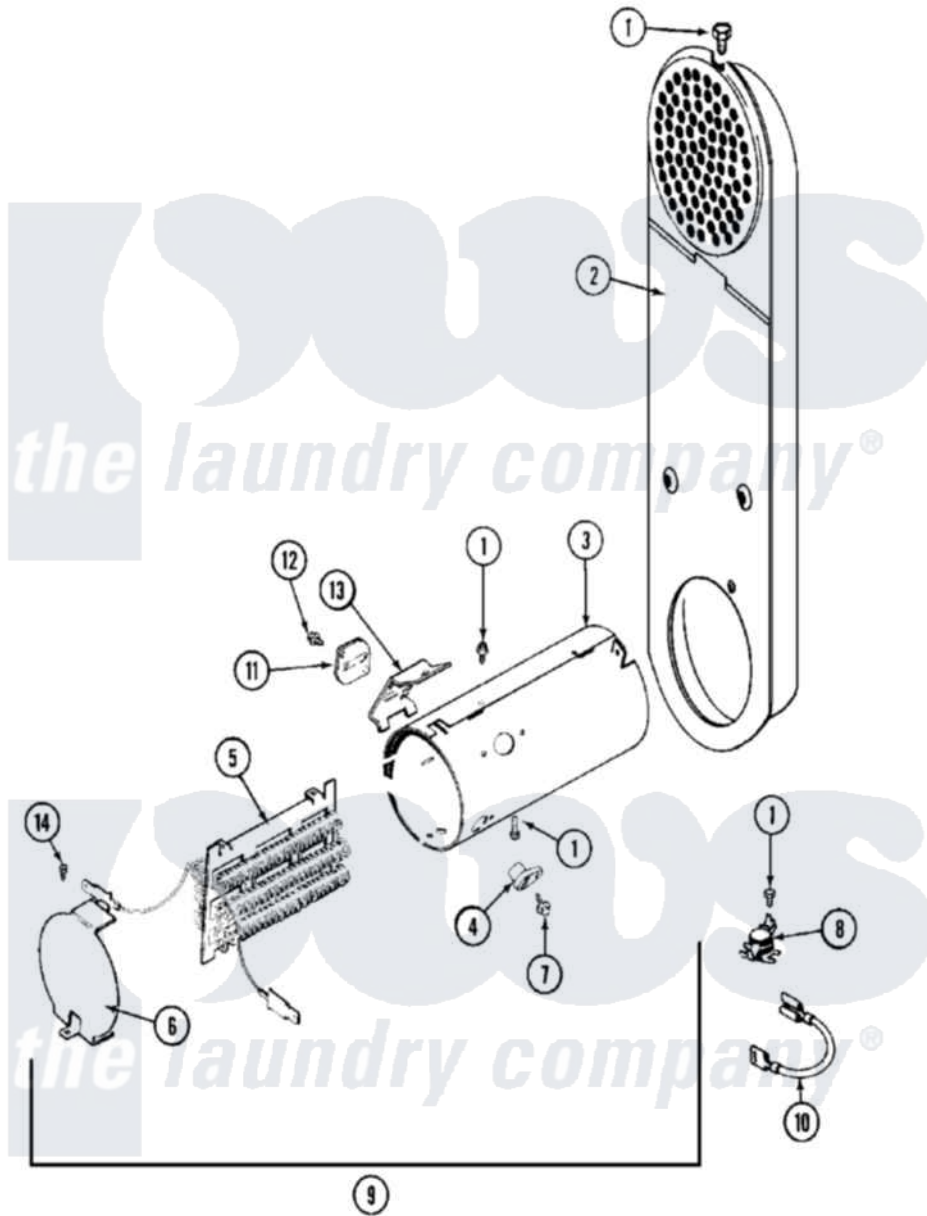

Maytag MDE21PNAZW 06 - HEATER

Maytag Commercial Maytag MDE21PNAZW Dryer Parts Parts Diagram 06 - HEATER
 Click on the part number to view part

Item	Original Part Number	Replaced By	Status	Part Description
001	211294	90767		Screw, 8A X 3/8 HeX Washer Head Tapping
002	33001803	33003038		Assembly, Inlet Duct-Elec
003	314995			Enclosure, Heater
004	314998			Insulator, Terminal
005	307184	Y308612		Heater Sub-Assembly
006	314999			Shield, Radiant
007	NLA		Not Available	SCREW, TERMINAL INSULATOR
008	303396			Thermostat, Hi-Limit
009	307178			Heater Assembly
010	Y307173			Wire, Jumper
011	307473			Fuse, Thermal
012	NLA		Not Available	SCREW, THERMAL FUSE
013	315346			Bracket, Thermal Fuse
014	33002046	693995		Screw, Hex Head
015	Y308590	W10116795		Heater