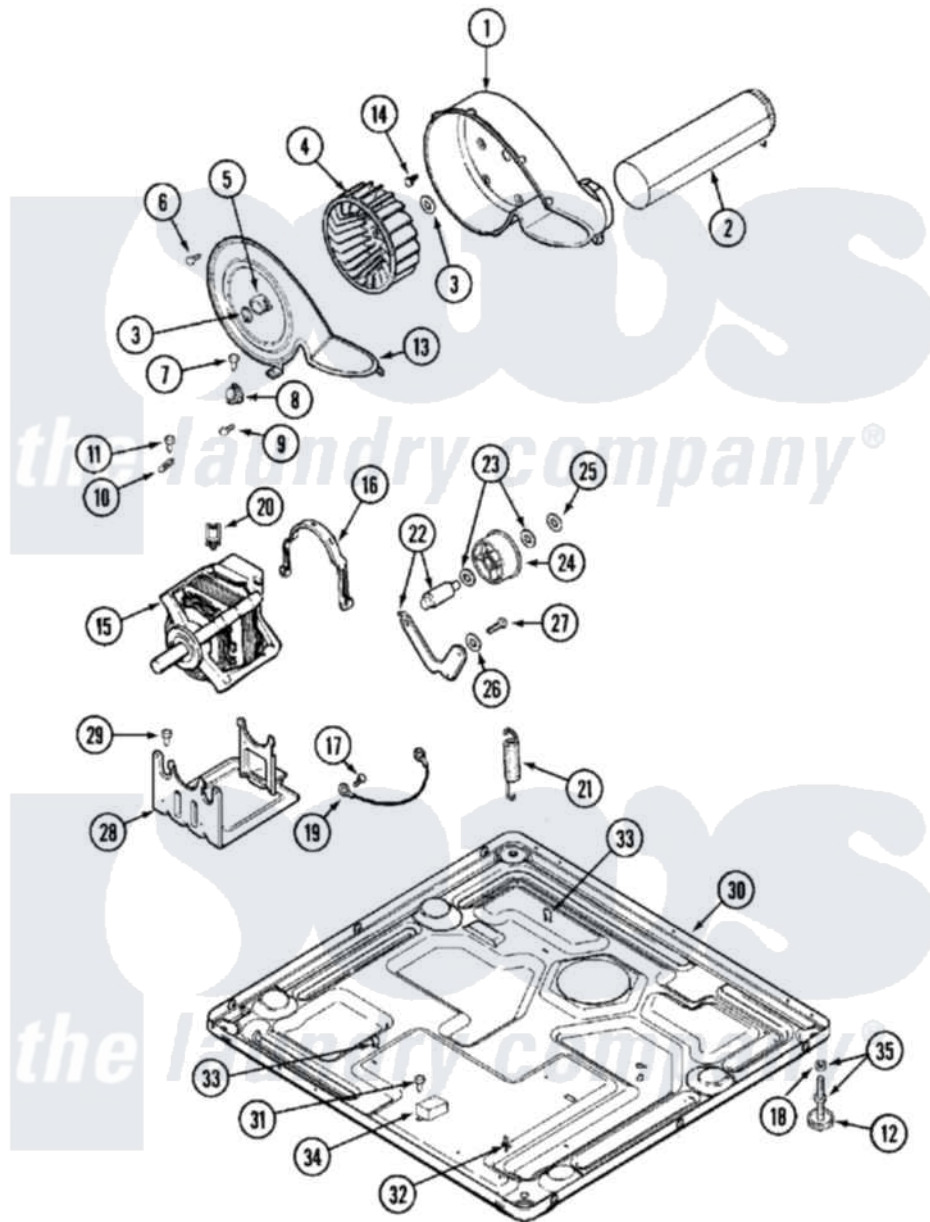

Maytag MDE21PNAZW 07 - MOTOR DRIVE

Maytag Commercial Maytag MDE21PNAZW Dryer Parts Parts Diagram 07 - MOTOR DRIVE
 Click on the part number to view part

Item	Original Part Number	Replaced By	Status	Part Description
001	33001789			Housing, Blower
002	22001995			Screw Note: Screw, Tumbler Front And Shroud
"	33001800			Duct Assembly, Exhaust
003	410233	9703438		Ring-Retrn
004	33001790			Wheel, Blower
"	33002797			Wheel, Blower
005	312967			Clamp, Blower Housing
006	33001855	33002917		Screw, No.10-16
007	Y313561			Screw----NA
008	303392			Thermostat, Cycling
"	33303391			Thermostat, Cycling
009	22001996	3370225		Screw
010	33001762			Fuse, Thermal
011	NLA		Not Available	SCREW, THERMAL CUT-OFF
012	Y314137			Foot, Rubber
013	33001796	33002711		Cover, Blower Housing

014	314818	1163839	Screw
015	33002478		Motor
"	33002795		Motor, Drive 60Hz
016	Y015825		Clip, Motor To Motor Support
017	910343	488234	Screw 8-32 X 1/4
018	Y052740	62739	Nut, Lock
019	901220		Ground Wire
020	Y310376		Clip, Door Switch Harness
021	33002157		Grommet
"	33002460	33002459	Assembly, Spring And Plug
"	33002461		Plug For Spring
022	33001782	6-3705180	Idler Arm
023	Y312527		Washer, Idler Shaft
024	33001783	6-3700340	Bearing- I
025	312958	354987	Ring, Retaining
026	315772		Sleeve, Idler Arm
027	Y014874		Screw, Idler Arm And Sleeve
028	Y313561		Screw----NA
"	33002466	33002817	Motor Support, Offset
029	Y313561		Screw----NA
030	NLA	Not Available	BASE, (LWR)----NA
031	22001078	3177991	Screw
032	315471	22003298	Retainer, Wire
033	410490		Spring, Retainer Wire Harness
034	306199		Relay, Heater
035	Y305086		Adjustable Leg And Nut