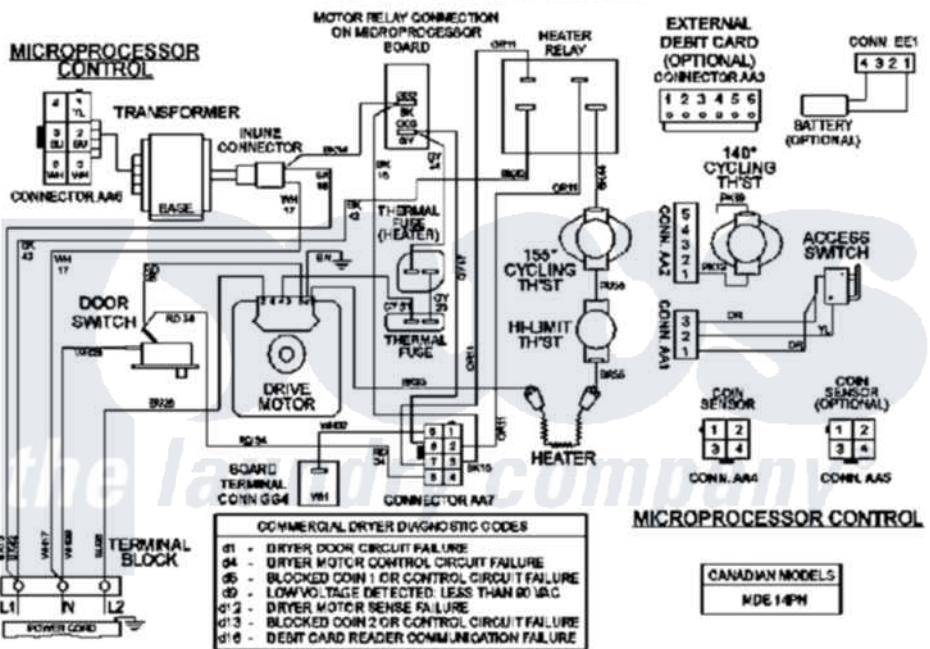

# Maytag MDE21PNAZW 08 - WIRING INFORMATION

## ELECTRICAL SCHEMATIC

Maytag [Commercial Maytag MDE21PNAZW Dryer Parts](#) Parts Diagram 08 - WIRING INFORMATION  
 Click on the part number to view part

Item	Original Part Number	Replaced By	Status	Part Description
001	NLA		Not Available	WIRING INFORMATION