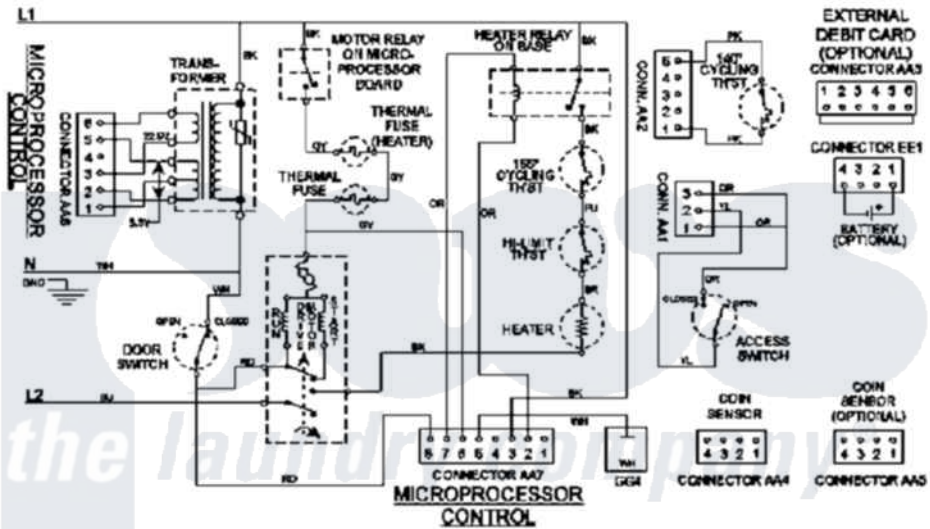

# Maytag MDE21PNAZW 08 - WIRING INFORMATION

## ELECTRICAL SCHEMATIC

Maytag [Commercial Maytag MDE21PNAZW Dryer Parts](#) Parts Diagram 08 - WIRING INFORMATION  
 Click on the part number to view part

Item	Original Part Number	Replaced By	Status	Part Description
001	NLA		Not Available	WIRING INFORMATION