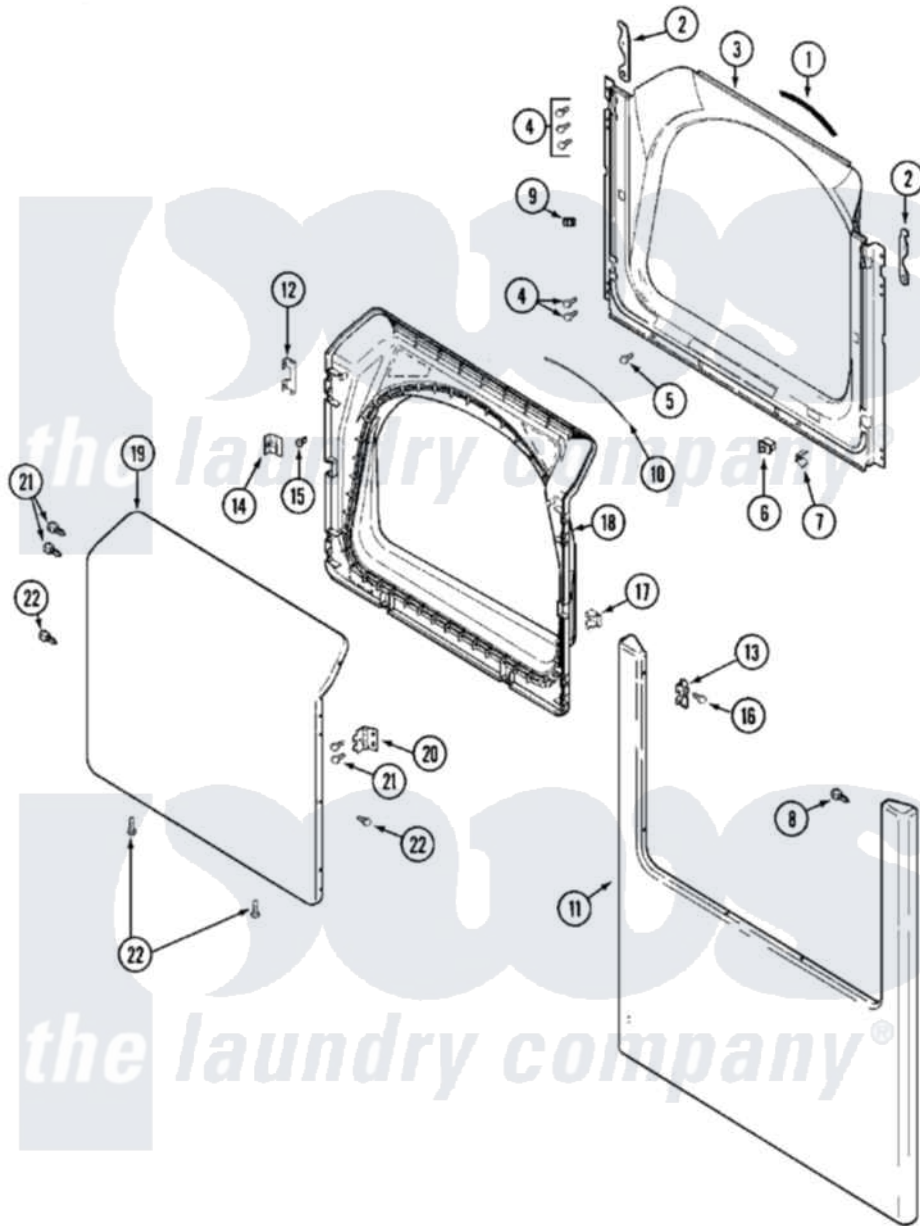

# Maytag MDE21PNDGW 03 - DOOR

Maytag [Commercial Maytag MDE21PNDGW Dryer Parts](#) Parts Diagram 03 - DOOR  
 Click on the part number to view part

Item	Original Part Number	Replaced By	Status	Part Description
001	<a href="#">33001767</a>			Seal, Shroud
002	22002247	<a href="#">33002597</a>		Hook, Security
003	<a href="#">33002033</a>			Shroud
004	<a href="#">22001995</a>			Screw Note: Screw, Tumbler Front And Shroud
005	<a href="#">33001768</a>			Screw, Shroud Note: Screw, Shroud And Outlet Duct
006	<a href="#">33002166</a>			Switch, Door
007	<a href="#">33001760</a>			Bracket, Hinge
008	<a href="#">22002243</a>			Screw, Front Panel And Hinge
"	<a href="#">22002244</a>			Clip, Grounding
009	Y304578	<a href="#">LA-1003</a>		Door Catch Kit
010	<a href="#">33002094</a>			Seal, Door
011	213280	<a href="#">204439</a>		Screw And Fstner Assembly
"	<a href="#">22002836</a>			Panel, Front
012	<a href="#">22002038</a>			Clip, Door
013	<a href="#">33001764</a>			Cover, Hinge Hole

014	<a href="#">33001793</a>		Bracket, Strike
015	<a href="#">33001761</a>		Strike, Door
016	<a href="#">33001846</a>		Screw, Hinge Hole Cover
017	<a href="#">33001763</a>		Plug, Inner Door
018	<a href="#">22002039</a>		Clip, Door
"	<a href="#">22002063</a>		Screw No.8-18AB Wafer Head
"	<a href="#">33002544</a>		Door, Inner W/Seal
019	<a href="#">22003785</a>		Door, Outer
020	<a href="#">33001759</a>		Hinge, Door
021	22002062	<a href="#">98006631</a>	Screw
022	<a href="#">22002063</a>		Screw No.8-18AB Wafer Head