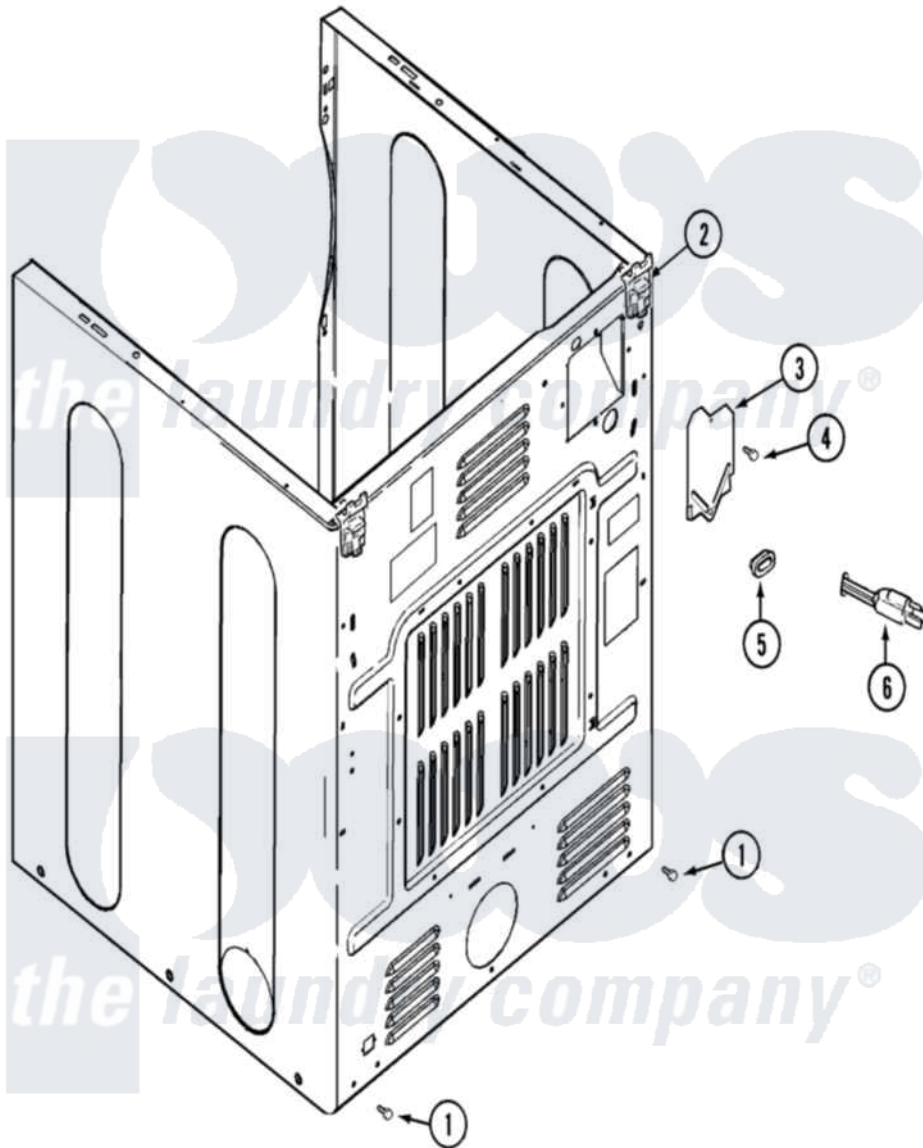

# Maytag MDE21PNDGW 04 - CABINET-REAR

Maytag [Commercial Maytag MDE21PNDGW Dryer Parts](#) Parts Diagram 04 - CABINET-REAR  
 Click on the part number to view part

Item	Original Part Number	Replaced By	Status	Part Description
001	<a href="#">22001995</a>			Screw Note: Screw, Tumbler Front And Shroud
002	<a href="#">22001995</a>			Screw Note: Screw, Tumbler Front And Shroud
"	<a href="#">22004095</a>			Hinge, Plastic
003	<a href="#">33001795</a>			Cover, Terminal Block
004	<a href="#">22001995</a>			Screw Note: Screw, Tumbler Front And Shroud
005	<a href="#">216183</a>			Grommet, Cord Export
"	<a href="#">33002157</a>			Grommet
006	<a href="#">22003540</a>			Cord, Power
"	22003705		Not Available	ADAPTER, CORD EXPORT
"	22004405		Not Available	CORD ADAPTER ASSY
"	<a href="#">22004502</a>			Clamp, Power Cord
"	<a href="#">33002258</a>			Clamp, Power Cord
"	<a href="#">33002260</a>			Nut, Power Cord Clamp